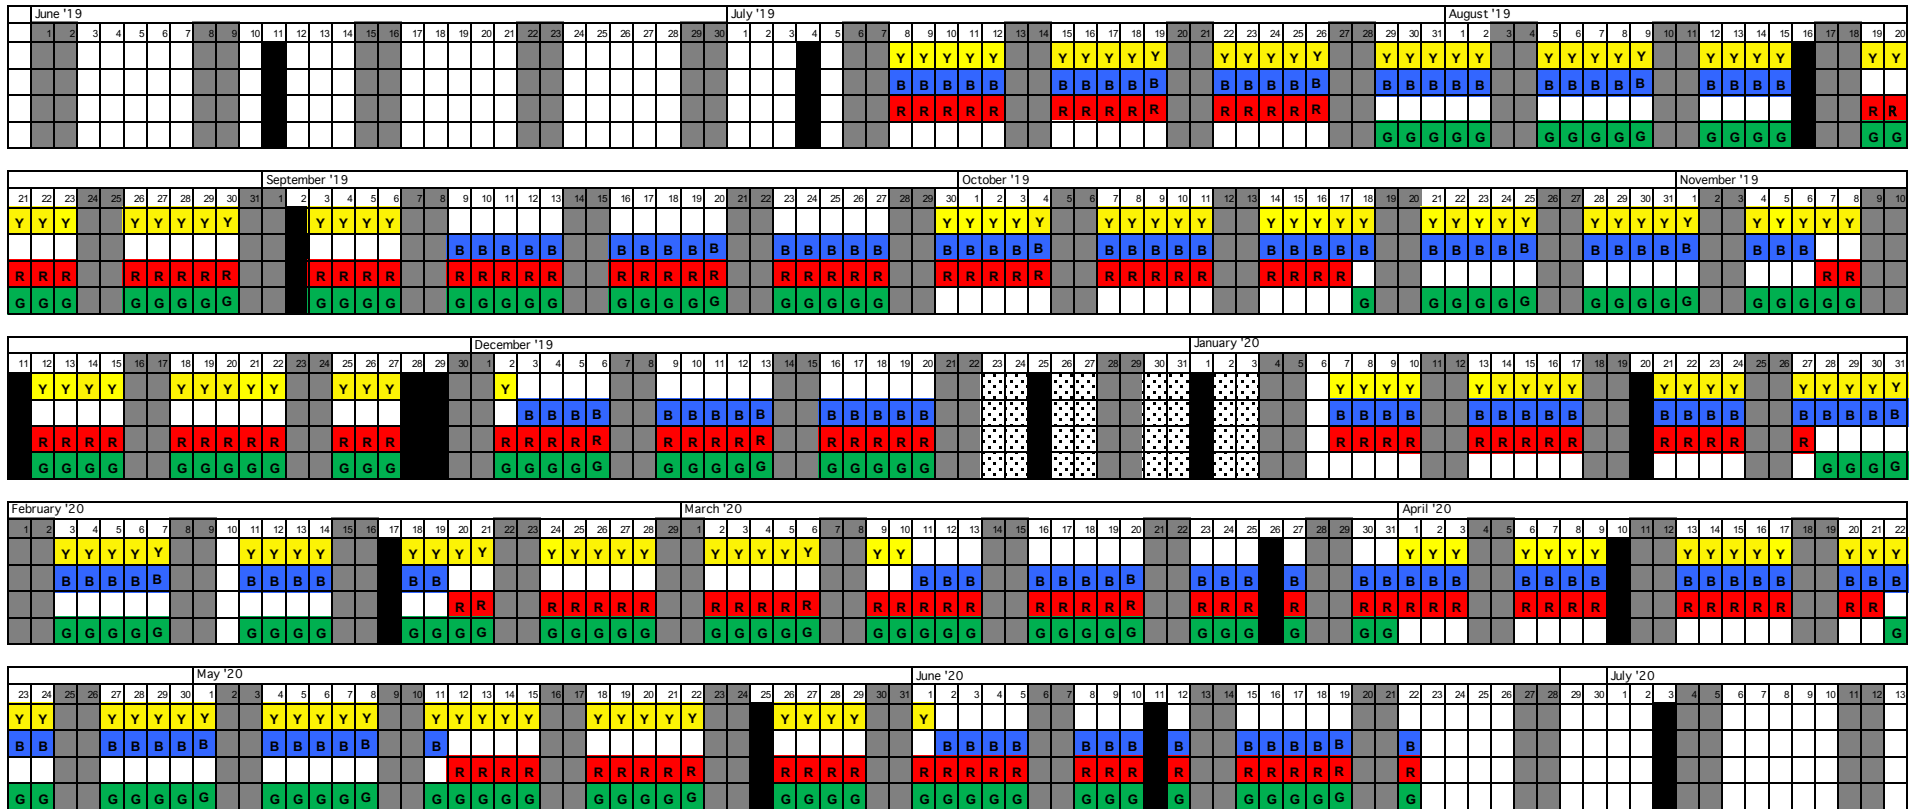

Y - Yellow Track
 B - Blue Track
 R - Red Track
 G - Green Track

Student Calendar for Multi Track Schools School Year 2019-2020

QUARTER END DATES

Yellow Track

Q1: September 6, 2019
 Q2: December 2, 2019
 Q3: March 10, 2020
 Q4: June 1, 2020

Green, Blue and Red Tracks

Q1: September 27, 2019
 Q2: December 20, 2019
 Q3: March 31, 2020
 Q4: June 22, 2020

NO SCHOOL FOR STUDENTS IN ALL TRACKS

Independence Day
 Statehood Day
 Labor Day
 Veteran's Day
 Thanksgiving Break
 Winter Break

January 20, 2020
 February 10, 2020 (TBD)
 February 17, 2020
 March 26, 2020
 April 10, 2020
 May 25, 2020
 June 11, 2020

KEY

- Holidays
- Weekends
- Winter Break
- No school for students