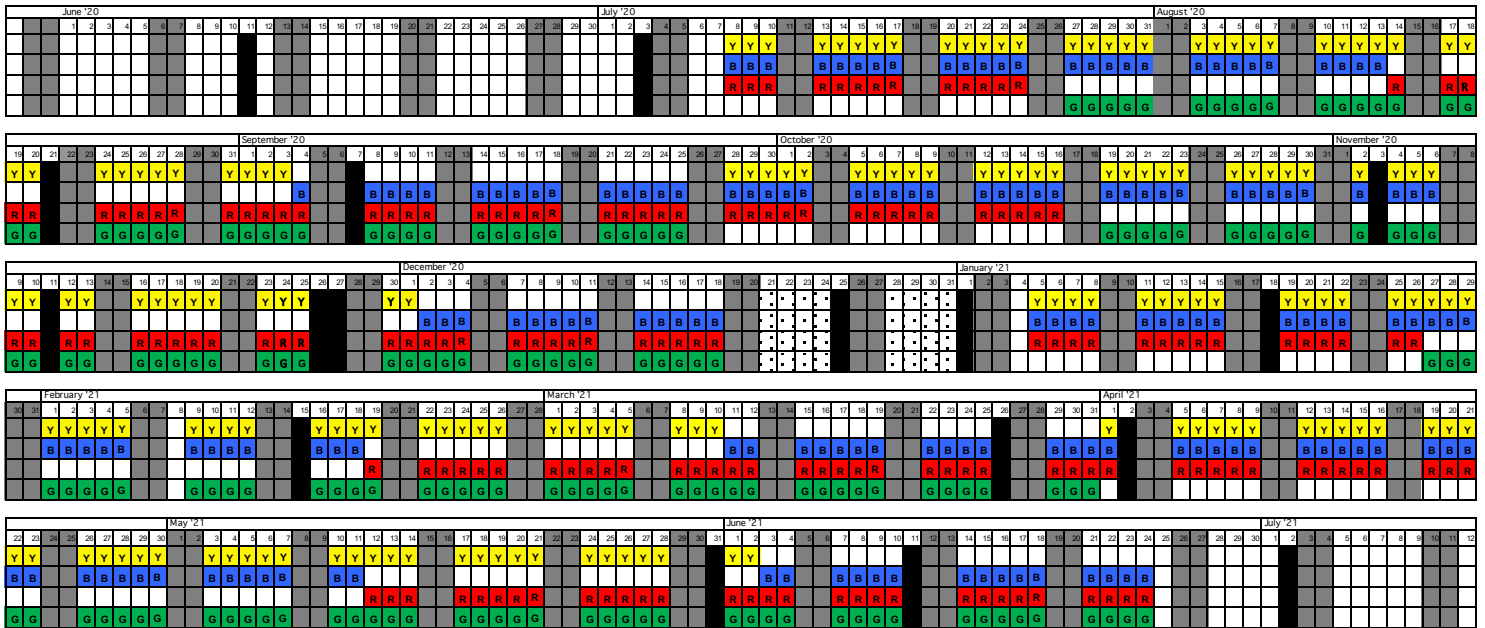

Y - Yellow Track
B - Blue Track
R - Red Track
G - Green Track

Student Calendar for Multi Track Schools School Year 2020-2021

QUARTER END DATES

Yellow Track

Green, Blue and Red Tracks

NO SCHOOL FOR STUDENTS IN ALL TRACKS

Dr. Martin Luther King Jr. Day
Teacher Institute Day
Presidents' Day
Prince Jonah Kūhio Kalanianaʻōle Day
Good Friday
Memorial Day
Kamehameha Day

KEY

- Holidays
- Weekends
- Winter Break
- No school for students