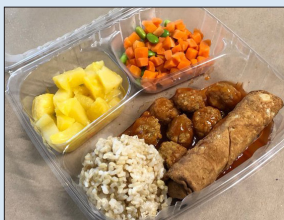

Breakfast service hours: 7:30–8 a.m.

For food safety, meals must be consumed by 10 a.m.

Lunch service hours: 11:30 a.m.–12 p.m.

For food safety, meals must be consumed by 2 p.m.

Mondays thru Fridays, excluding holidays.

Updates will be posted at <http://bit.ly/COVID19HI>

Honolulu District

Dole Middle
Farrington High
Kaimuki High
McKinley High

Leeward Oahu District

August Ahrens Elem.
Barbers Point Elem.
Campbell High
Ewa Makai Middle
Honowai Elem.
Kapolei High
Maili Elem.
Makaha Elem.
Nanaikapono Elem.
Nanakuli High & Inter.
Waianae Inter.
Waianae High
Waipahu Elem.

Windward Oahu District

Hauula Elem.
Kahaluu Elem.
Kahuku High & Inter.
Kailua Elem.
King Inter.
Waimanalo Elem. & Inter.

Central Oahu District

Kaala Elem.
Kipapa Elem.
Leilehua High
Makalapa Elem.
Waiialua High & Inter.

Hawaii Island District

Honokaa High
Kahakai Elem.
Kau High & Pahala Elem.
Kohala High
Konawaena High
Mountain View Elem.
Pahoa High & Inter.
Waiakea High
Waimea Elem.

Maui District

Hana High & Elem.
Kahului Elem.
Kalama Inter.
Lahaina Inter.
Lanai High
Lokelani Inter.

▶ Molokai High
(restarting Tuesday, April 7)

Kauai District

Chiefess Kamakahahei Mid.
Kapaa High
Waimea High

The following schools will begin meal service on:

Monday, April 6

Hawaii Island District
Hilo Union School
Kalaniana'ole Elem. & Inter.
Keaau High
Kealahou Inter.
Keonepoko Elem.
Naalehu Elem.

Maui District
Kilohana Elem.

Kauai District
Kekaha Elem.

Tuesday, April 7
Leeward Oahu District
Lehua Elem.

Wednesday, April 8
Maui District
Iao Inter.

Honolulu District
Likelike Elem.

Windward Oahu District
Parker Elem.

Thursday, April 9

Honolulu District
Kauluwela Elem.
Palolo Elem.

Monday, April 13

Windward Oahu District
Heeia Elem.
Keolu Elem.
Pope Elem.

Central Oahu District
Helemano Elem.

Kauai District
Koloa Elem.