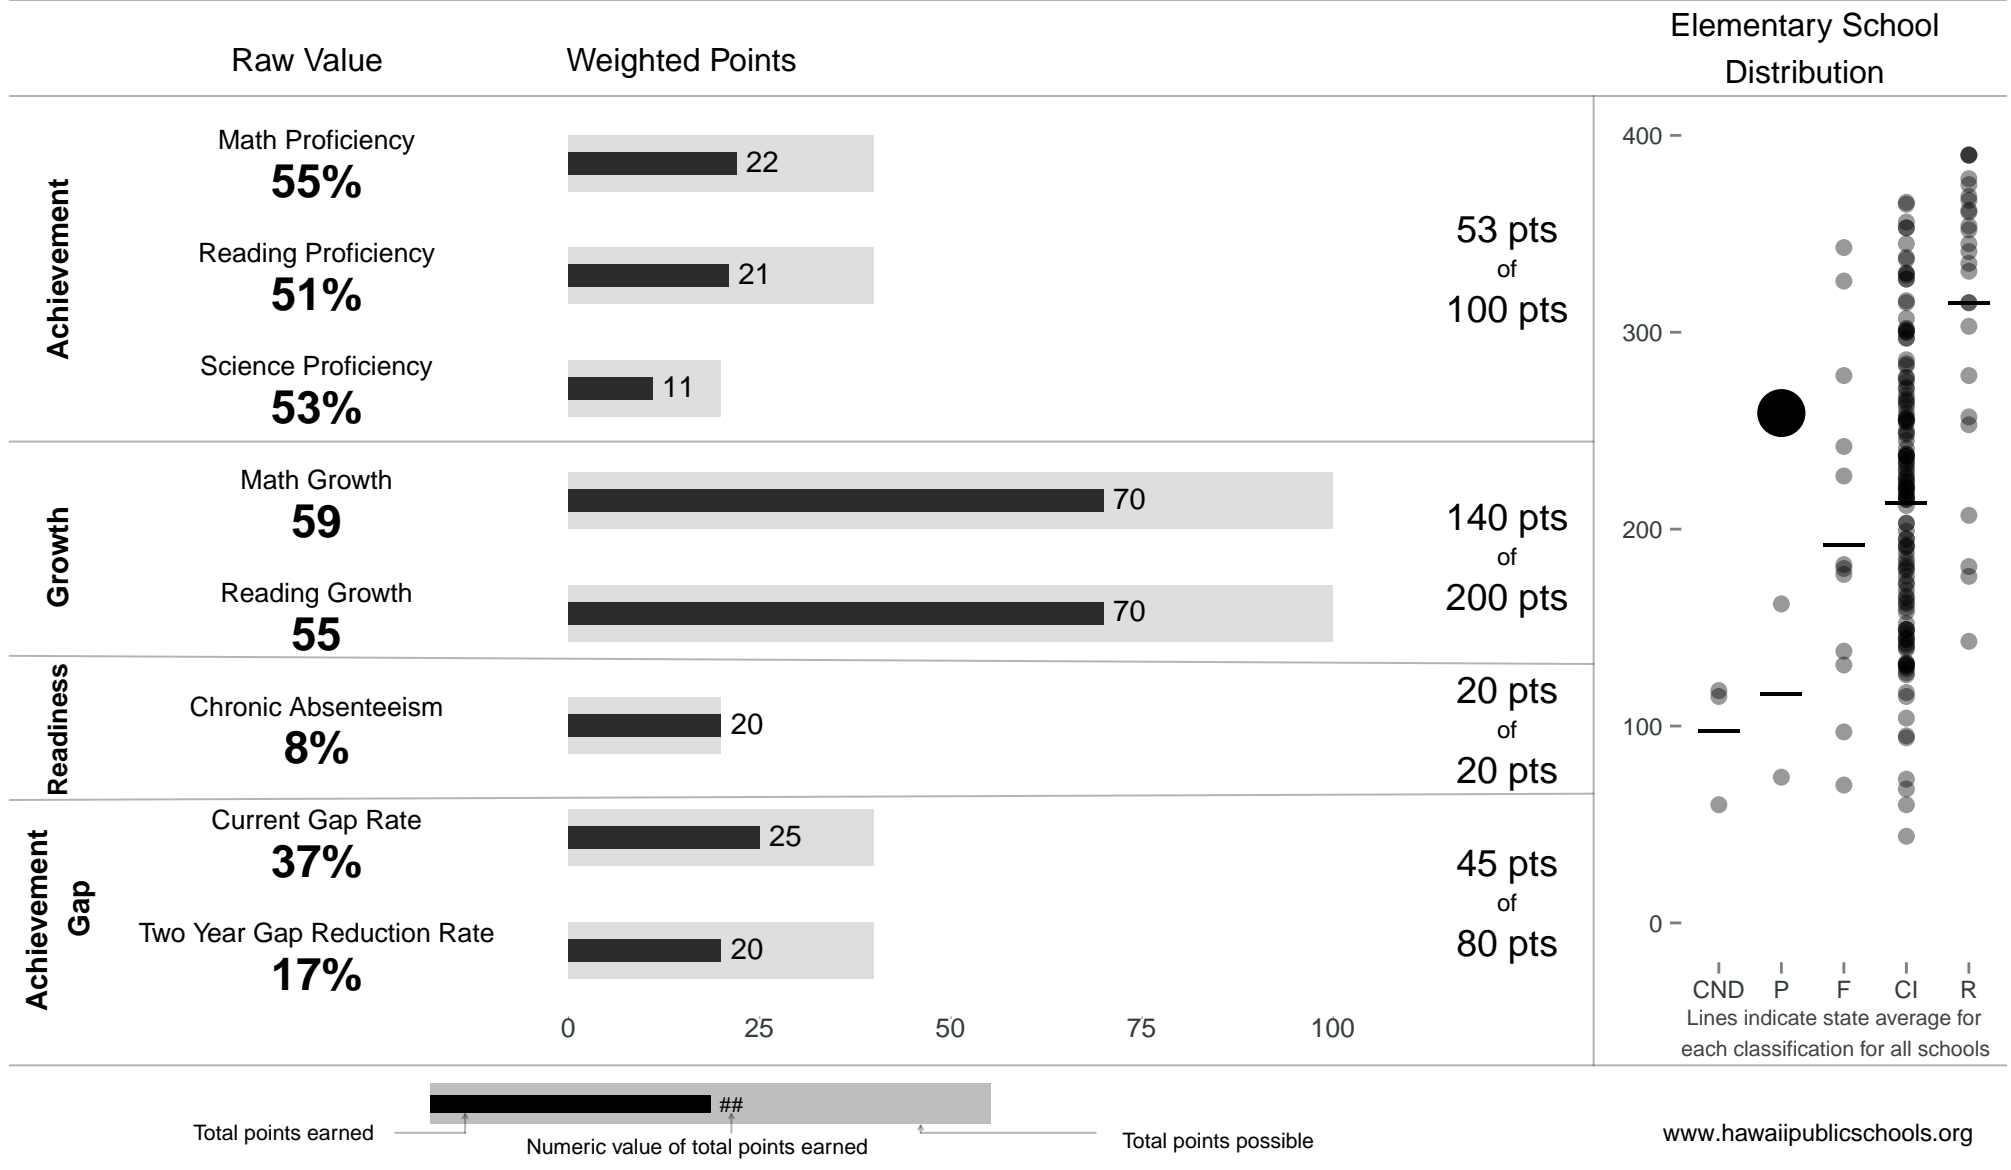

Kalihi-kai Elementary

259 points of 400 points

School Year 2013–2014: Priority

Trigger: Carry Over

School Year 2012–2013: Priority

www.hawaiipublicschools.org

NOTE: Final display numbers are rounded, which may cause subtotals to appear to sum incorrectly. The total points value on the upper right is accurate.

Run Date: Thursday, September 11, 2014 – Final Run