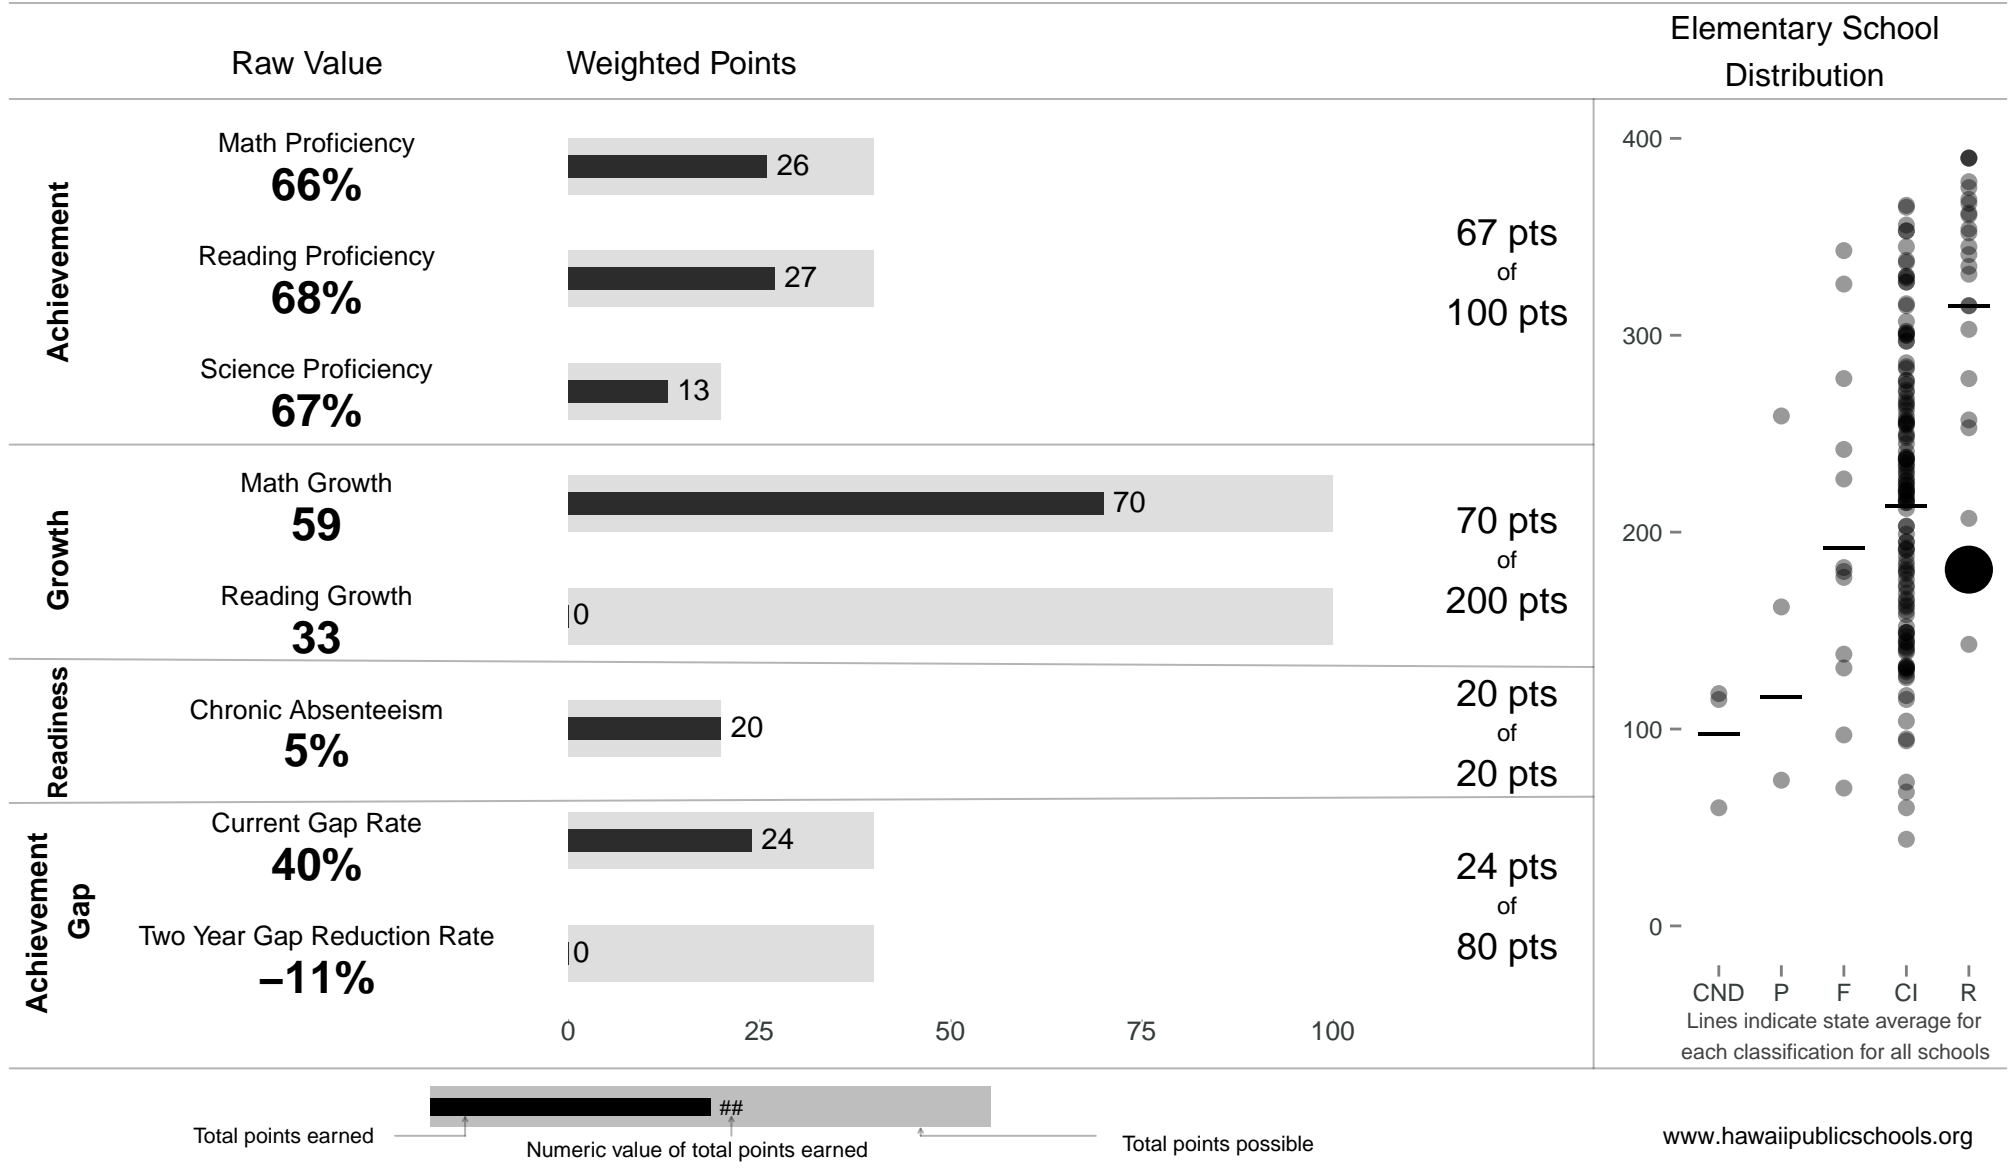

Kalihi-uka Elementary

School Year 2013–2014: Recognition

School Year 2012–2013: Recognition

181 points of 400 points

Trigger: Carry Over

www.hawaiipublicschools.org

NOTE: Final display numbers are rounded, which may cause subtotals to appear to sum incorrectly. The total points value on the upper right is accurate.

Run Date: Thursday, September 11, 2014 – Final Run