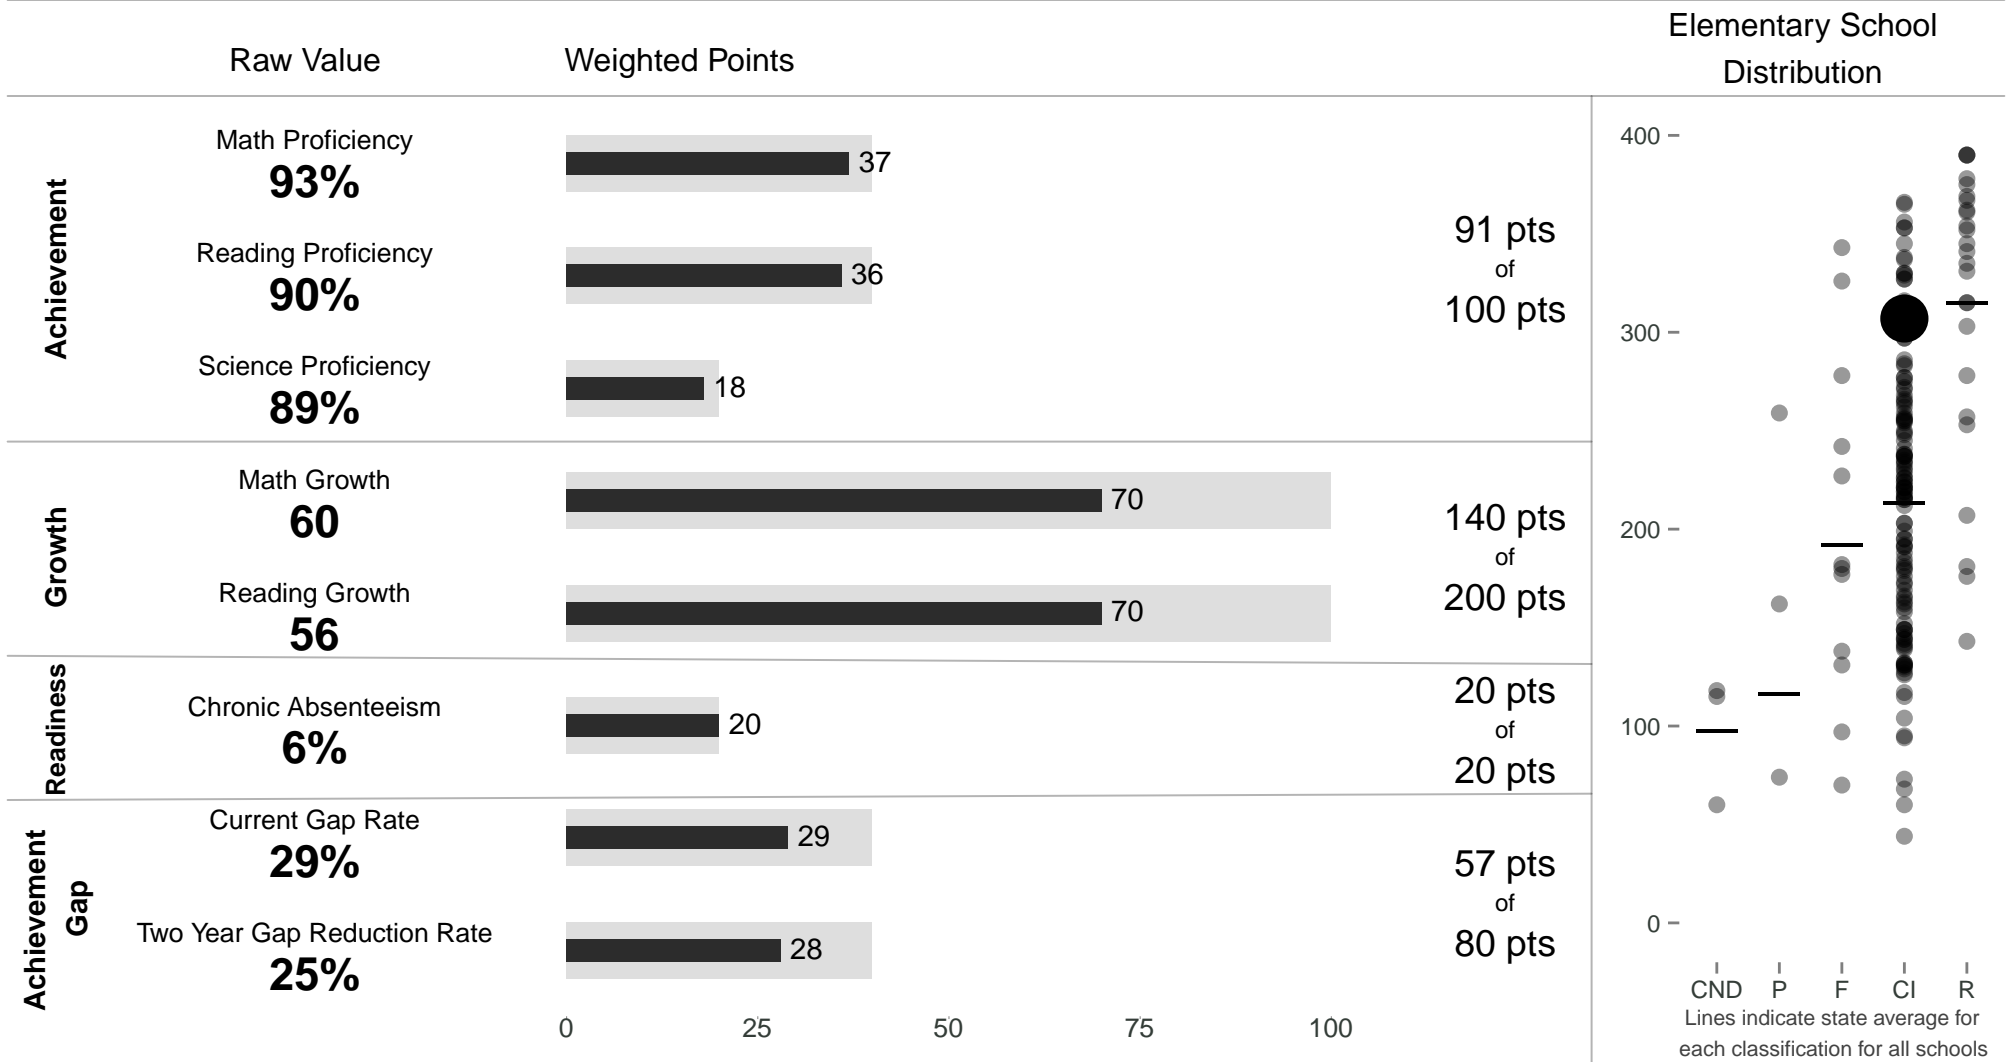

John H. Wilson Elementary

307 points of 400 points

School Year 2013–2014: Continuous Improvement

Trigger: None

School Year 2012–2013: Continuous Improvement

www.hawaiipublicschools.org

NOTE: Final display numbers are rounded, which may cause subtotals to appear to sum incorrectly. The total points value on the upper right is accurate.

Run Date: Thursday, September 11, 2014 – Final Run