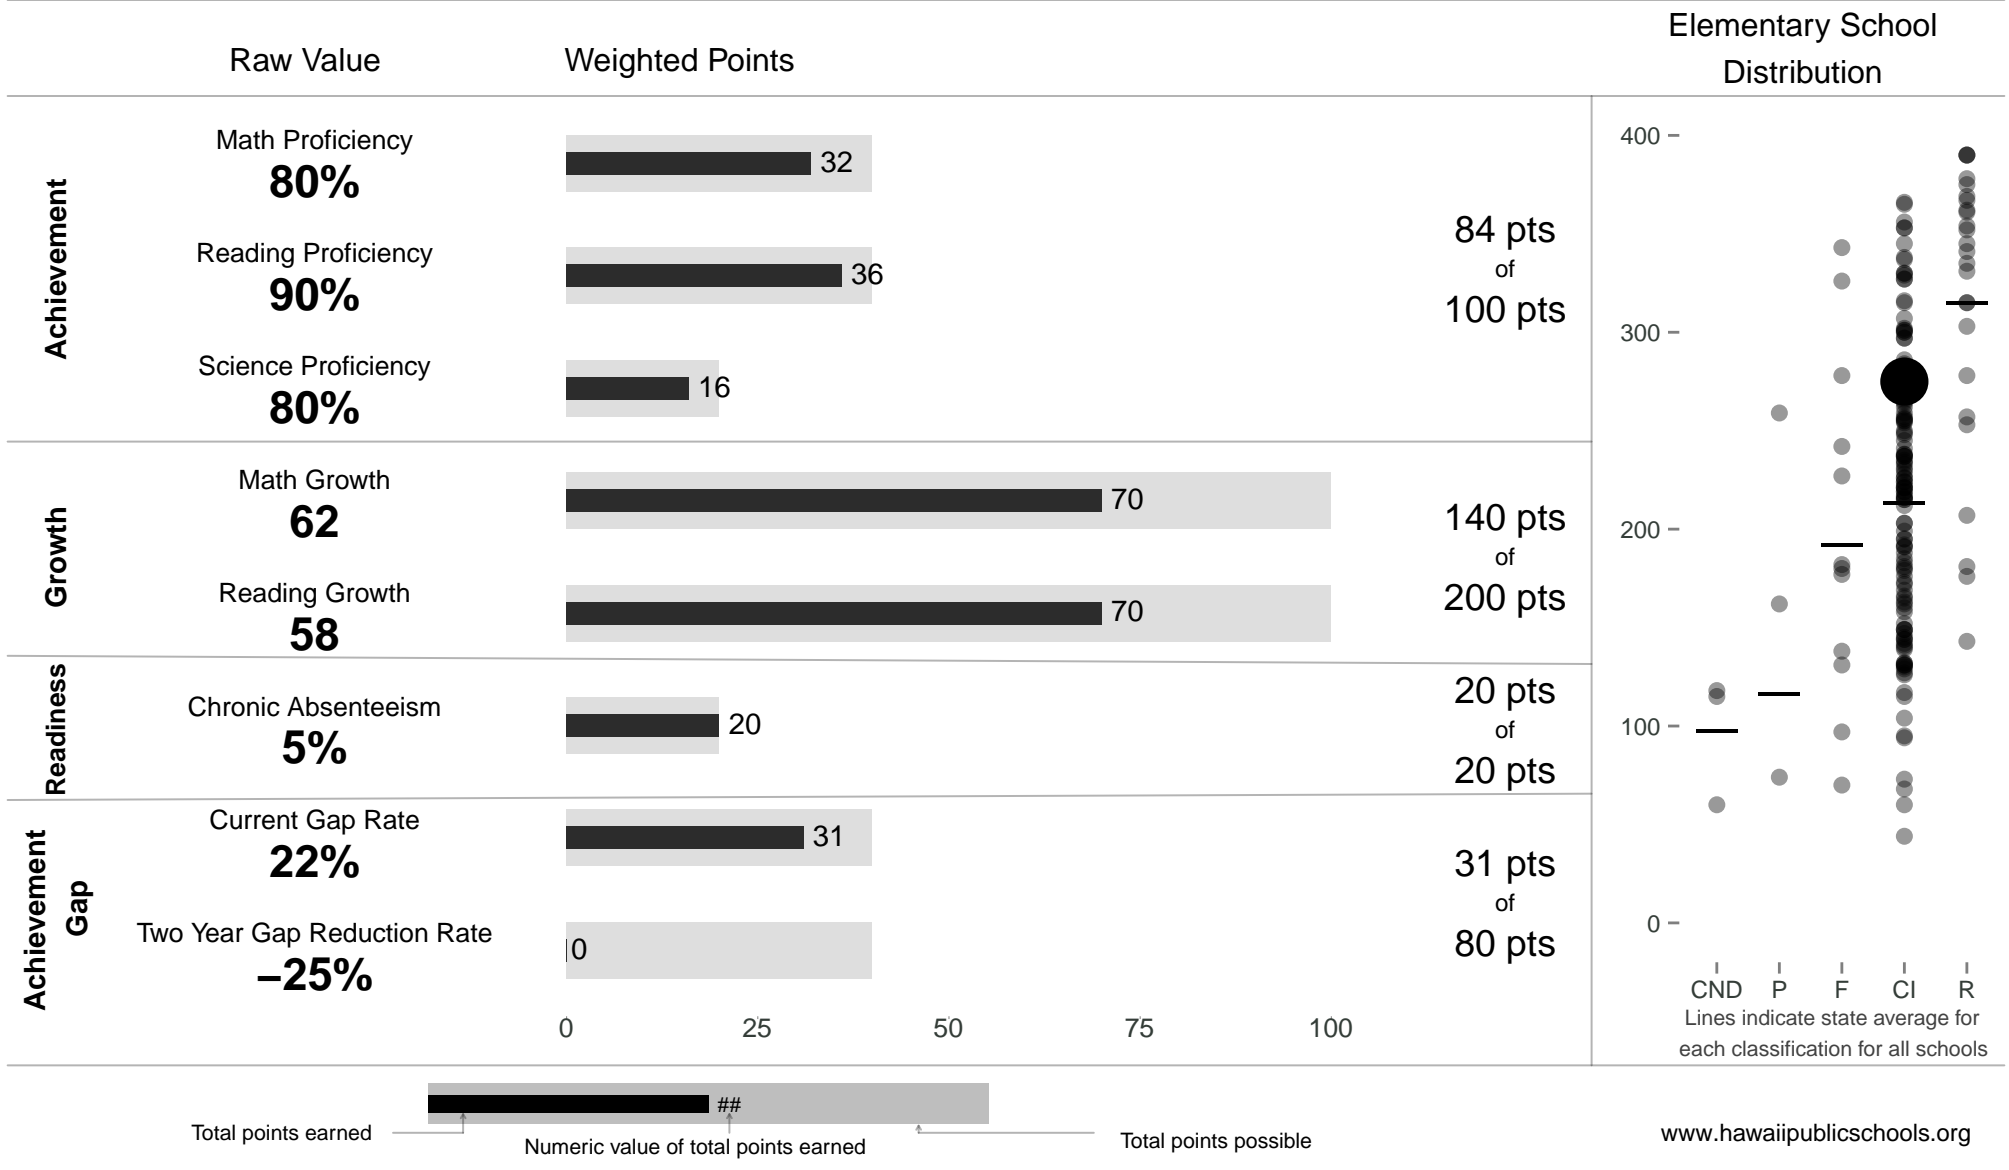

Chester W. Nimitz Elementary

275 points of 400 points

School Year 2013–2014: Continuous Improvement

Trigger: None

School Year 2012–2013: Continuous Improvement

www.hawaiipublicschools.org

NOTE: Final display numbers are rounded, which may cause subtotals to appear to sum incorrectly. The total points value on the upper right is accurate.

Run Date: Thursday, September 11, 2014 – Final Run