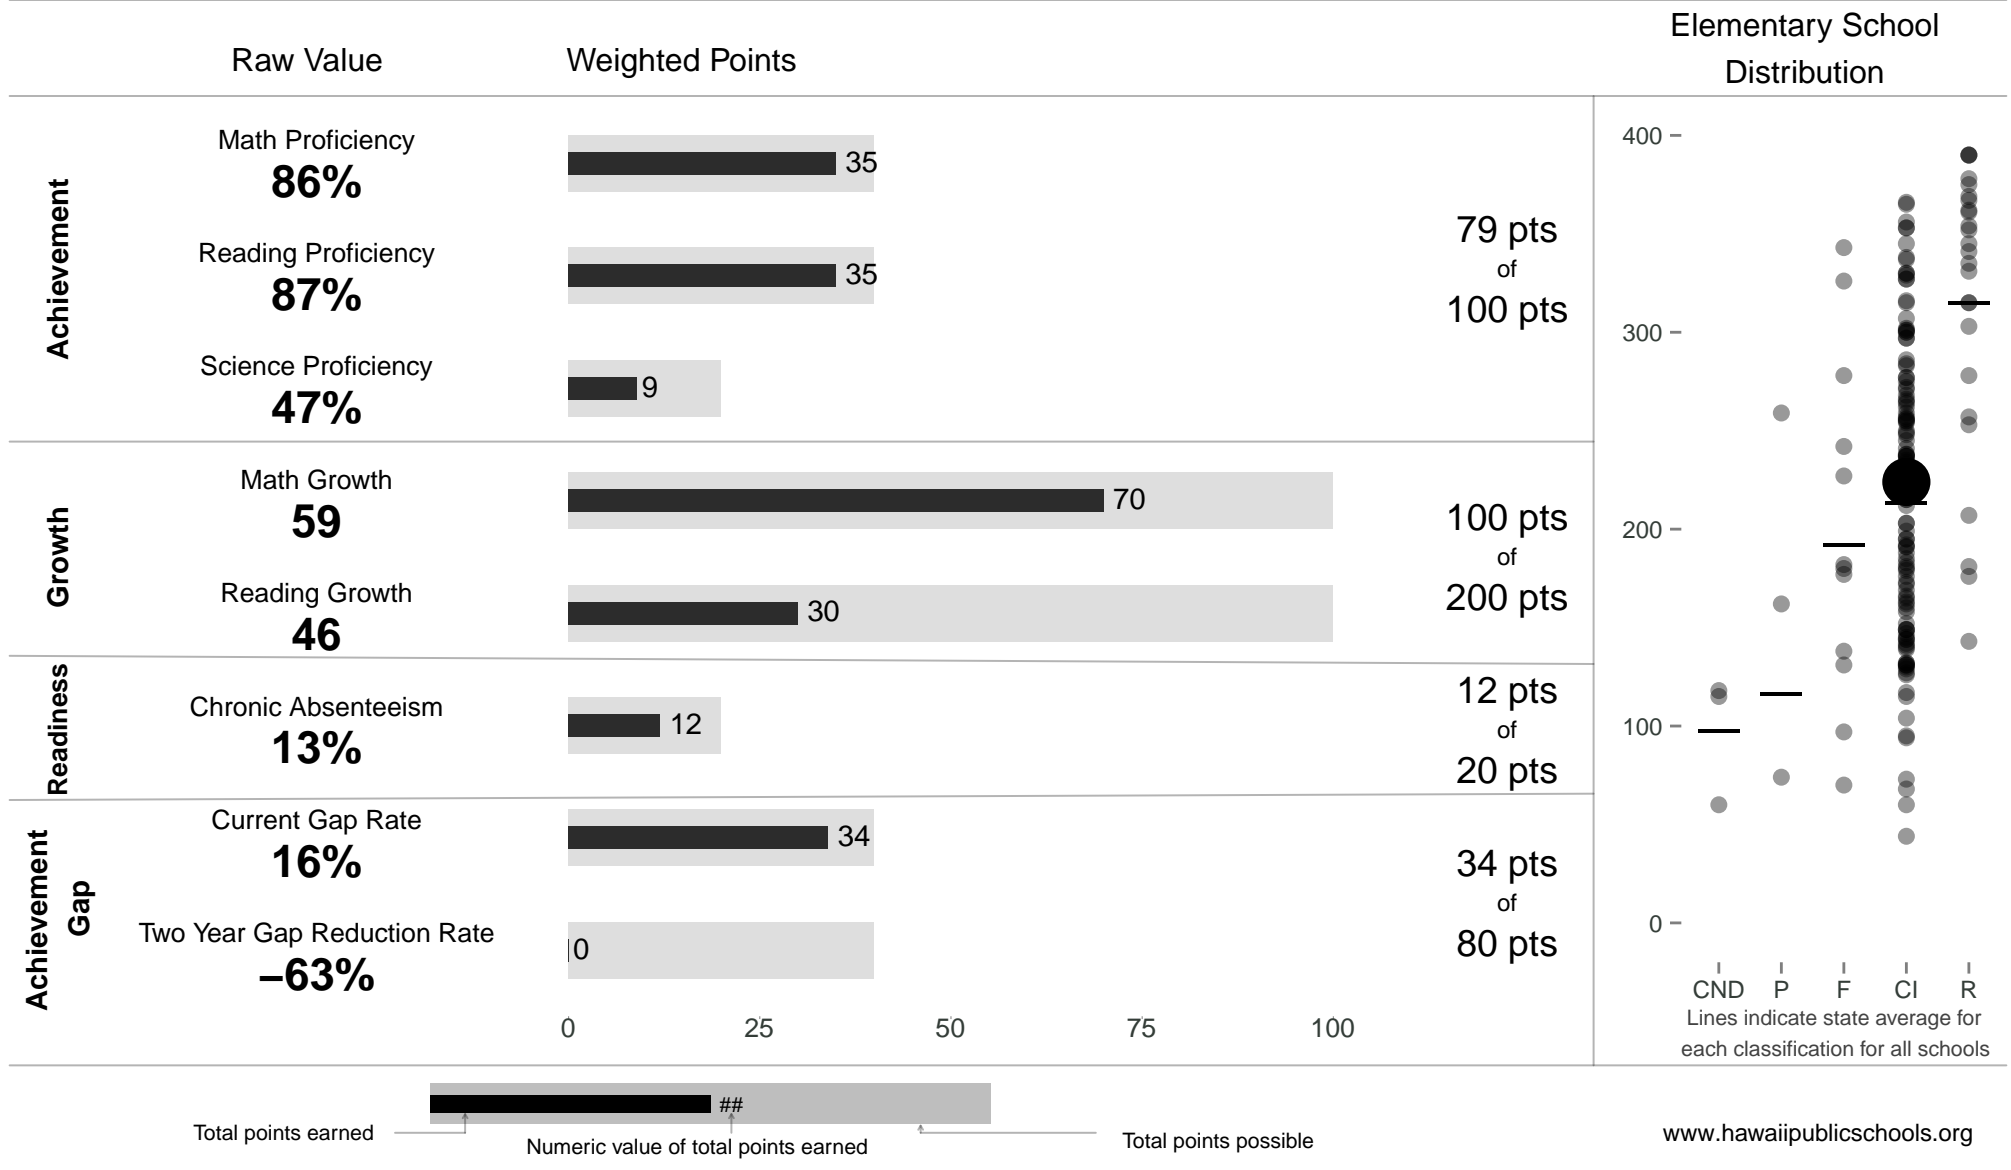

Waialua Elementary

224 points of 400 points

School Year 2013–2014: Continuous Improvement

Trigger: None

School Year 2012–2013: Continuous Improvement

NOTE: Final display numbers are rounded, which may cause subtotals to appear to sum incorrectly. The total points value on the upper right is accurate.