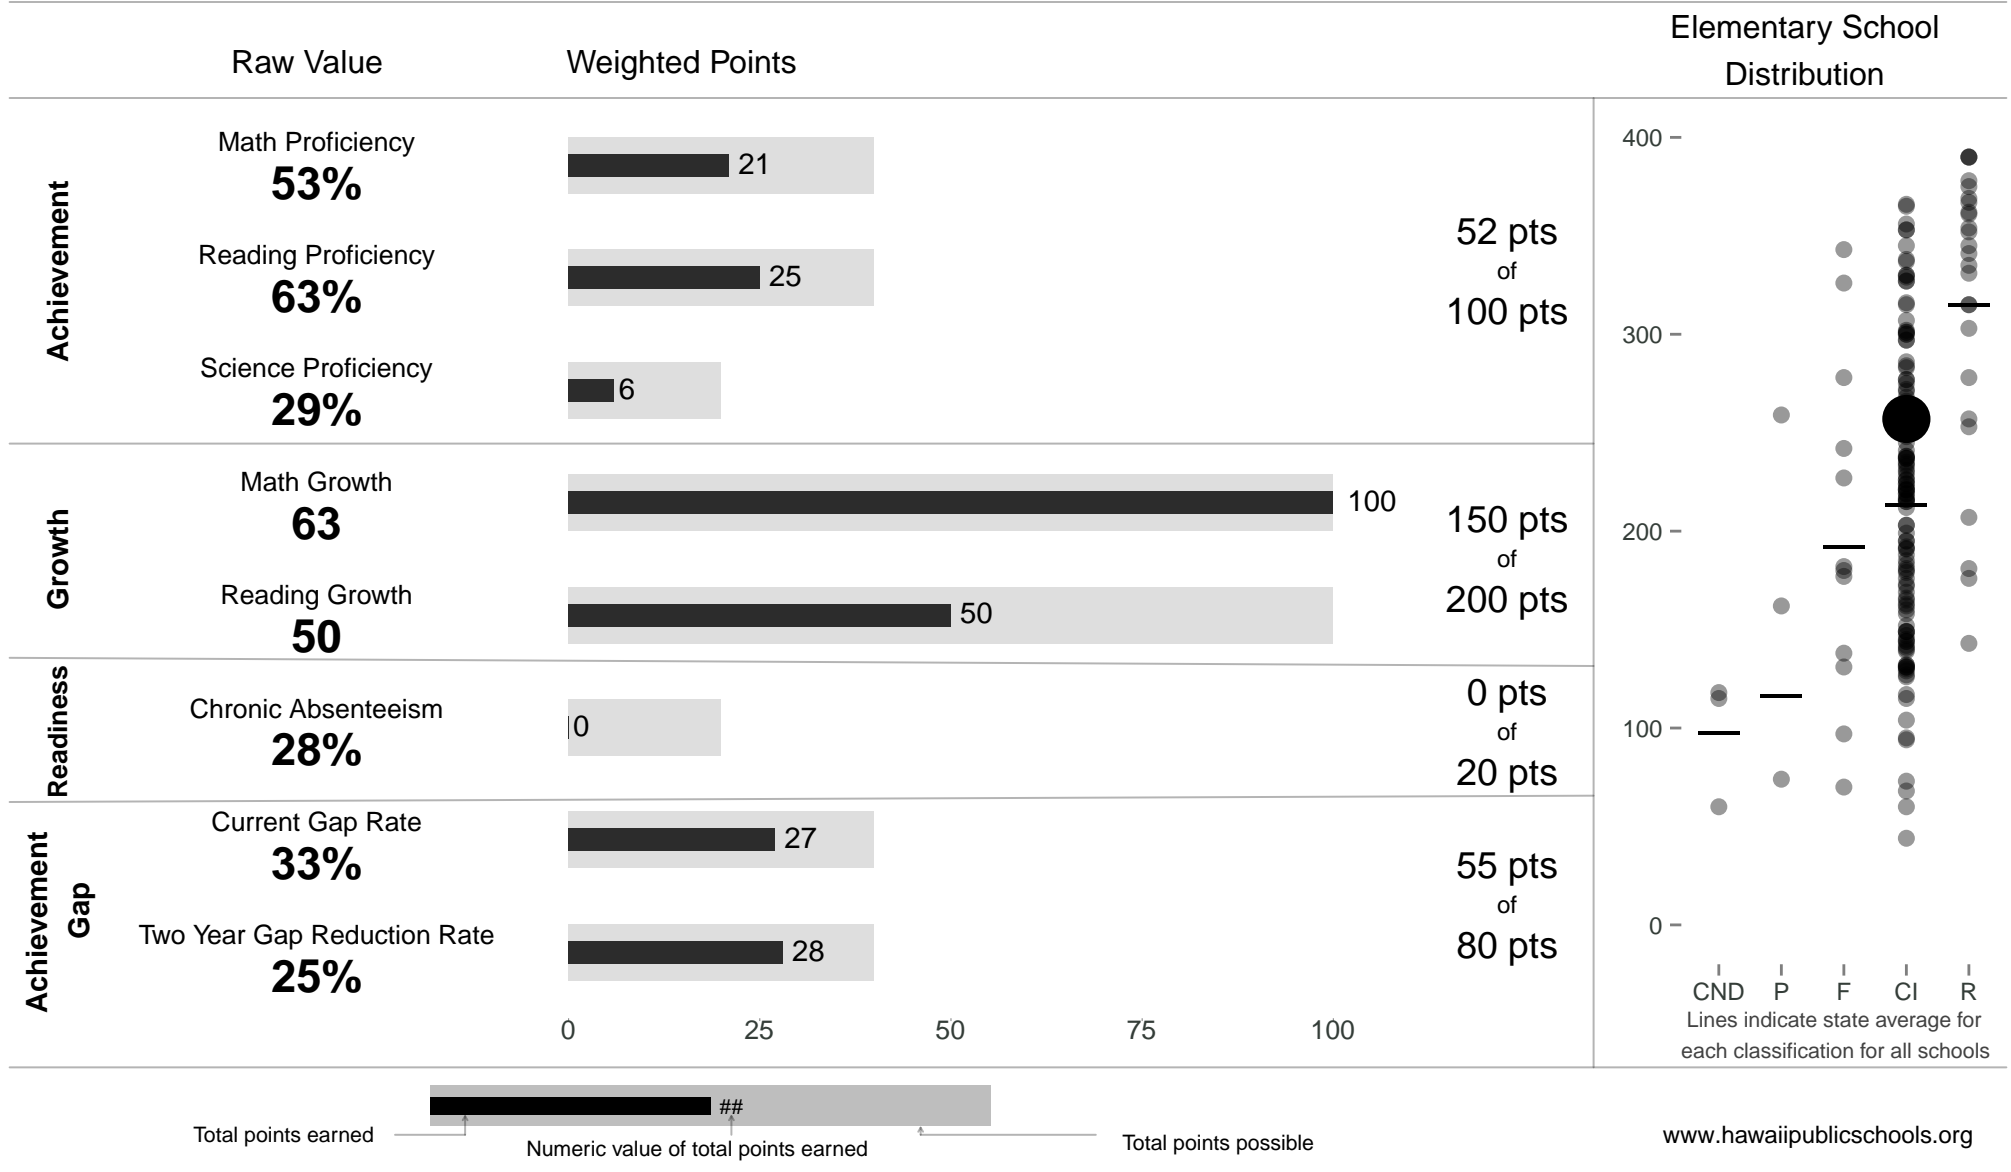

Hauula Elementary

257 points of 400 points

School Year 2013–2014: Continuous Improvement

Trigger: None

School Year 2012–2013: Continuous Improvement

www.hawaiipublicschools.org

NOTE: Final display numbers are rounded, which may cause subtotals to appear to sum incorrectly. The total points value on the upper right is accurate.

Run Date: Thursday, September 11, 2014 – Final Run