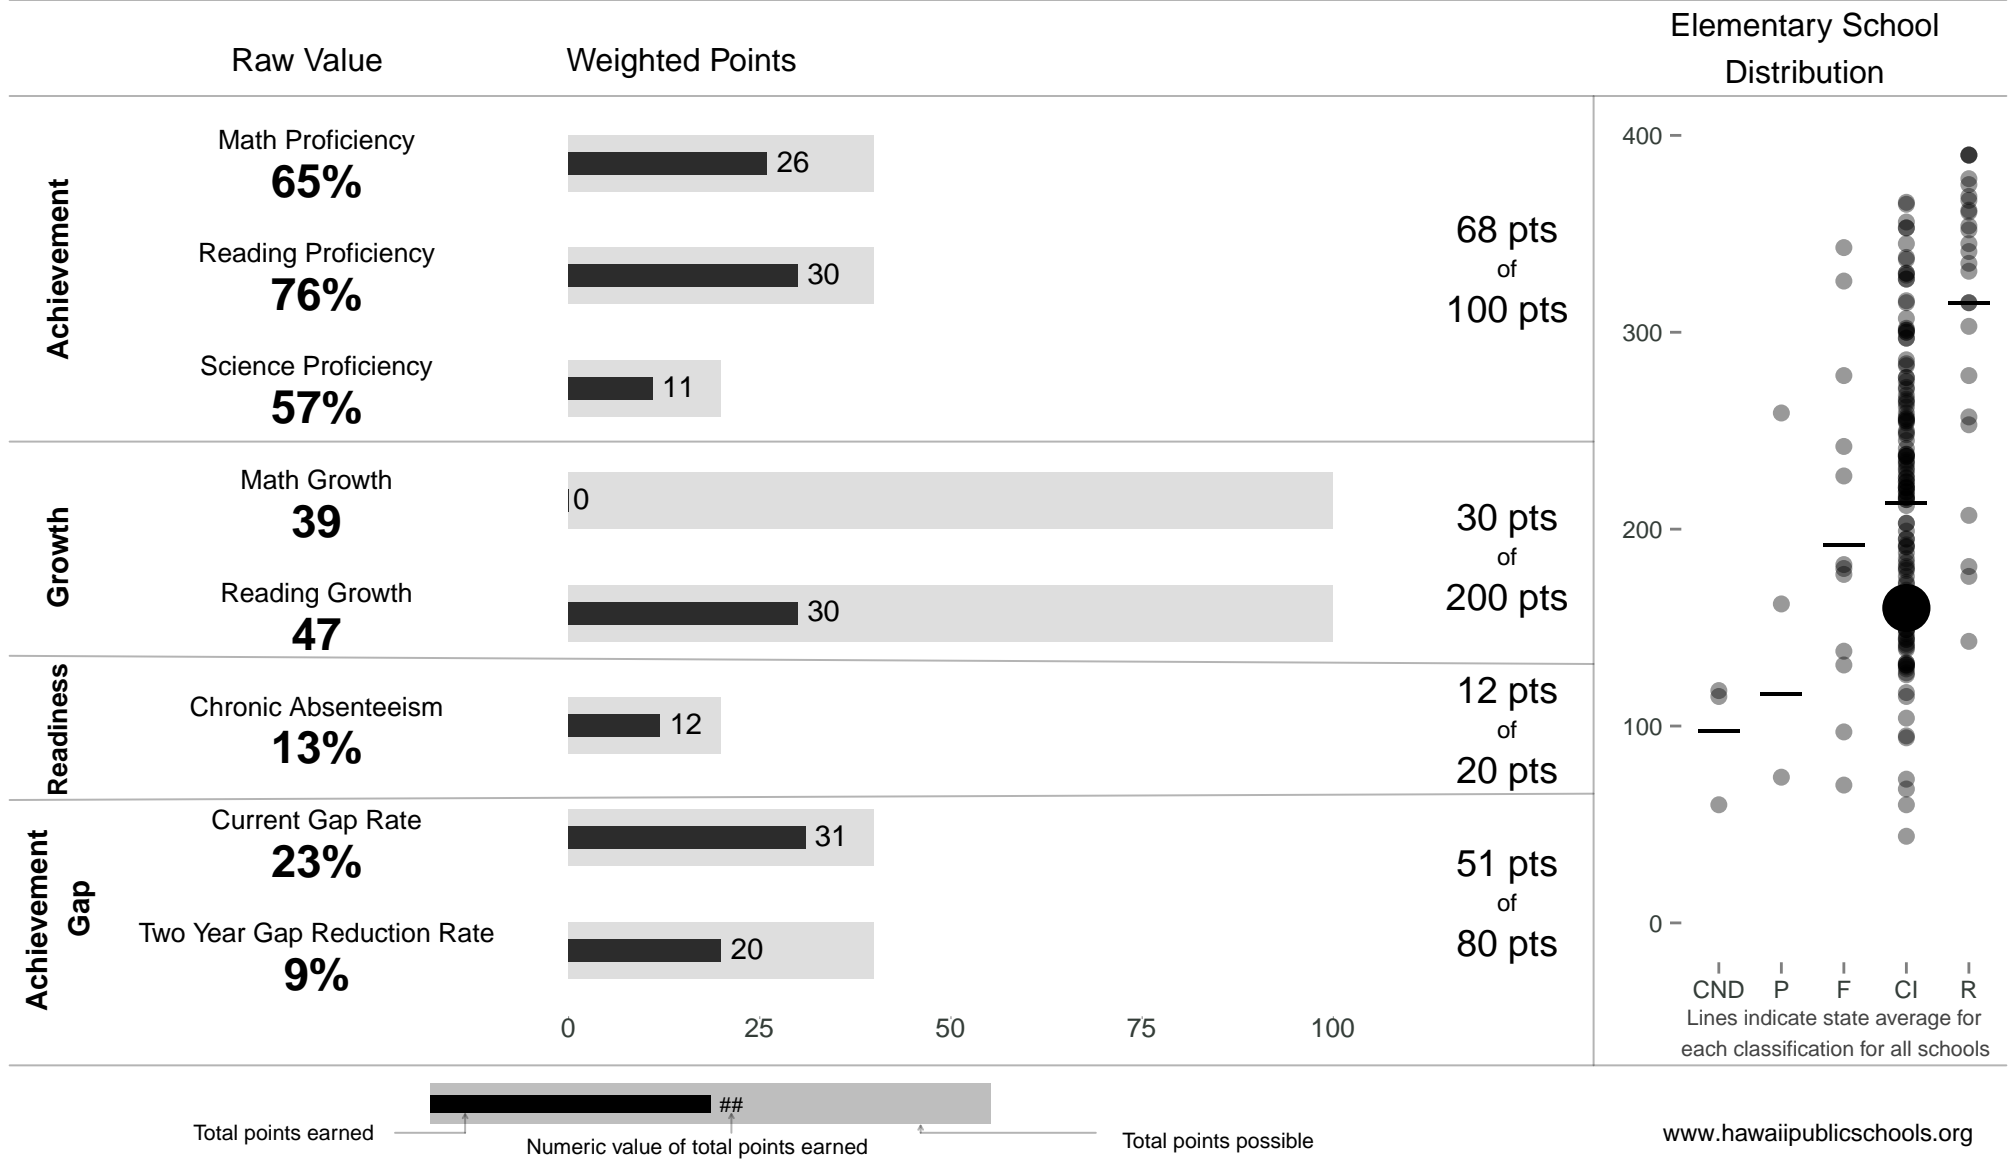

Kailua Elementary

160 points of 400 points

School Year 2013–2014: Continuous Improvement

Trigger: None

School Year 2012–2013: Continuous Improvement

www.hawaiipublicschools.org

NOTE: Final display numbers are rounded, which may cause subtotals to appear to sum incorrectly. The total points value on the upper right is accurate.

Run Date: Thursday, September 11, 2014 – Final Run