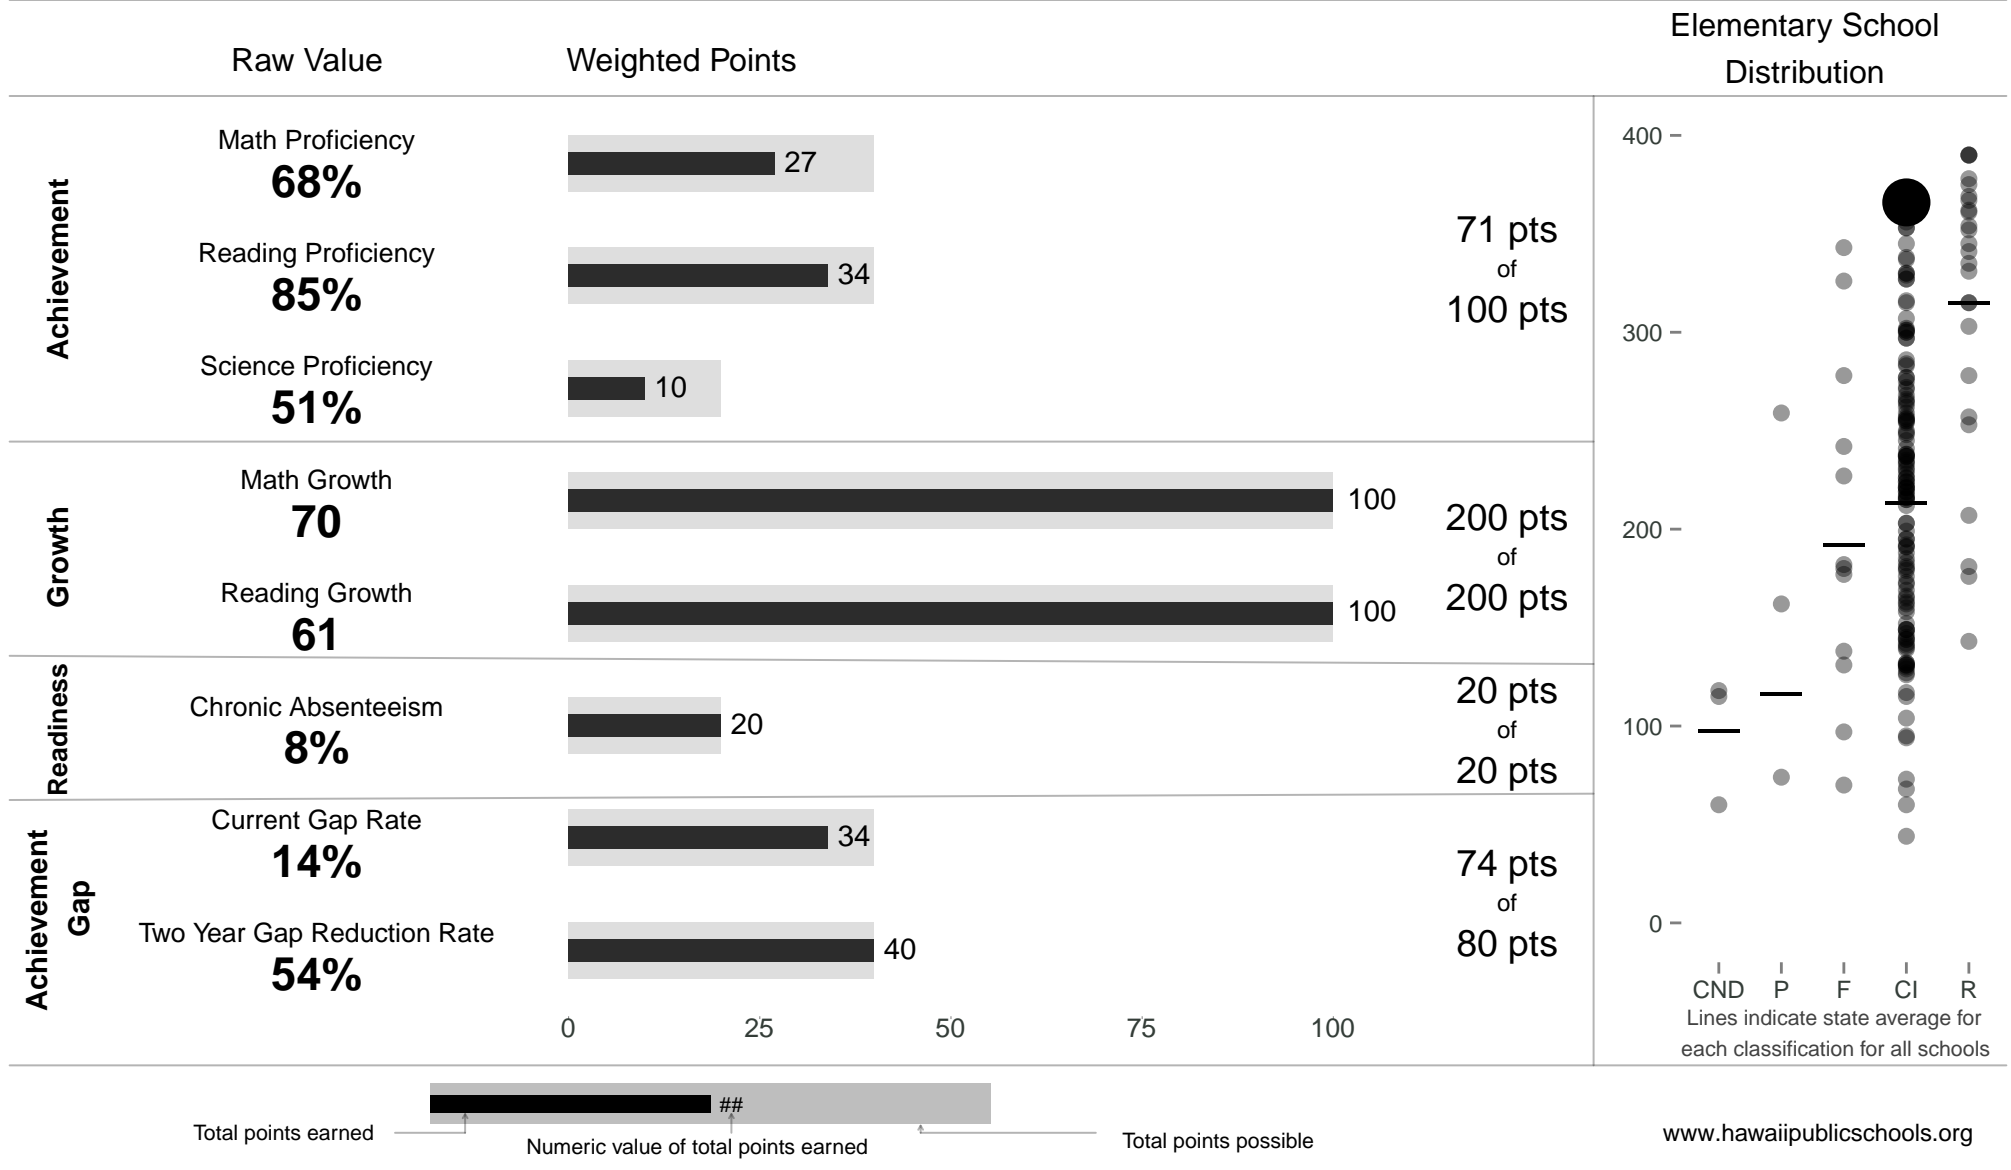

# Haaheo Elementary

**366 points** of 400 points

School Year 2013–2014: Continuous Improvement

Trigger: None

School Year 2012–2013: Continuous Improvement

NOTE: Final display numbers are rounded, which may cause subtotals to appear to sum incorrectly. The total points value on the upper right is accurate.