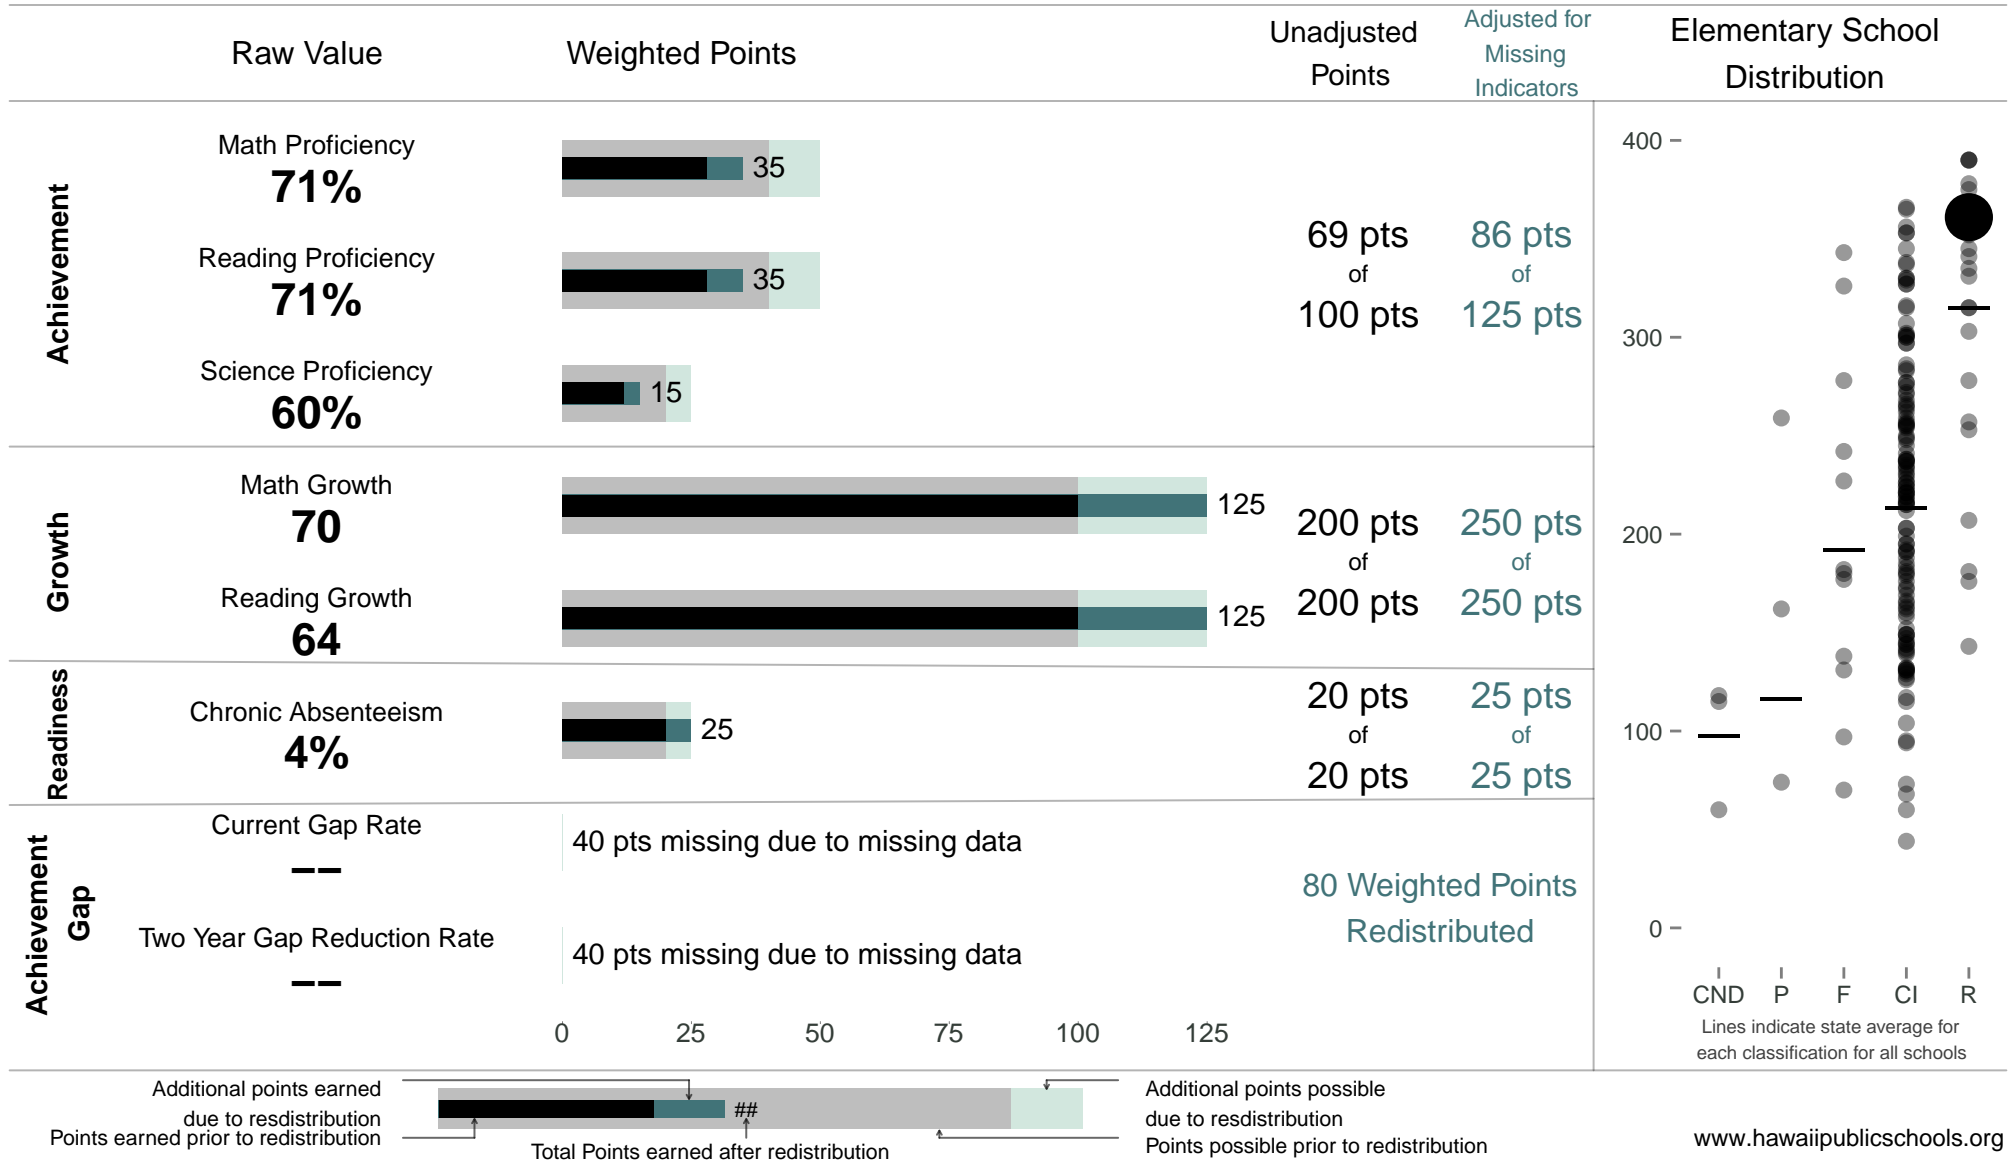

Kilohana Elementary

361 points of 400 points

School Year 2013–2014: Recognition

Trigger: High–Performing

School Year 2012–2013: Continuous Improvement

NOTE: Final display numbers are rounded, which may cause subtotals to appear to sum incorrectly. The total points value on the upper right is accurate.