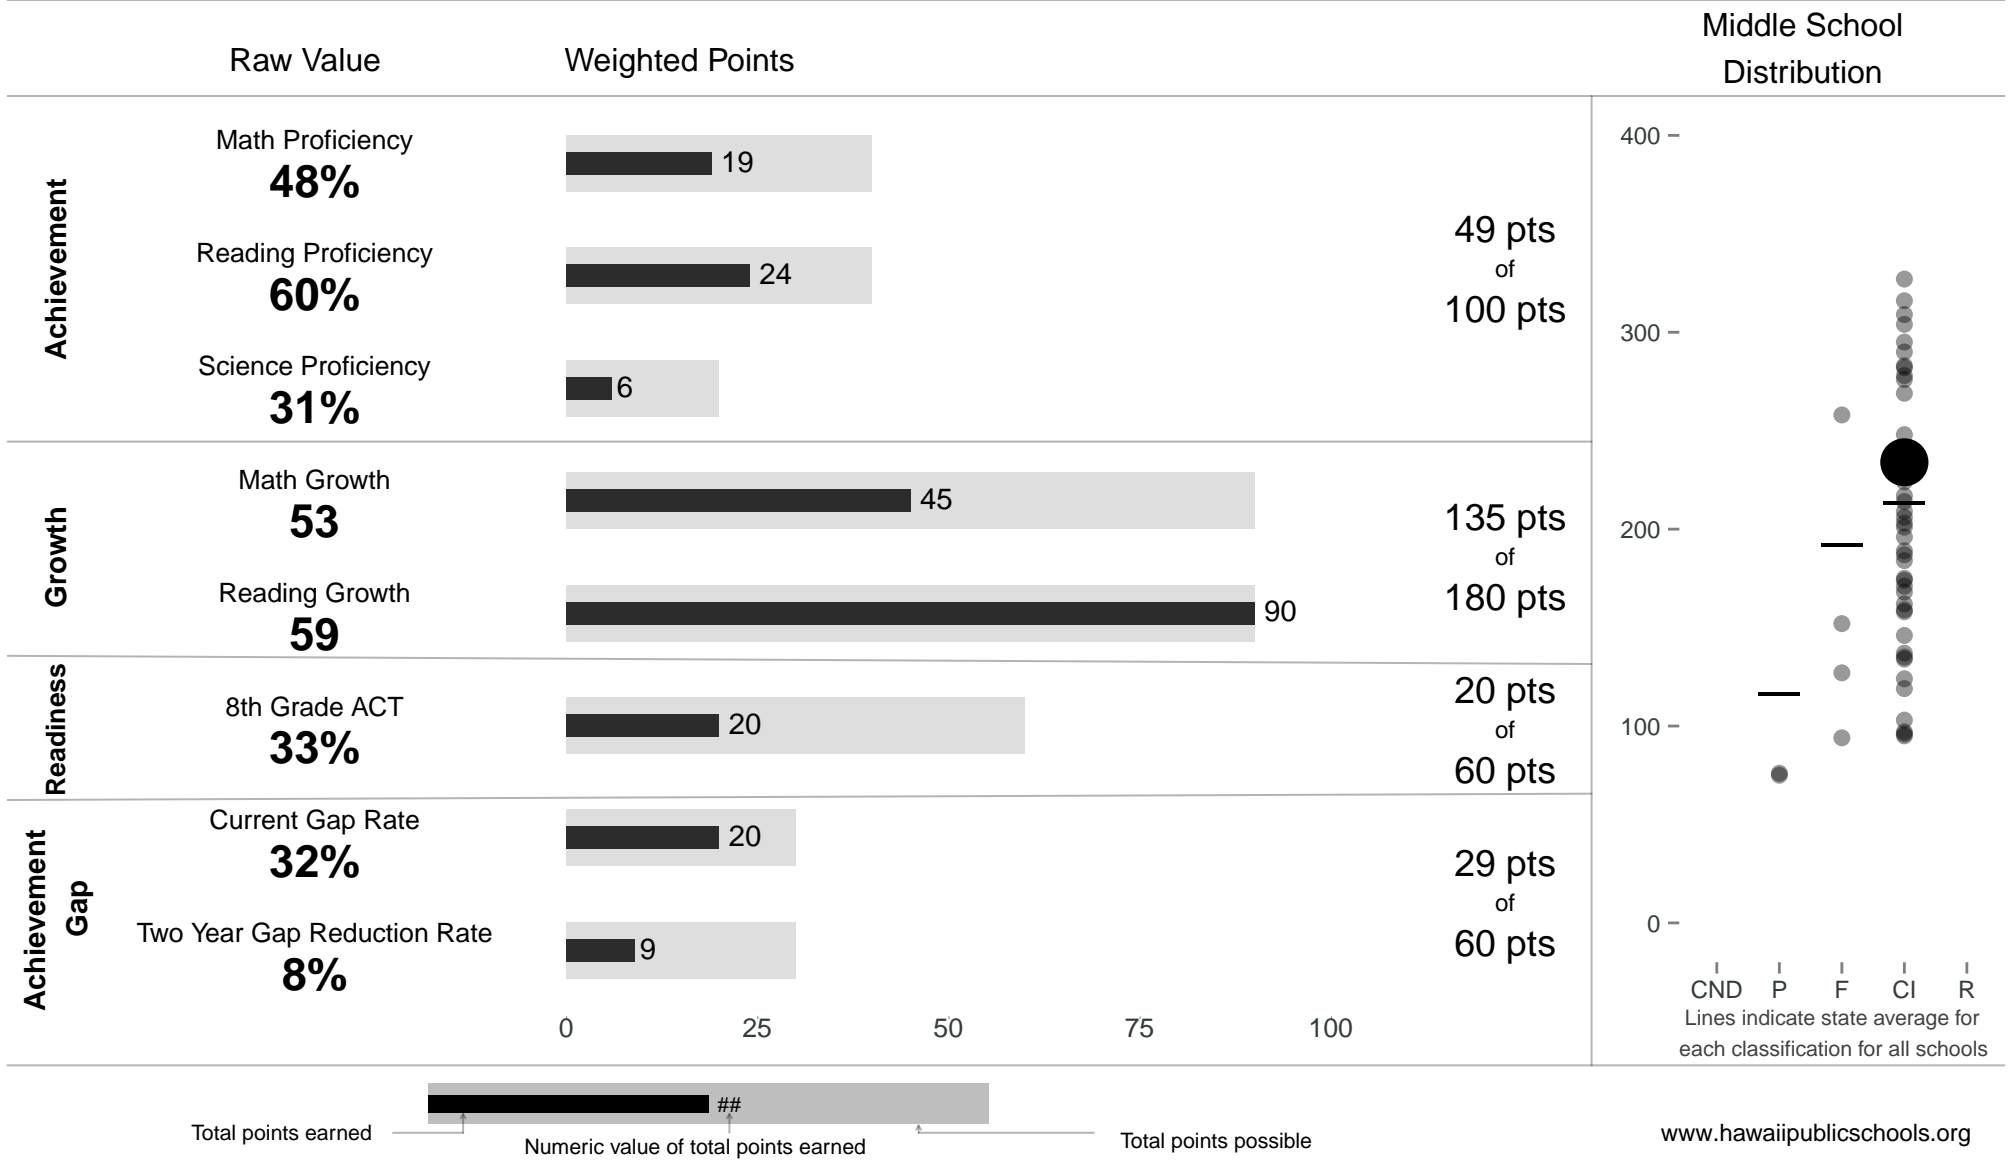

Waimea Canyon Middle

234 points of 400 points

School Year 2013–2014: Continuous Improvement

Trigger: None

School Year 2012–2013: Continuous Improvement

NOTE: Final display numbers are rounded, which may cause subtotals to appear to sum incorrectly. The total points value on the upper right is accurate.