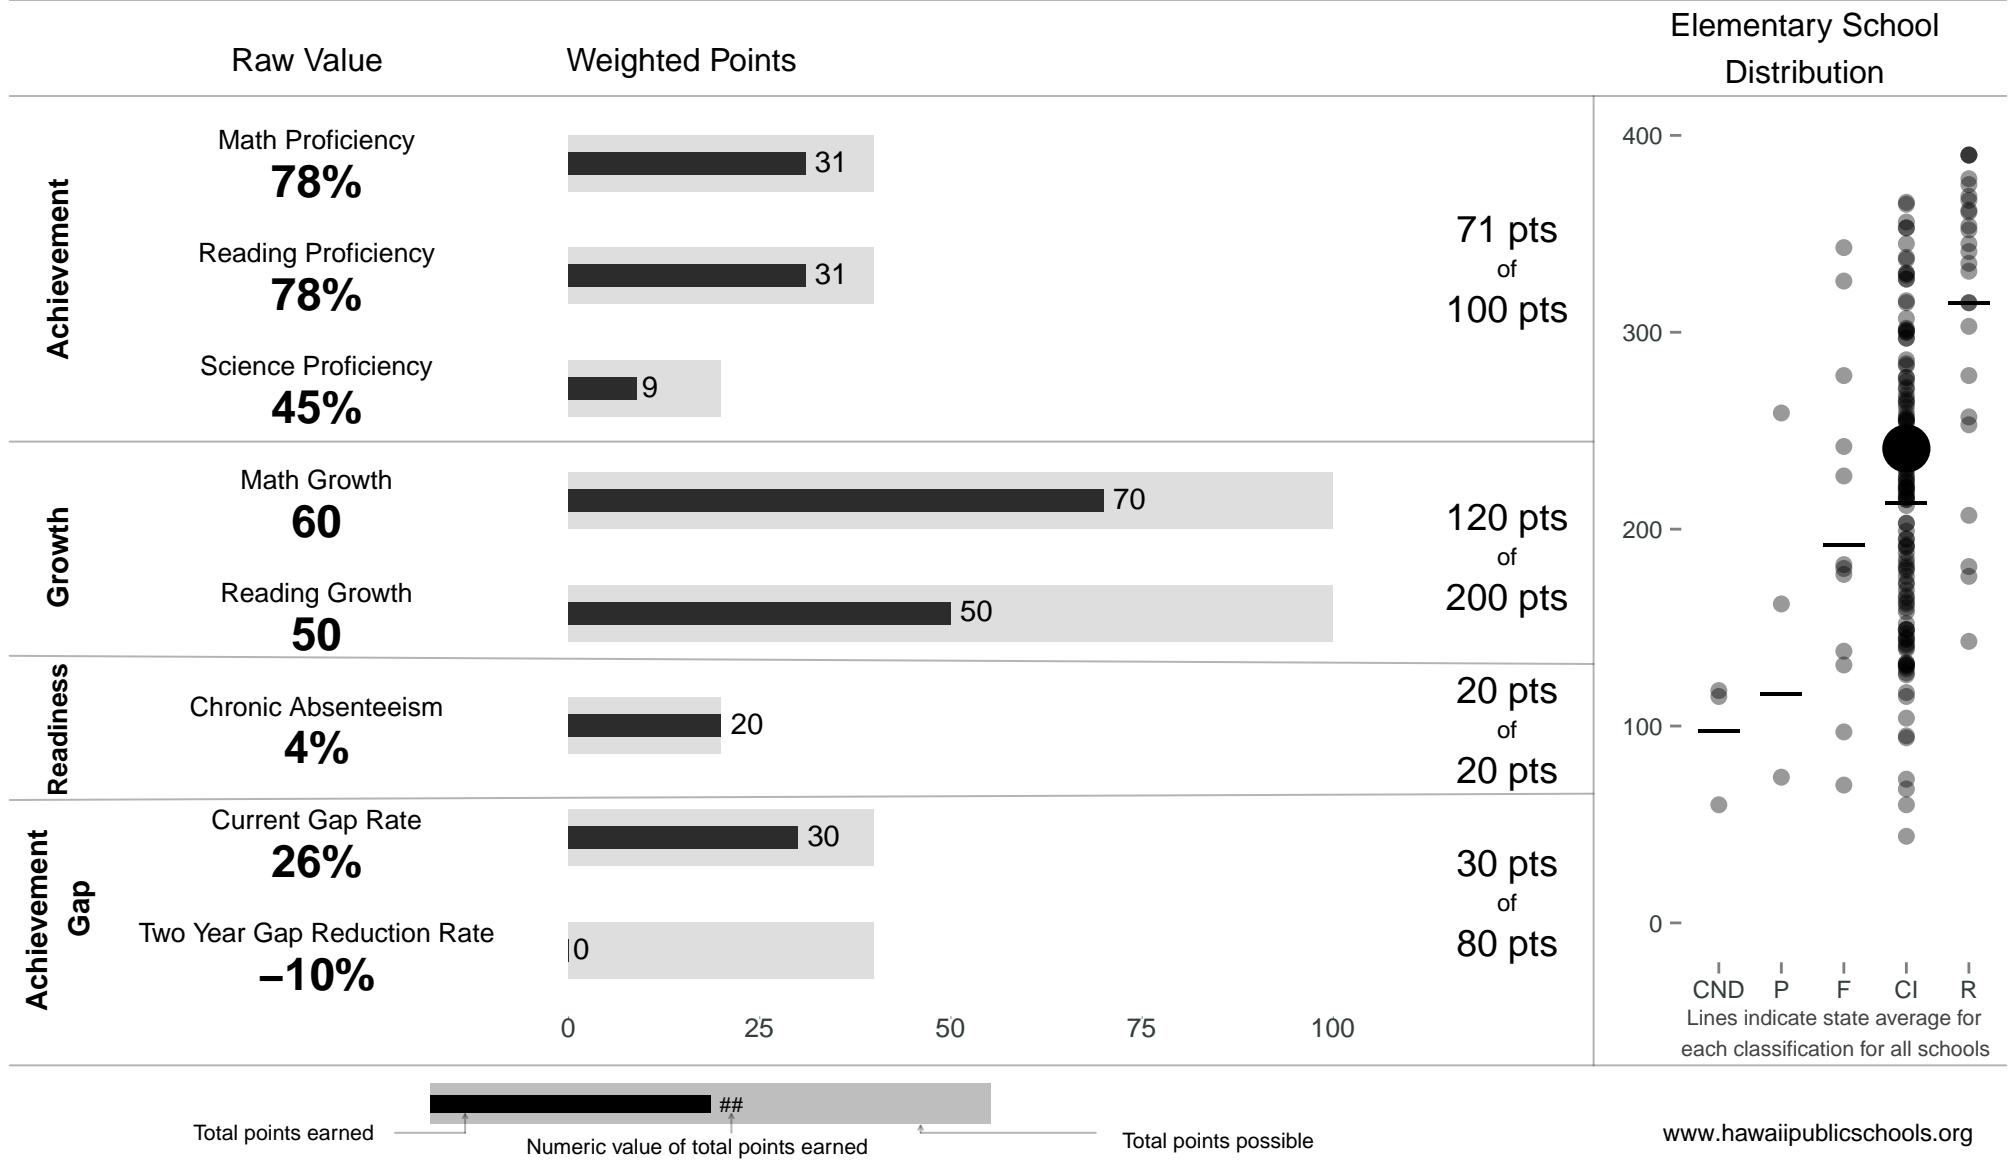

Aliiolani Elementary

241 points of 400 points

School Year 2013–2014: Continuous Improvement

Trigger: None

School Year 2012–2013: Continuous Improvement

NOTE: Final display numbers are rounded, which may cause subtotals to appear to sum incorrectly. The total points value on the upper right is accurate.

Run Date: Thursday, September 11, 2014 – Final Run