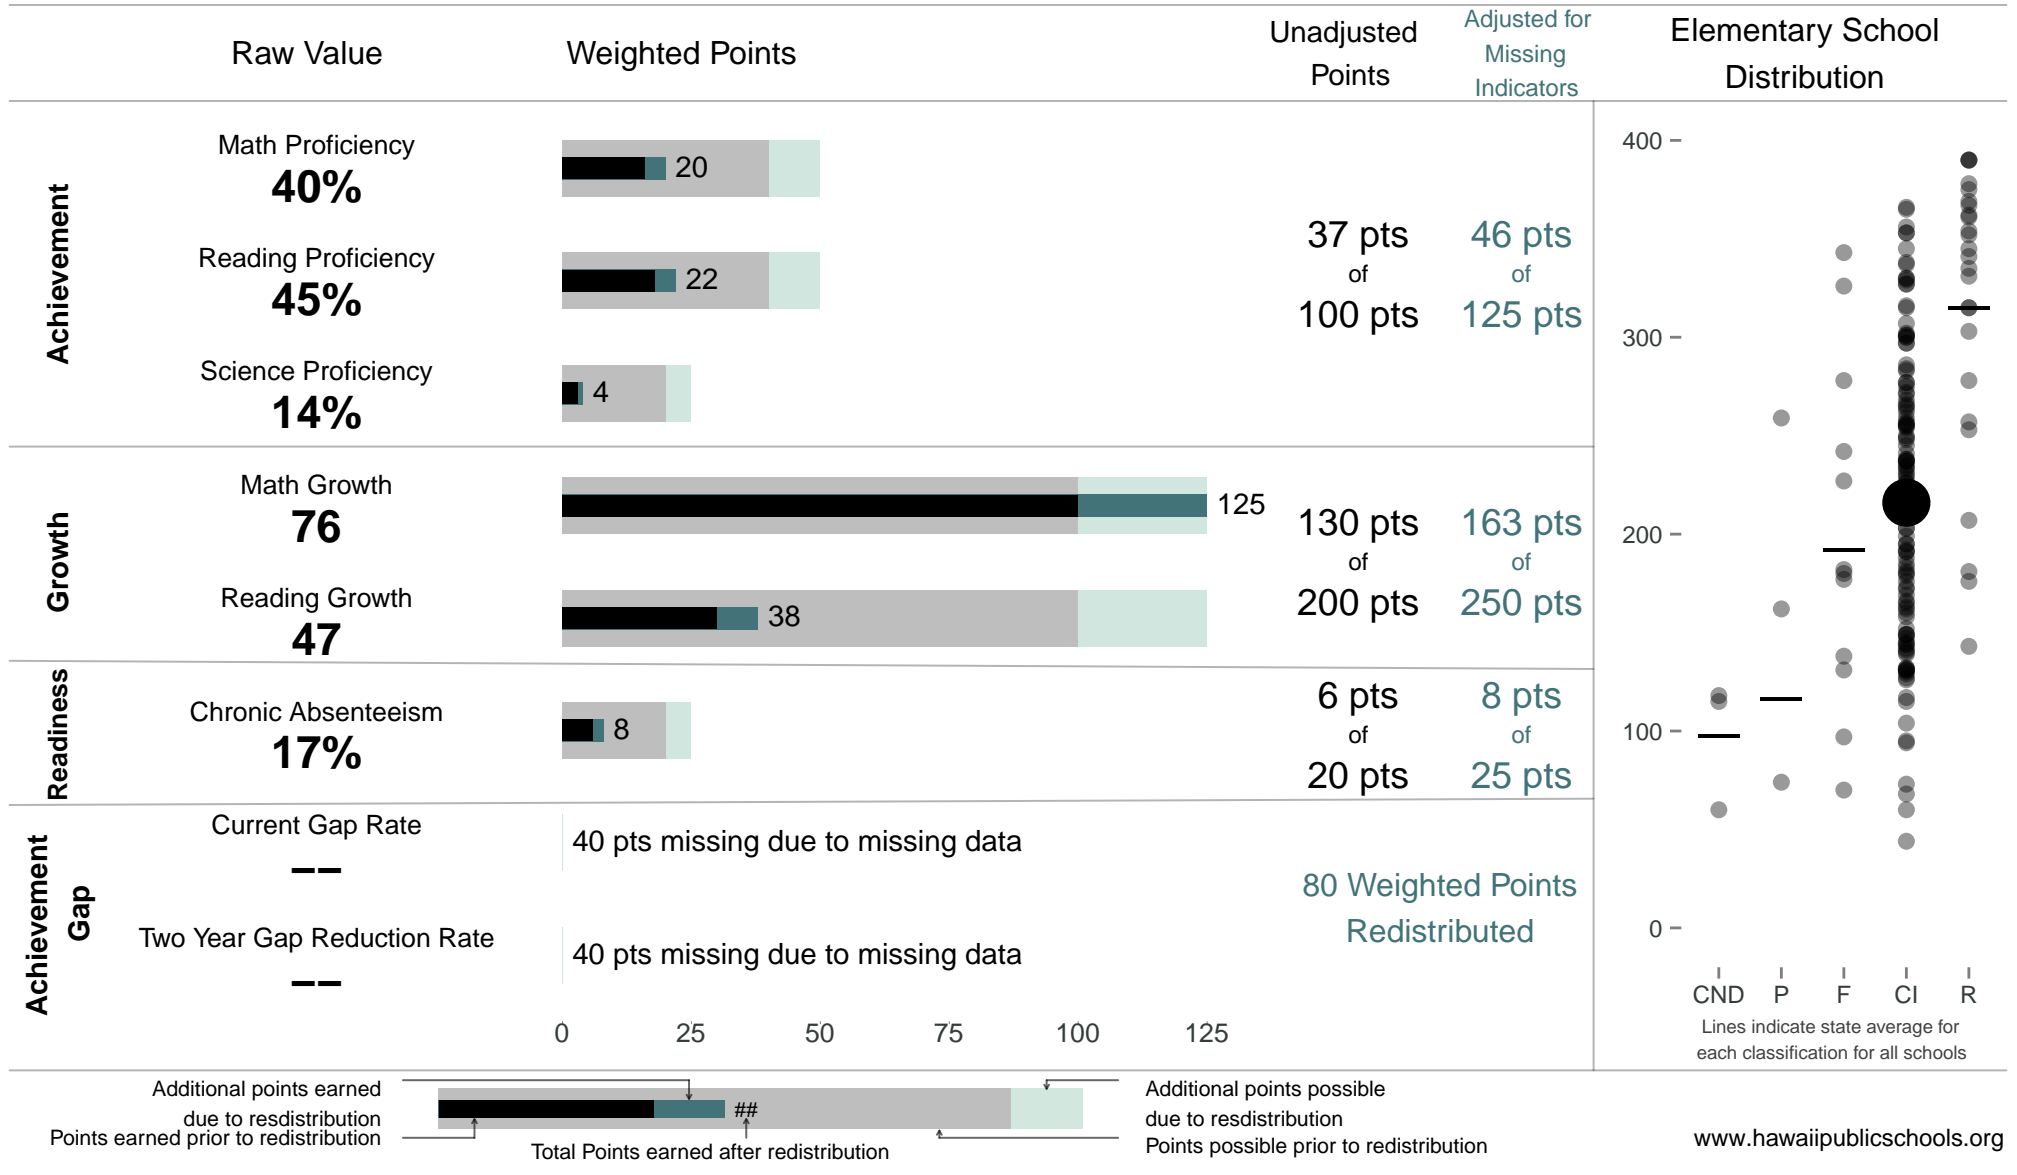

Kaewai Elementary

216 points of 400 points

School Year 2013–2014: Continuous Improvement

Trigger: None

School Year 2012–2013: Continuous Improvement

NOTE: Final display numbers are rounded, which may cause subtotals to appear to sum incorrectly. The total points value on the upper right is accurate.