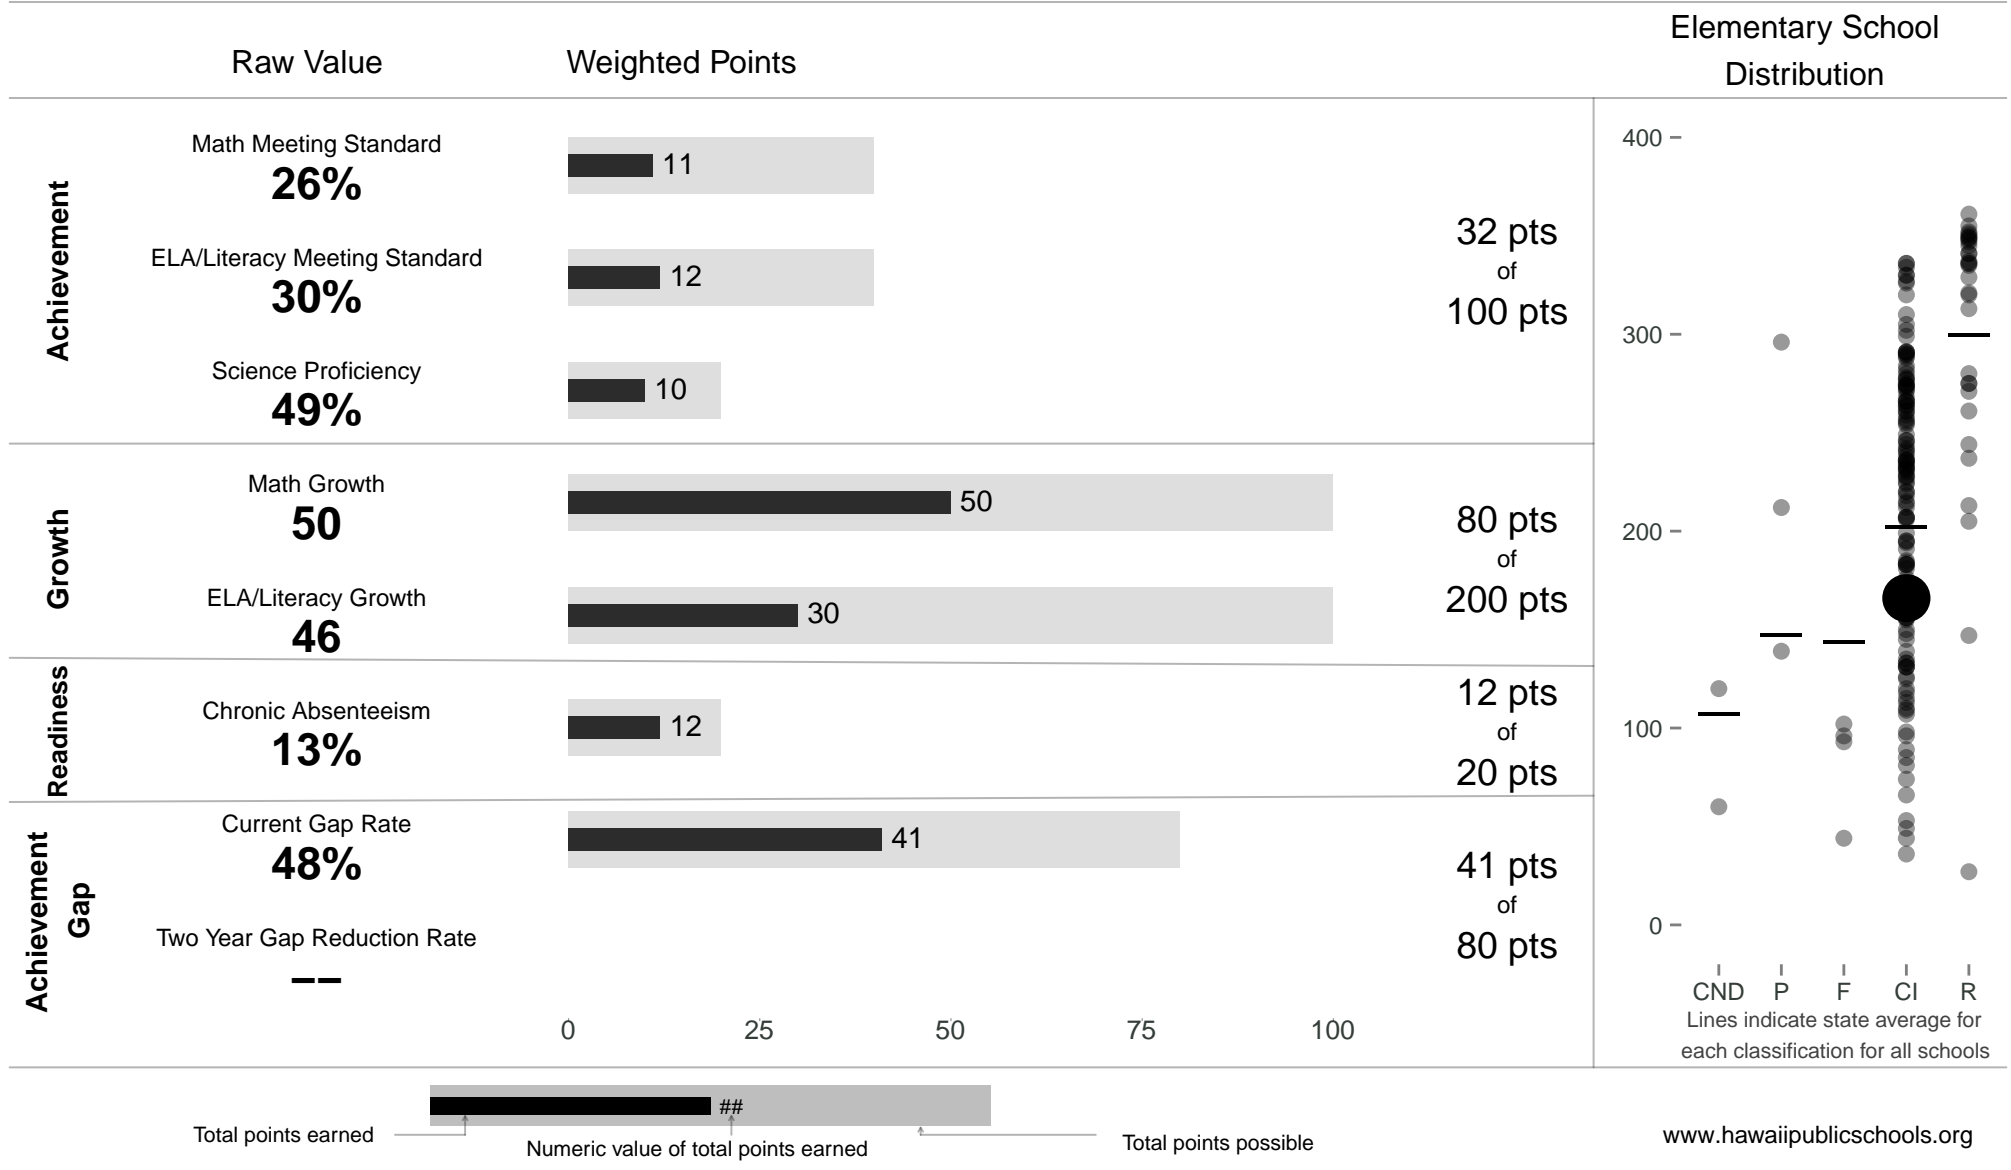

# Ewa Elementary

**166 points** of 400 points

School Year 2014–2015: Continuous Improvement

Trigger: None

School Year 2013–2014: Continuous Improvement

www.hawaiipublicschools.org

NOTE: Final display numbers are rounded, which may cause subtotals to appear to sum incorrectly. The total points value on the upper right is accurate.

Run Date: Tuesday, September 22, 2015