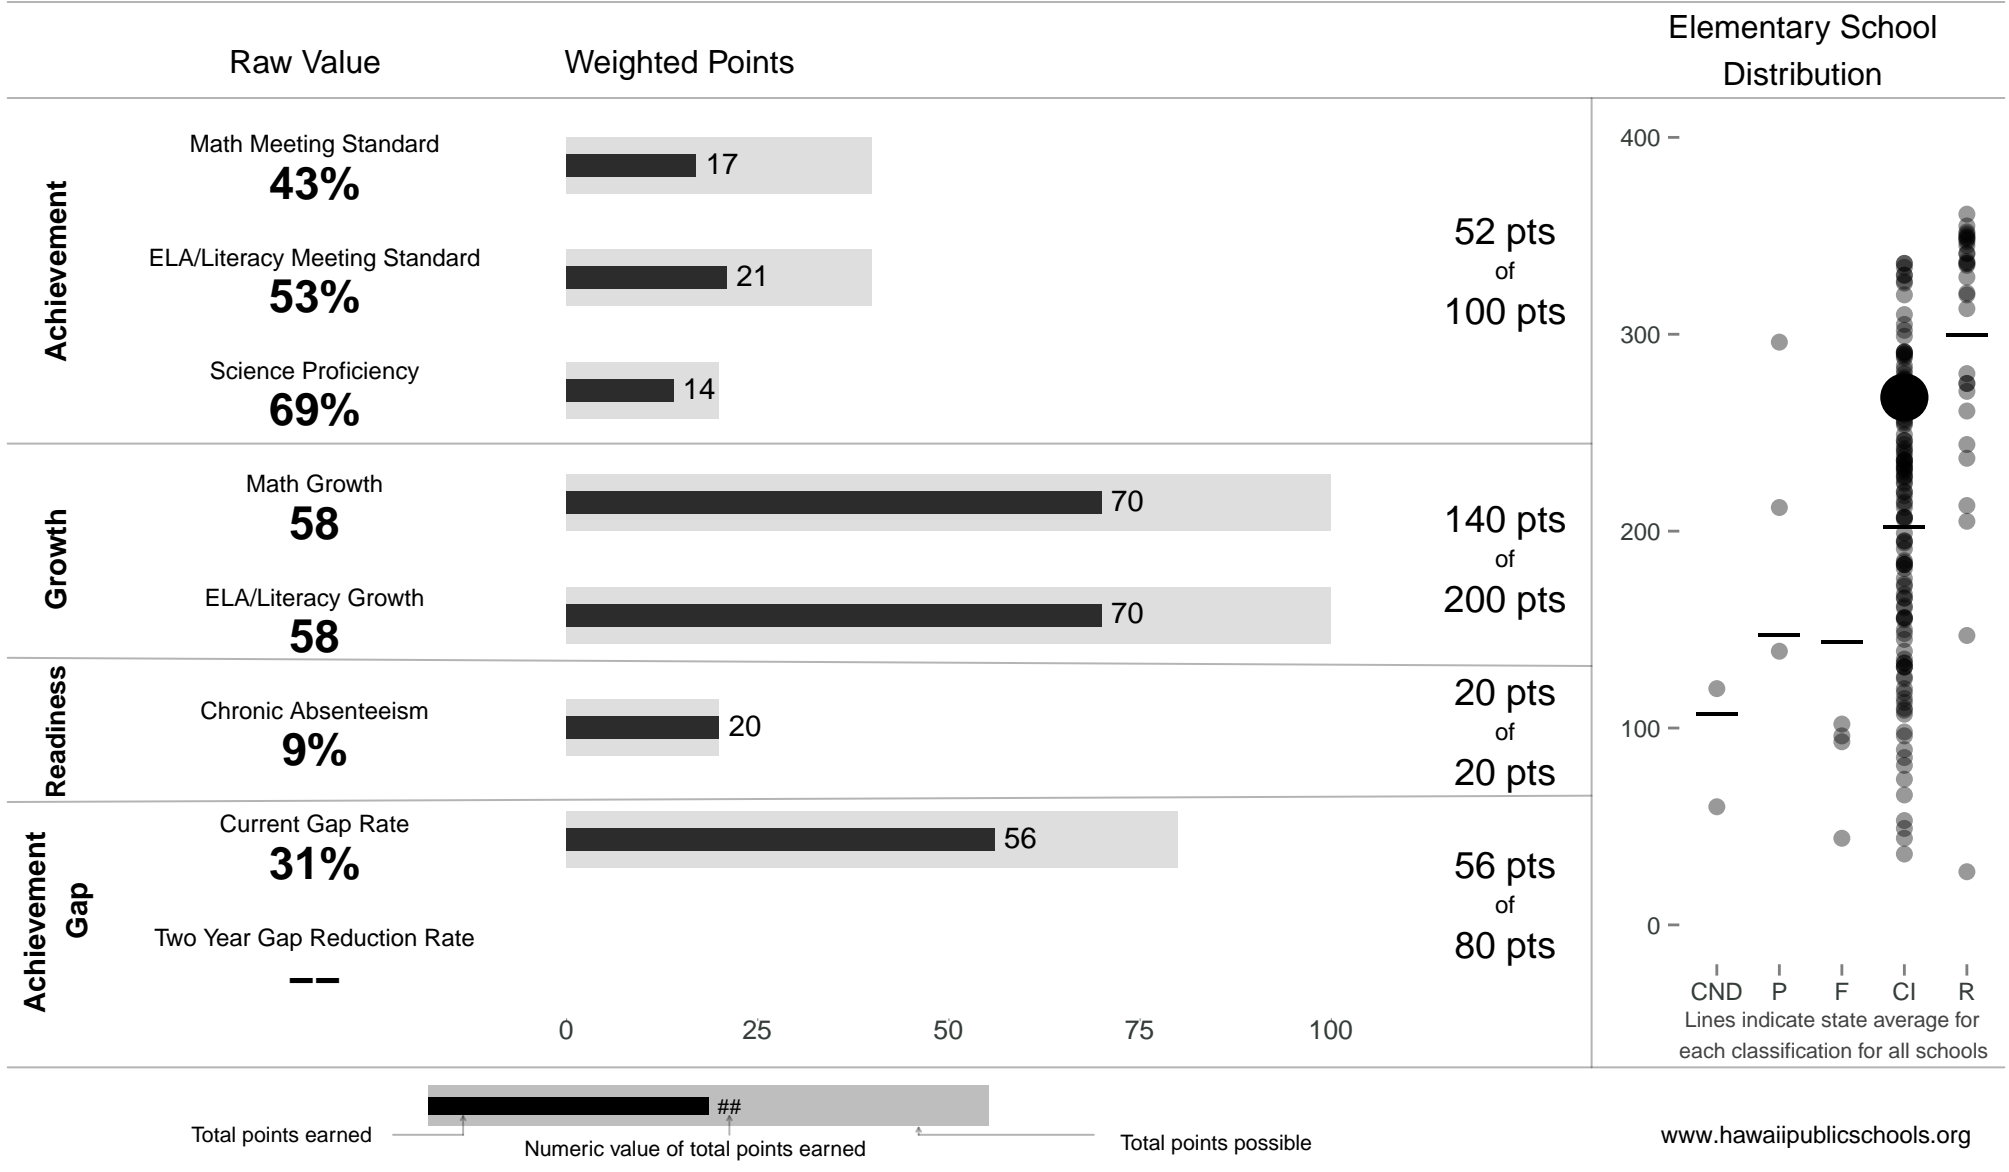

# Haaheo Elementary

**268 points** of 400 points

School Year 2014–2015: Continuous Improvement

Trigger: None

School Year 2013–2014: Continuous Improvement

www.hawaiipublicschools.org

NOTE: Final display numbers are rounded, which may cause subtotals to appear to sum incorrectly. The total points value on the upper right is accurate.

Run Date: Tuesday, September 22, 2015