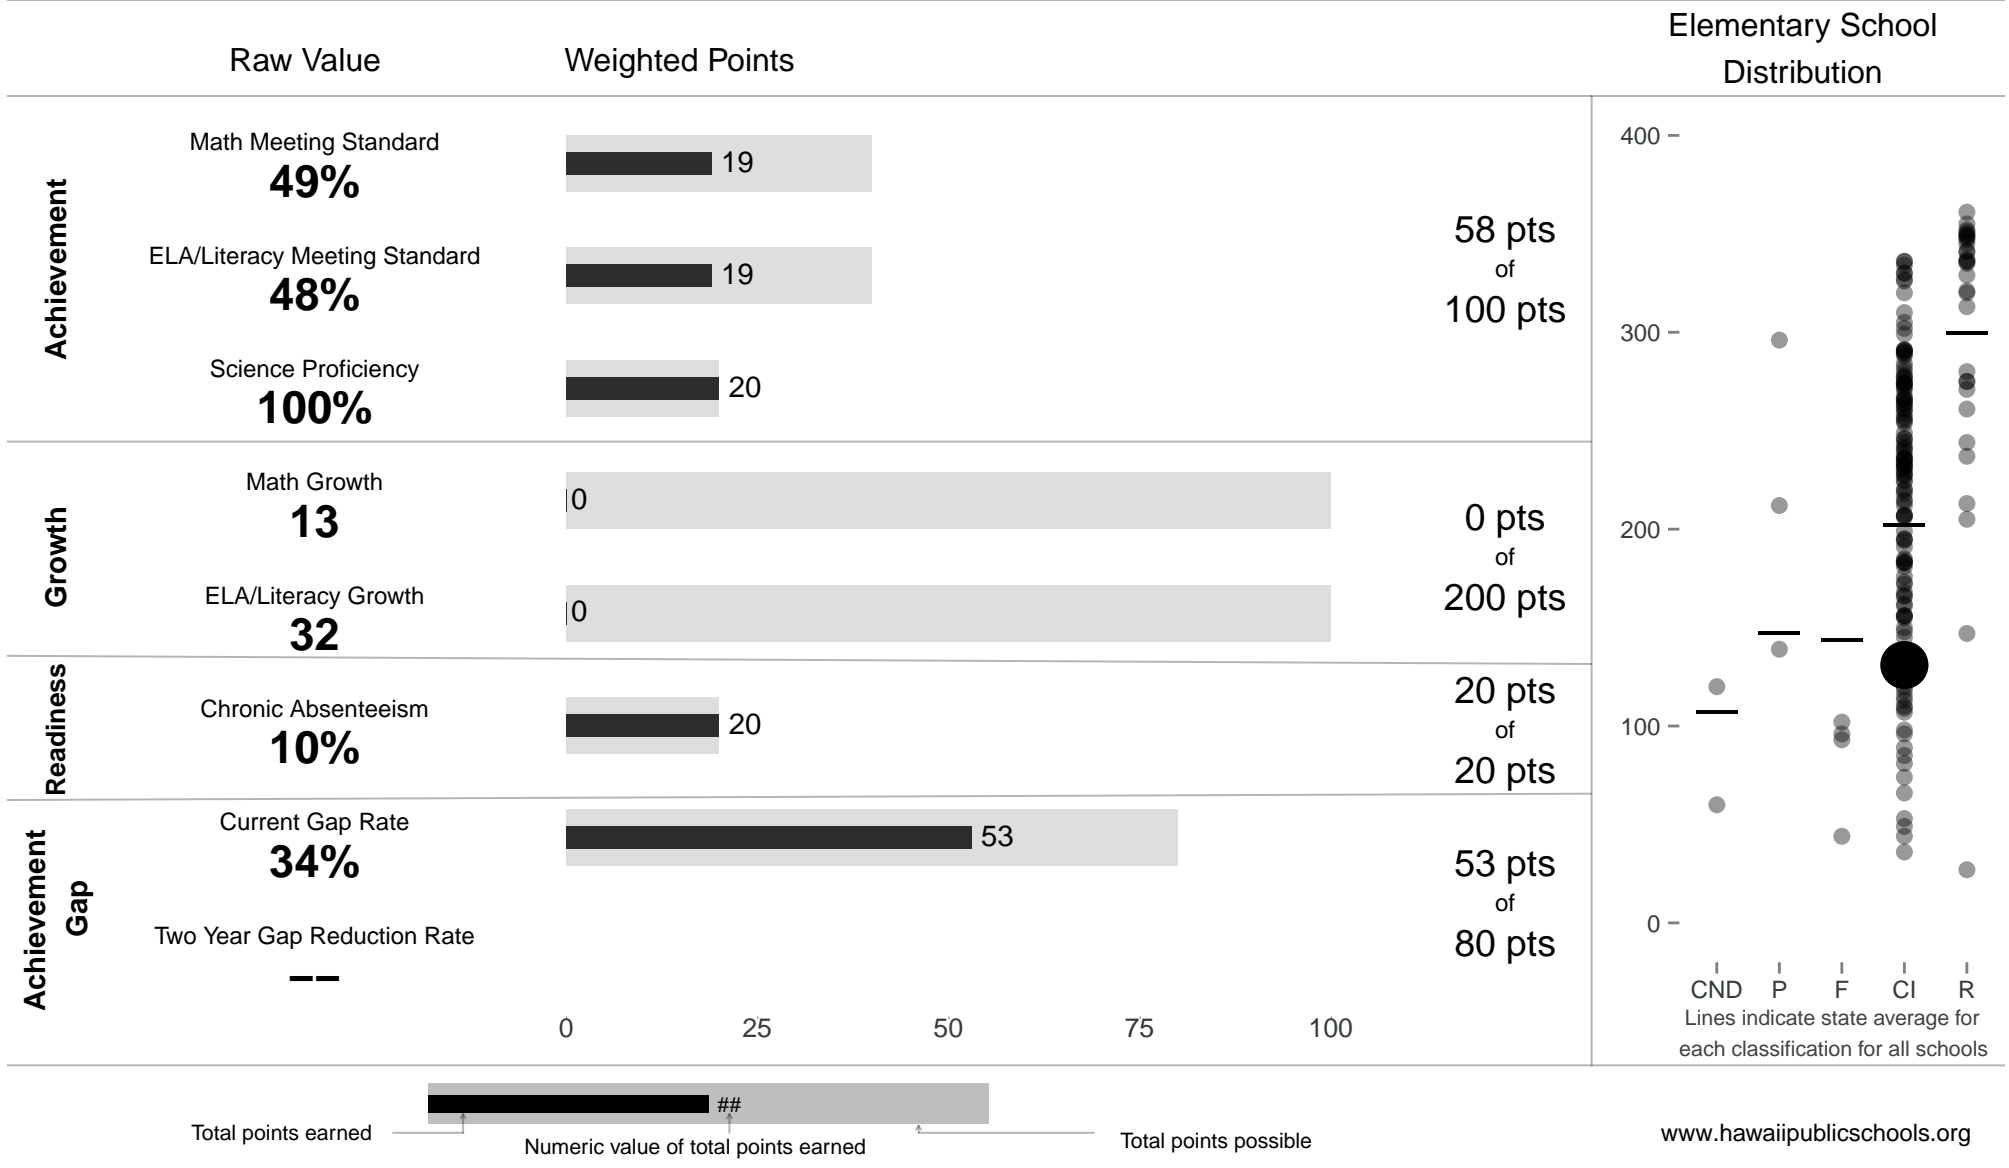

Haleiwa Elementary

131 points of 400 points

School Year 2014–2015: Continuous Improvement

Trigger: None

School Year 2013–2014: Continuous Improvement

www.hawaiipublicschools.org

NOTE: Final display numbers are rounded, which may cause subtotals to appear to sum incorrectly. The total points value on the upper right is accurate.

Run Date: Tuesday, September 22, 2015