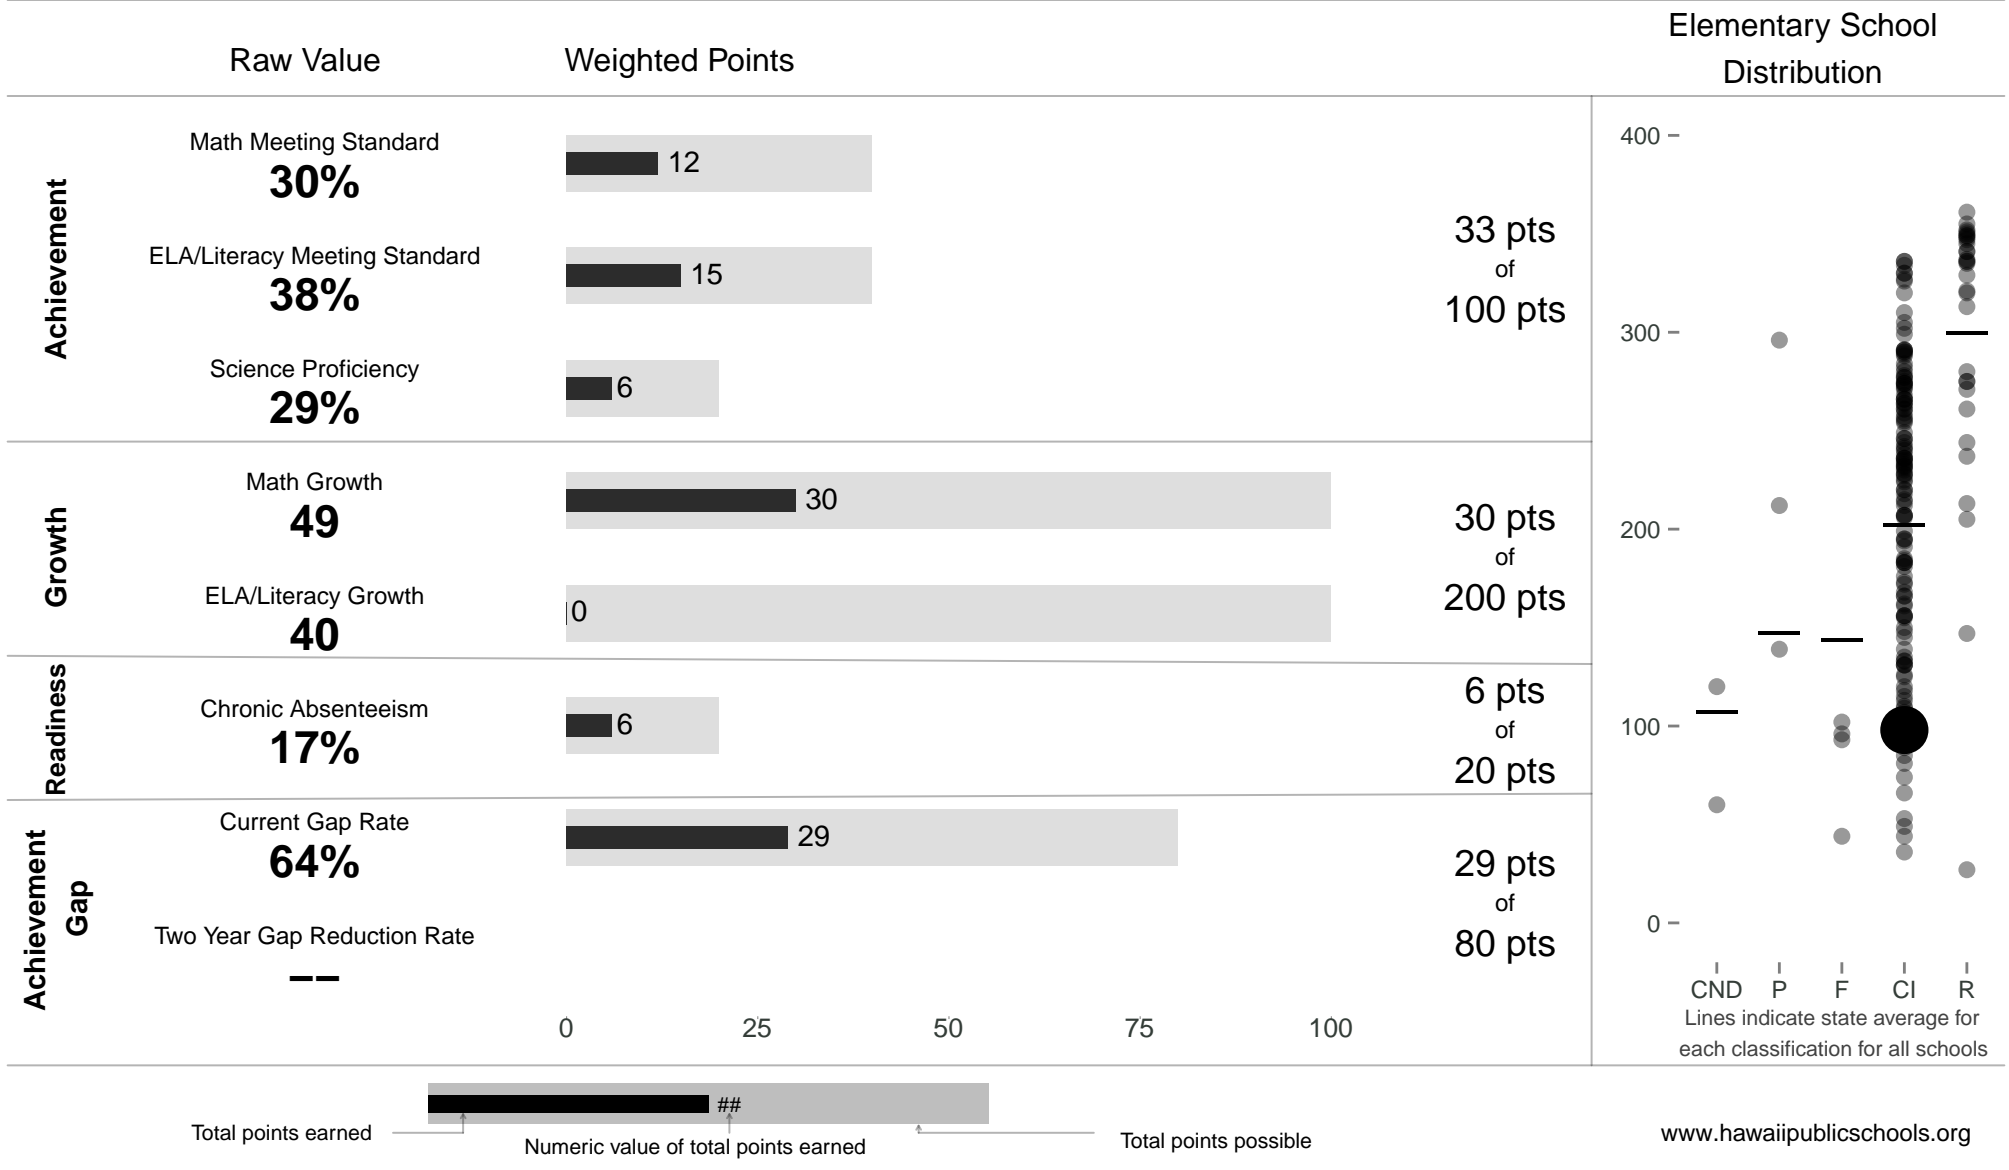

Hauula Elementary

98 points of 400 points

School Year 2014–2015: Continuous Improvement

Trigger: None

School Year 2013–2014: Continuous Improvement

www.hawaiipublicschools.org

NOTE: Final display numbers are rounded, which may cause subtotals to appear to sum incorrectly. The total points value on the upper right is accurate.

Run Date: Tuesday, September 22, 2015