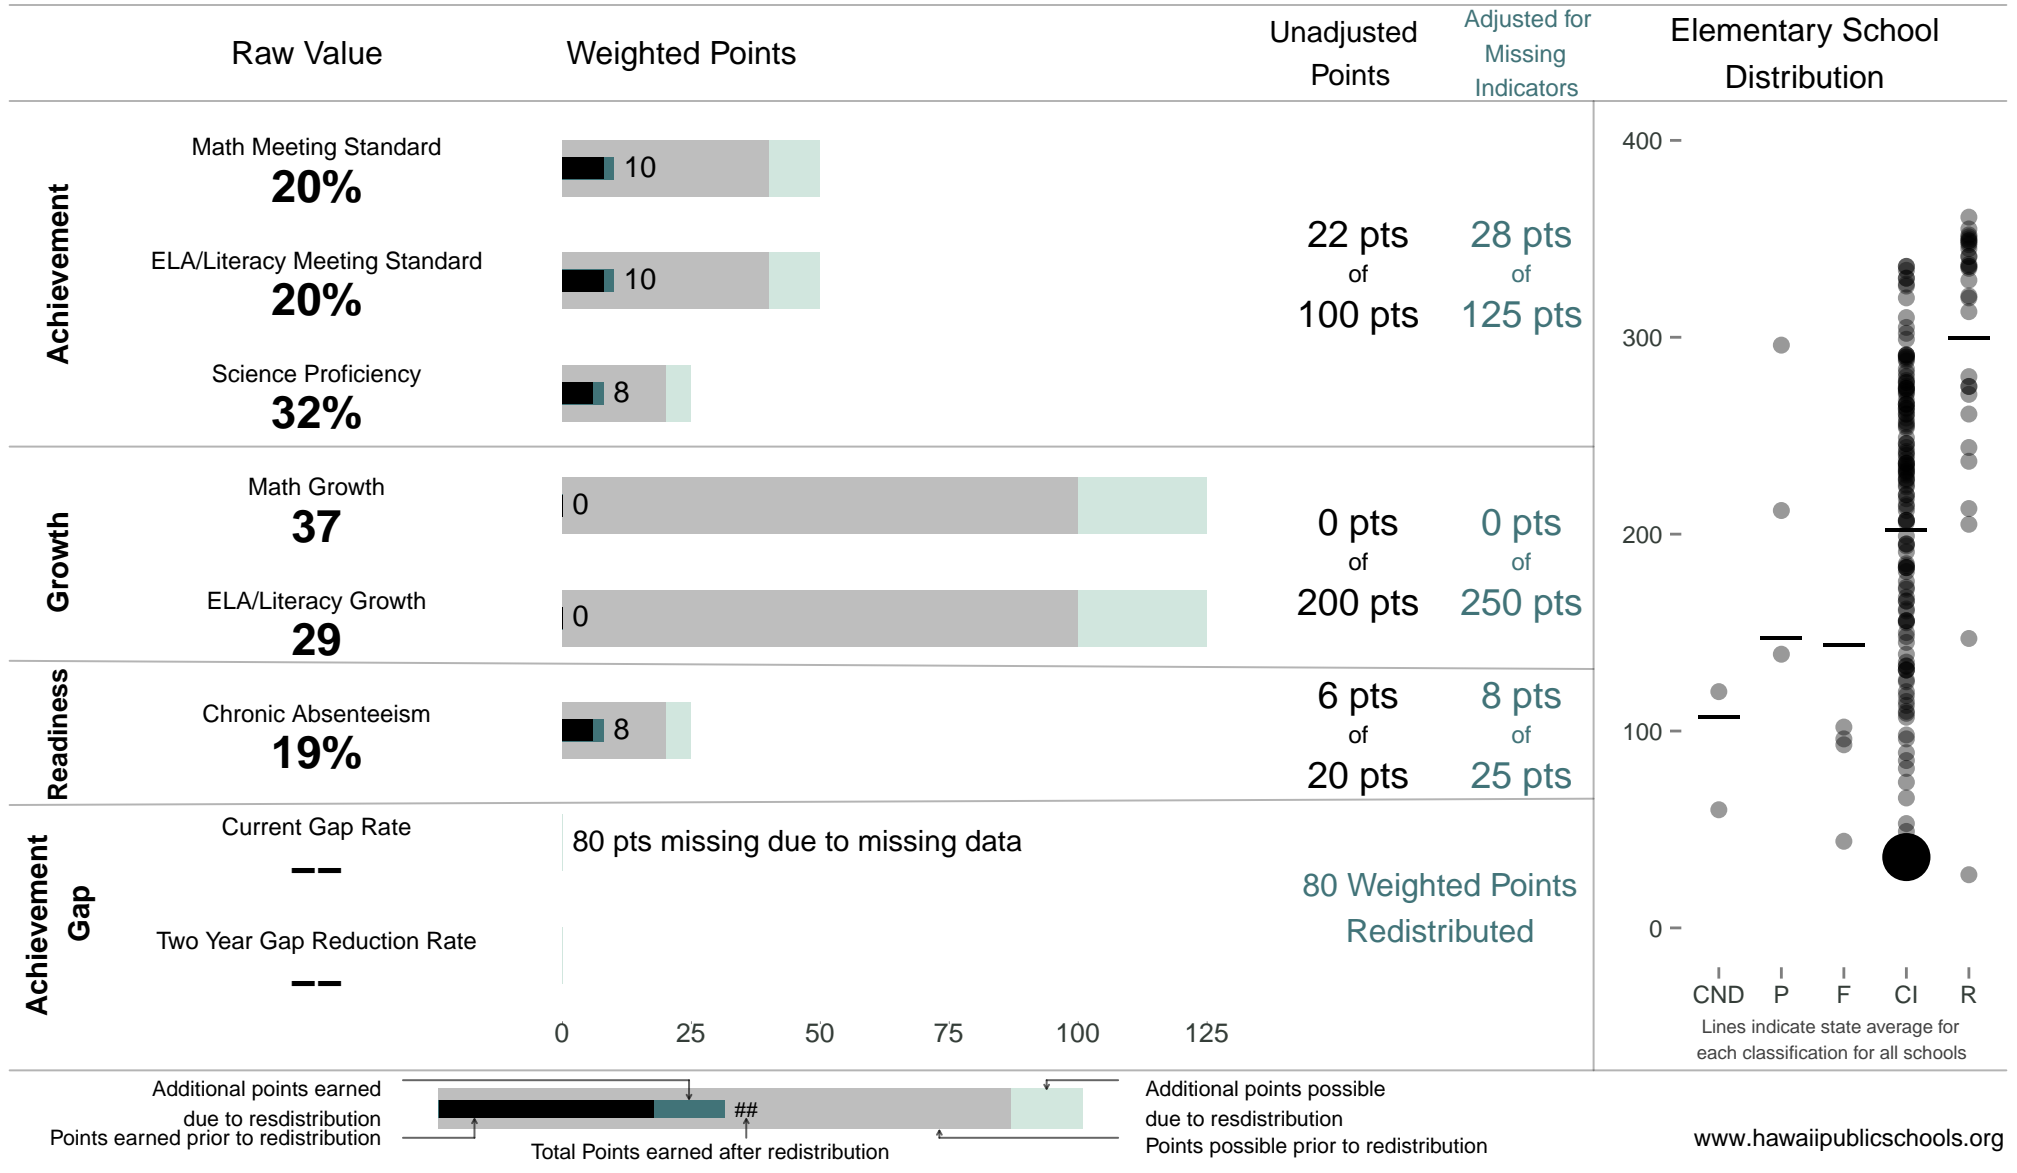

Kaewai Elementary

36 points of 400 points

School Year 2014–2015: Continuous Improvement

Trigger: None

School Year 2013–2014: Continuous Improvement

NOTE: Final display numbers are rounded, which may cause subtotals to appear to sum incorrectly. The total points value on the upper right is accurate.