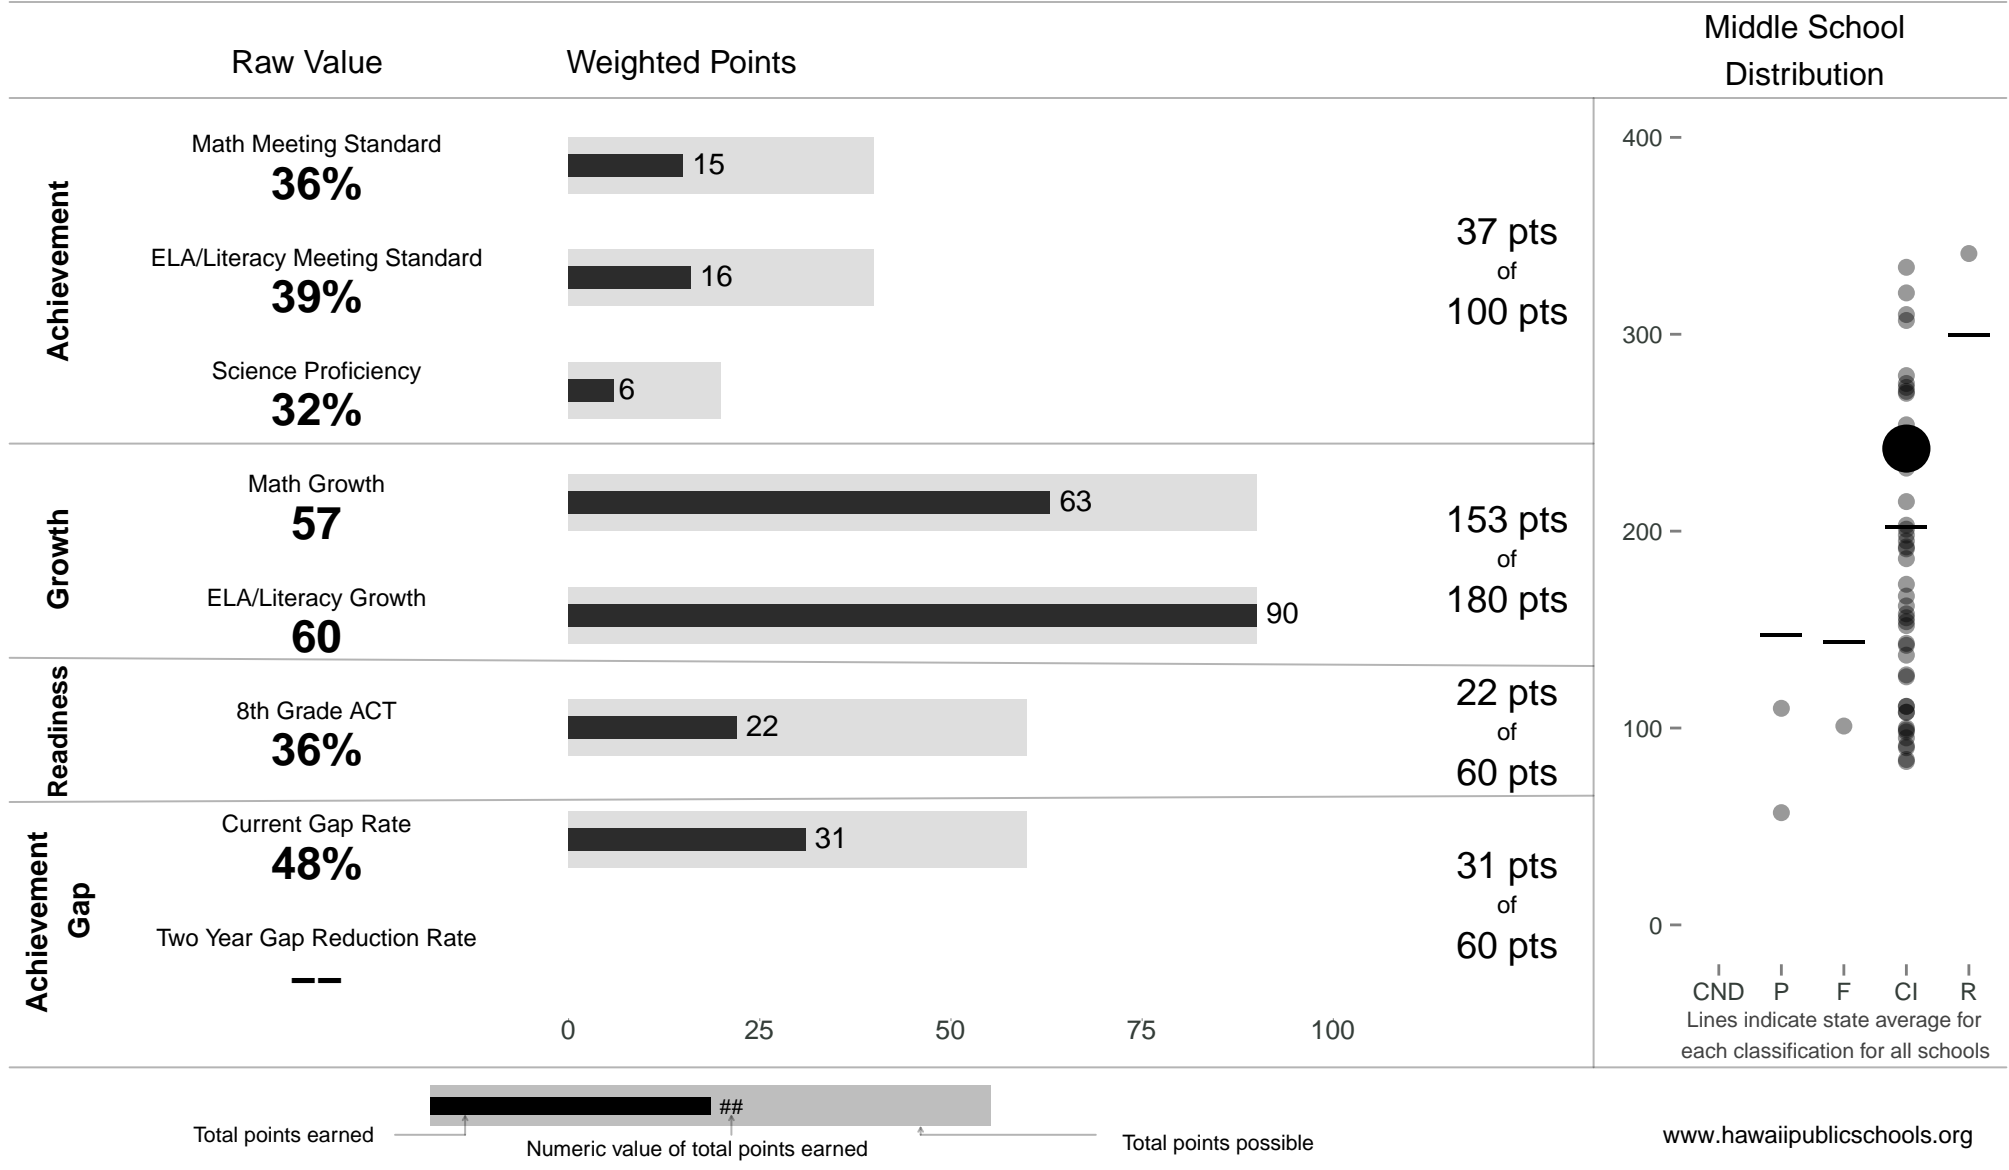

King David Kalakaua Middle

242 points of 400 points

School Year 2014–2015: Continuous Improvement

Trigger: None

School Year 2013–2014: Continuous Improvement

www.hawaiipublicschools.org

NOTE: Final display numbers are rounded, which may cause subtotals to appear to sum incorrectly. The total points value on the upper right is accurate.

Run Date: Tuesday, September 22, 2015