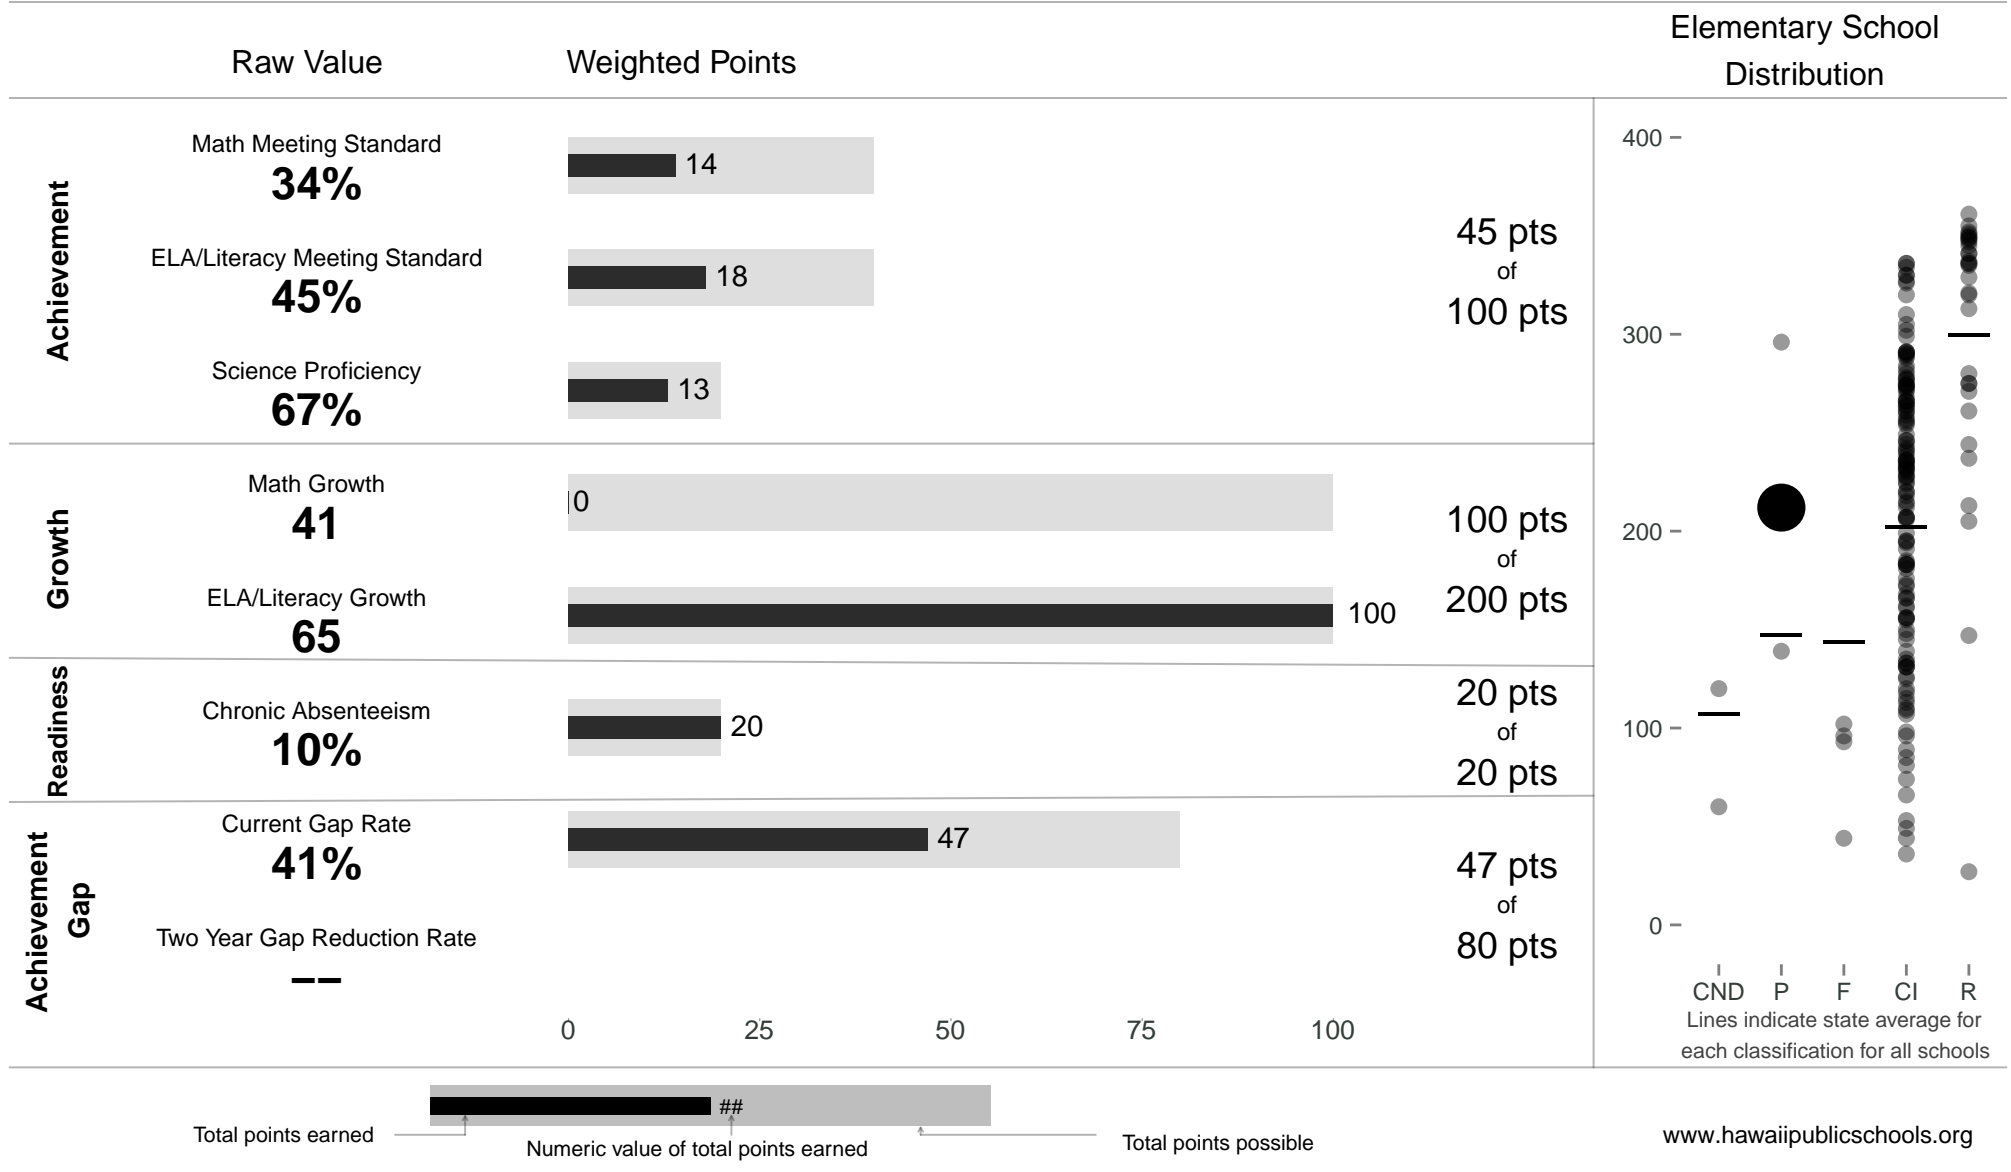

Kalihi-kai Elementary

212 points of 400 points

School Year 2014–2015: Priority

Trigger: Carry Over

School Year 2013–2014: Priority

NOTE: Final display numbers are rounded, which may cause subtotals to appear to sum incorrectly. The total points value on the upper right is accurate.