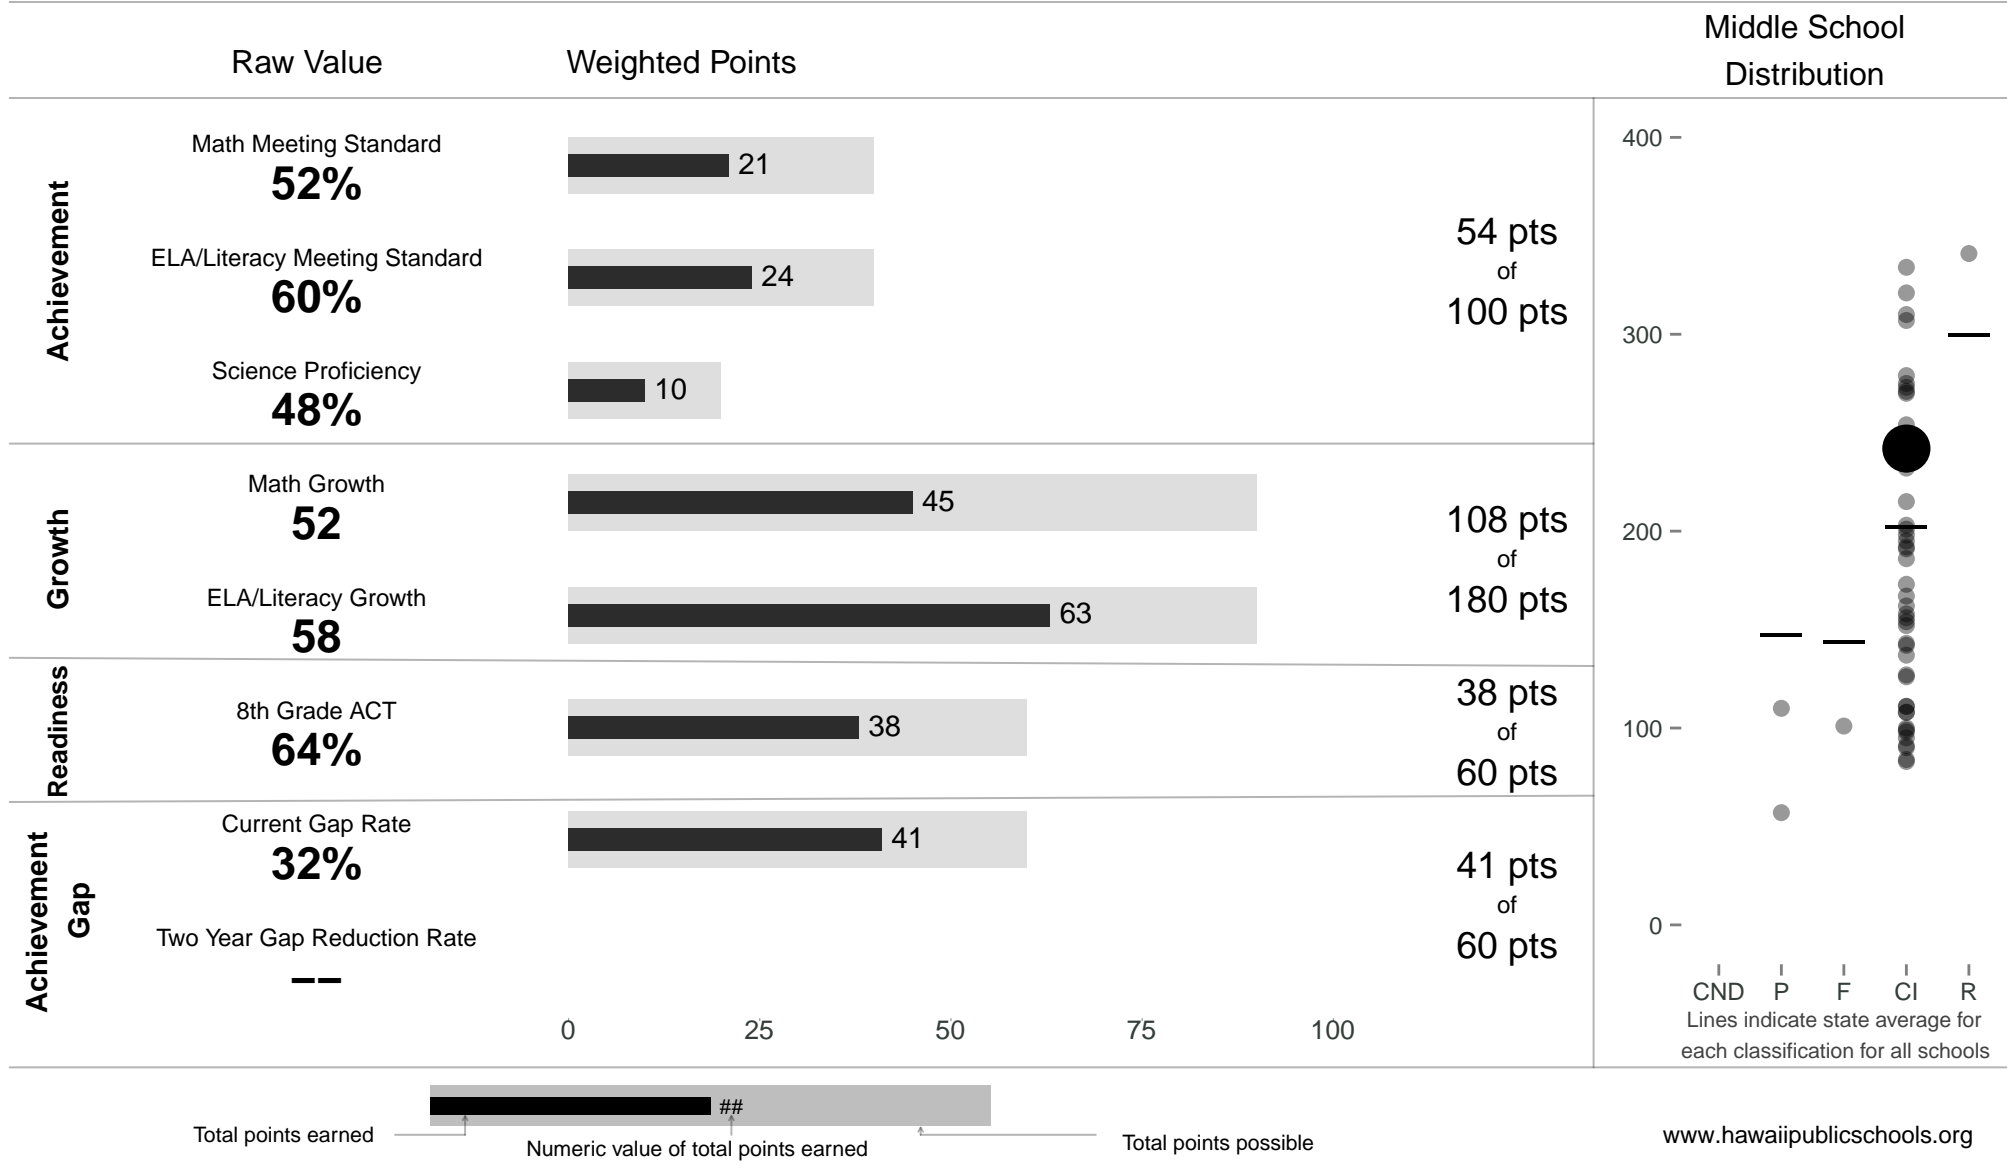

Prince David Kawanakoa Middle

242 points of 400 points

School Year 2014–2015: Continuous Improvement

Trigger: None

School Year 2013–2014: Continuous Improvement

www.hawaiipublicschools.org

NOTE: Final display numbers are rounded, which may cause subtotals to appear to sum incorrectly. The total points value on the upper right is accurate.

Run Date: Tuesday, September 22, 2015