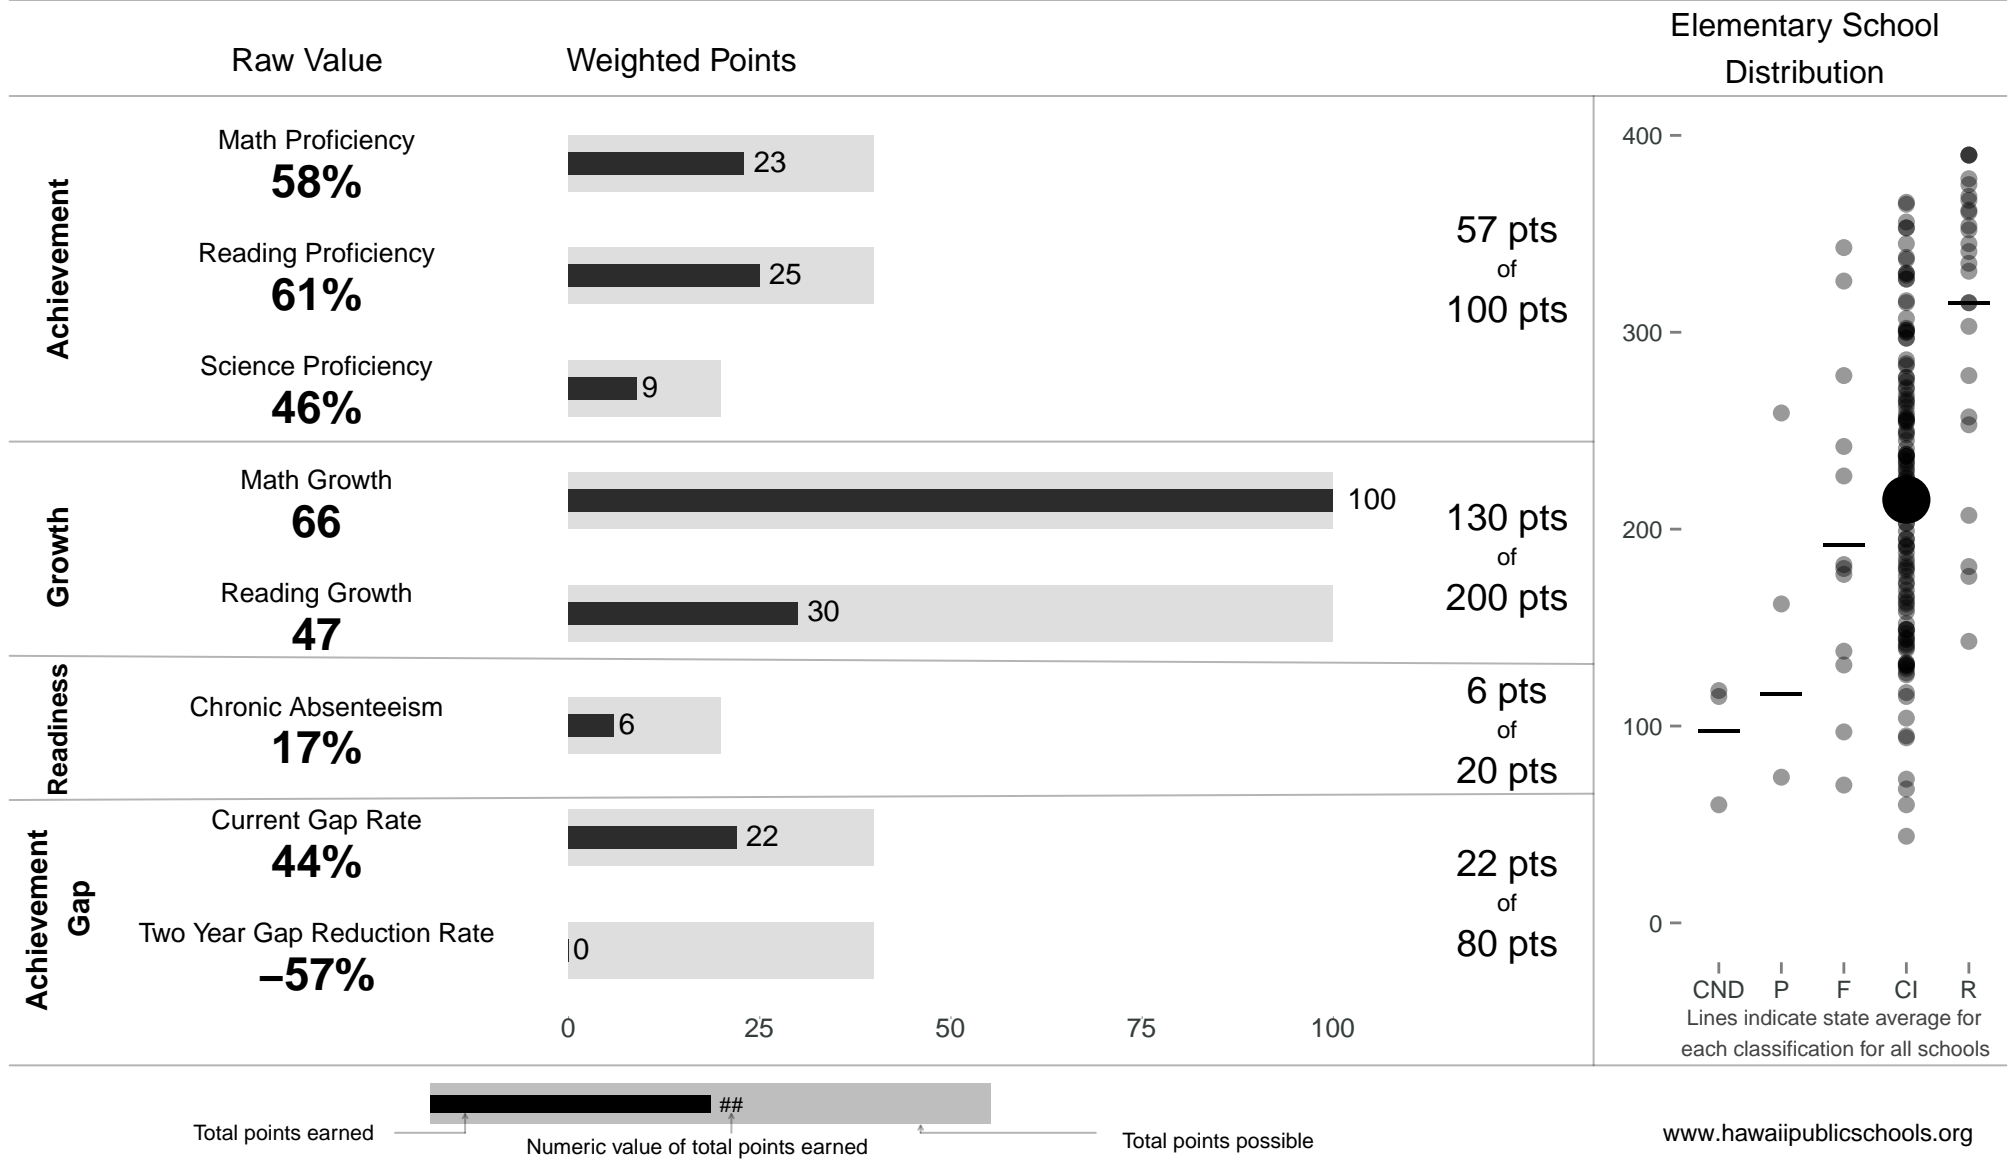

Kilauea Elementary

215 points of 400 points

School Year 2013–2014: Continuous Improvement

Trigger: None

School Year 2012–2013: Continuous Improvement

NOTE: Final display numbers are rounded, which may cause subtotals to appear to sum incorrectly. The total points value on the upper right is accurate.

Run Date: Thursday, September 11, 2014 – Final Run