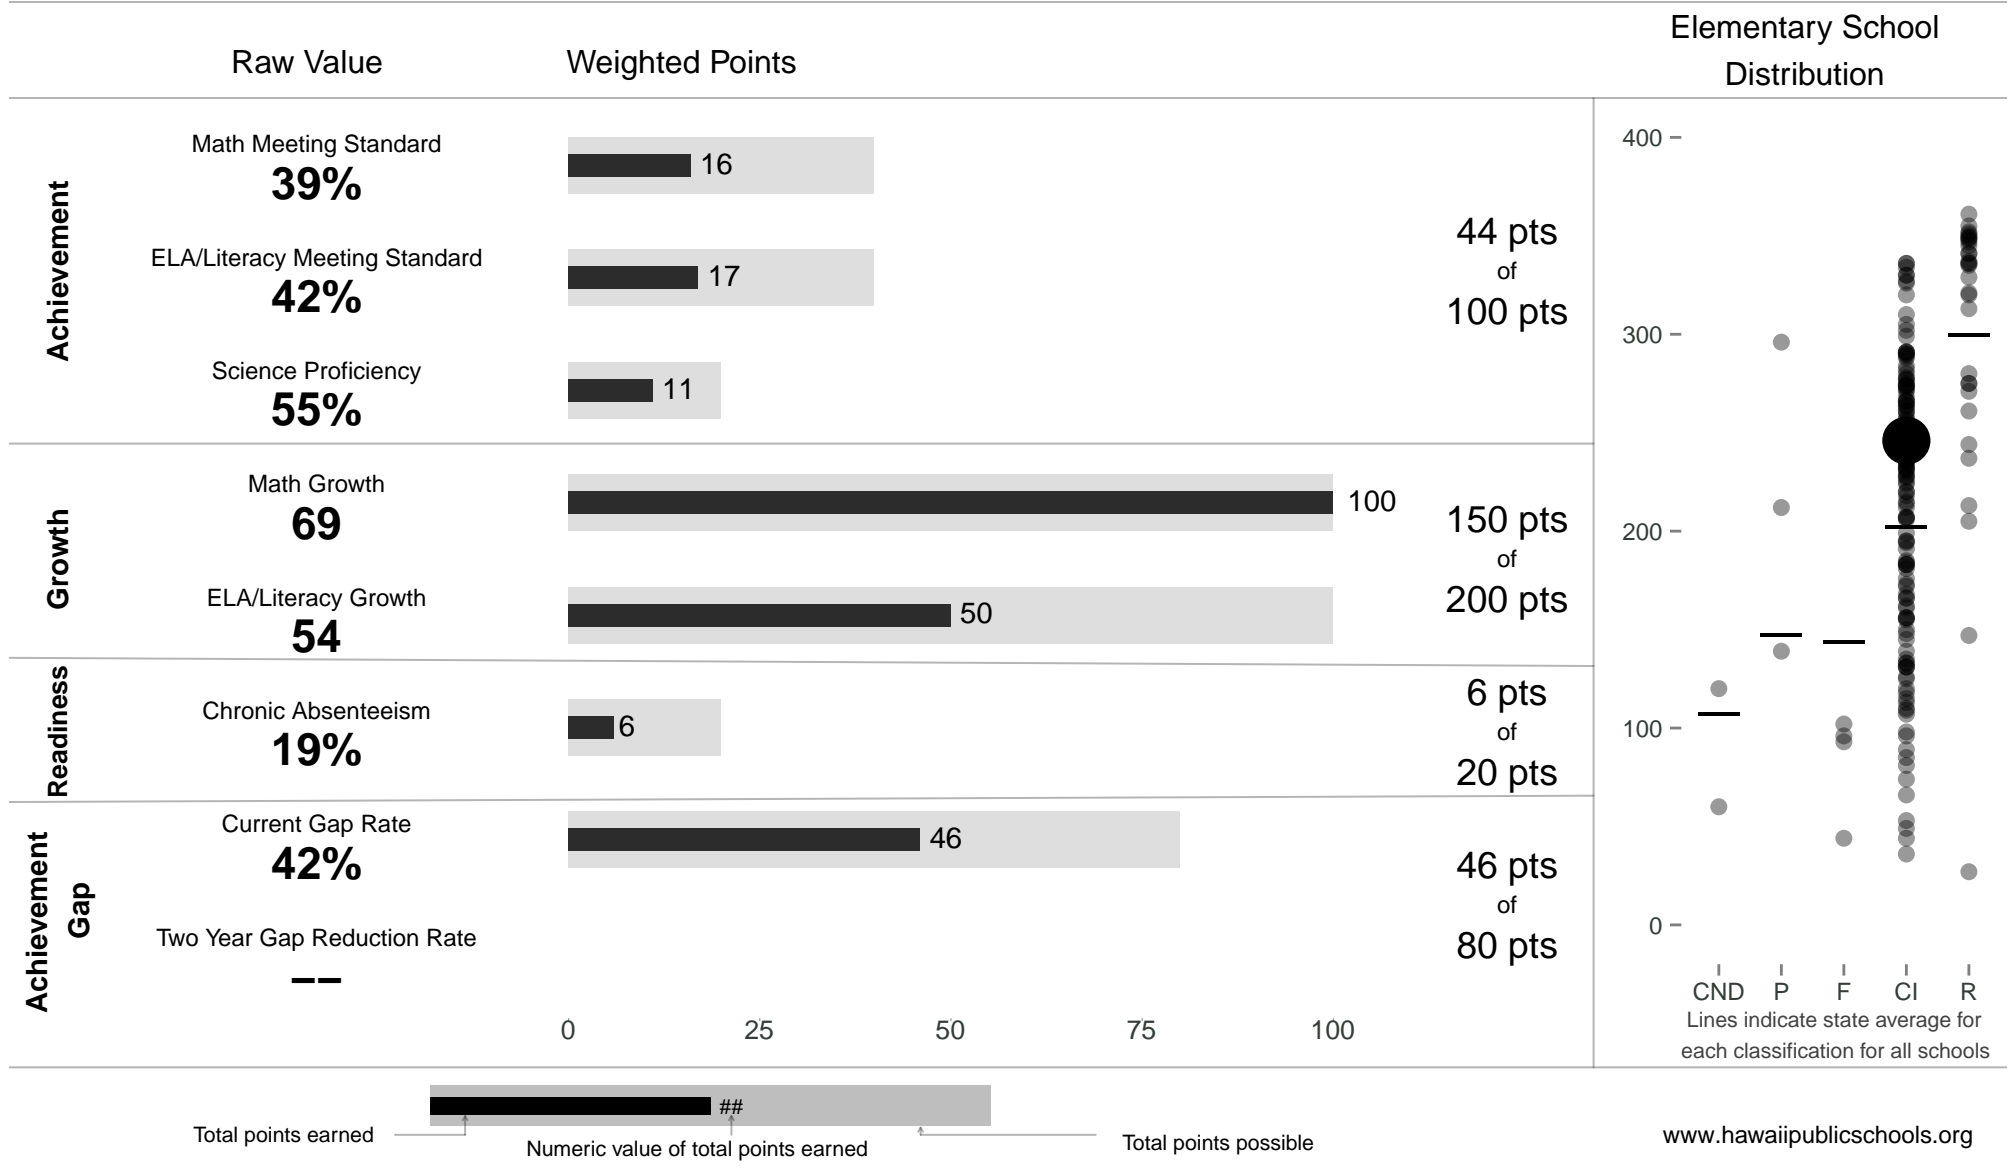

Kilauea Elementary

246 points of 400 points

School Year 2014–2015: Continuous Improvement

Trigger: None

School Year 2013–2014: Continuous Improvement

www.hawaiipublicschools.org

NOTE: Final display numbers are rounded, which may cause subtotals to appear to sum incorrectly. The total points value on the upper right is accurate.

Run Date: Tuesday, September 22, 2015