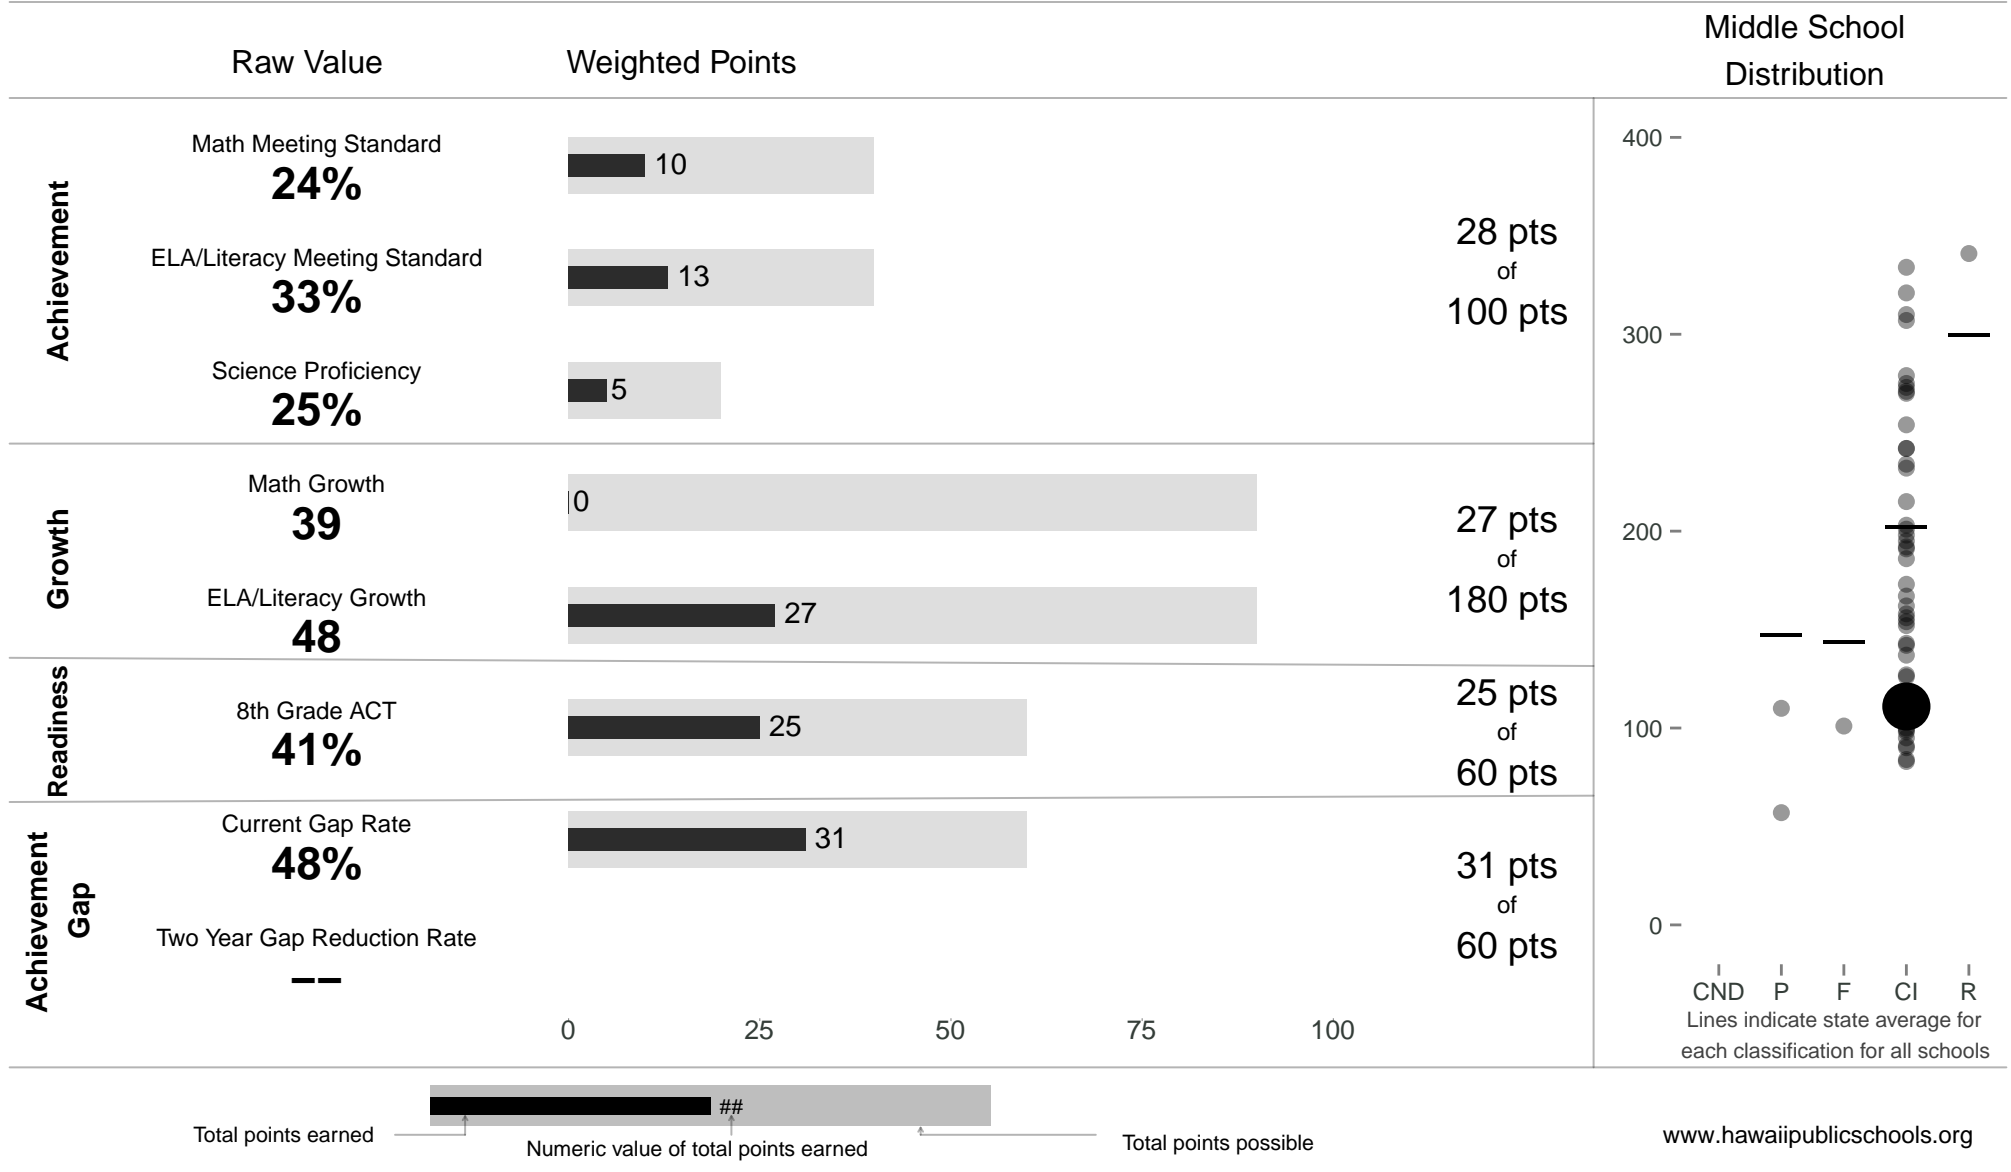

Lahaina Intermediate

111 points of 400 points

School Year 2014–2015: Continuous Improvement

Trigger: None

School Year 2013–2014: Continuous Improvement

www.hawaiipublicschools.org

NOTE: Final display numbers are rounded, which may cause subtotals to appear to sum incorrectly. The total points value on the upper right is accurate.

Run Date: Tuesday, September 22, 2015