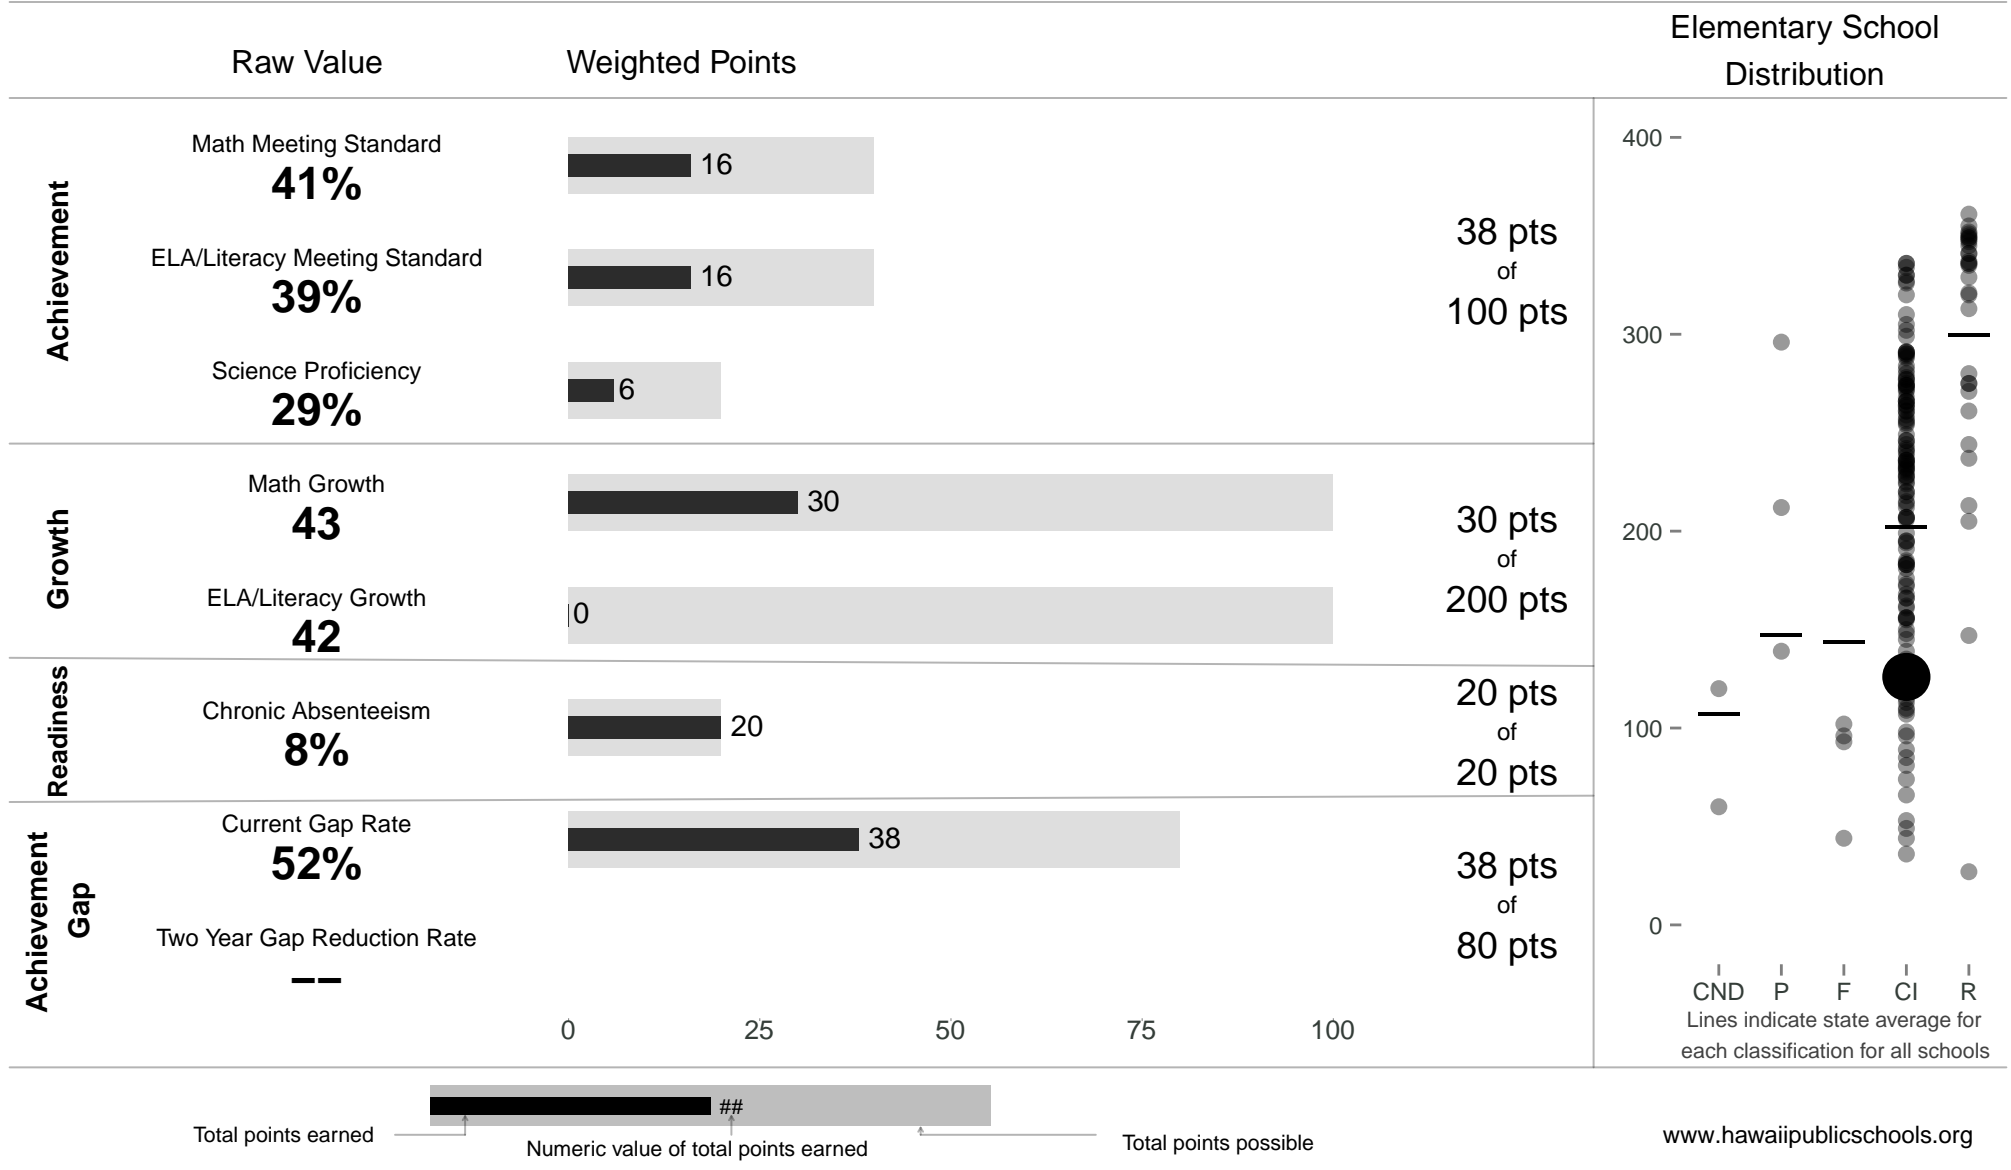

# Alvah A. Scott Elementary

**126 points** of 400 points

School Year 2014–2015: Continuous Improvement

Trigger: None

School Year 2013–2014: Continuous Improvement

NOTE: Final display numbers are rounded, which may cause subtotals to appear to sum incorrectly. The total points value on the upper right is accurate.