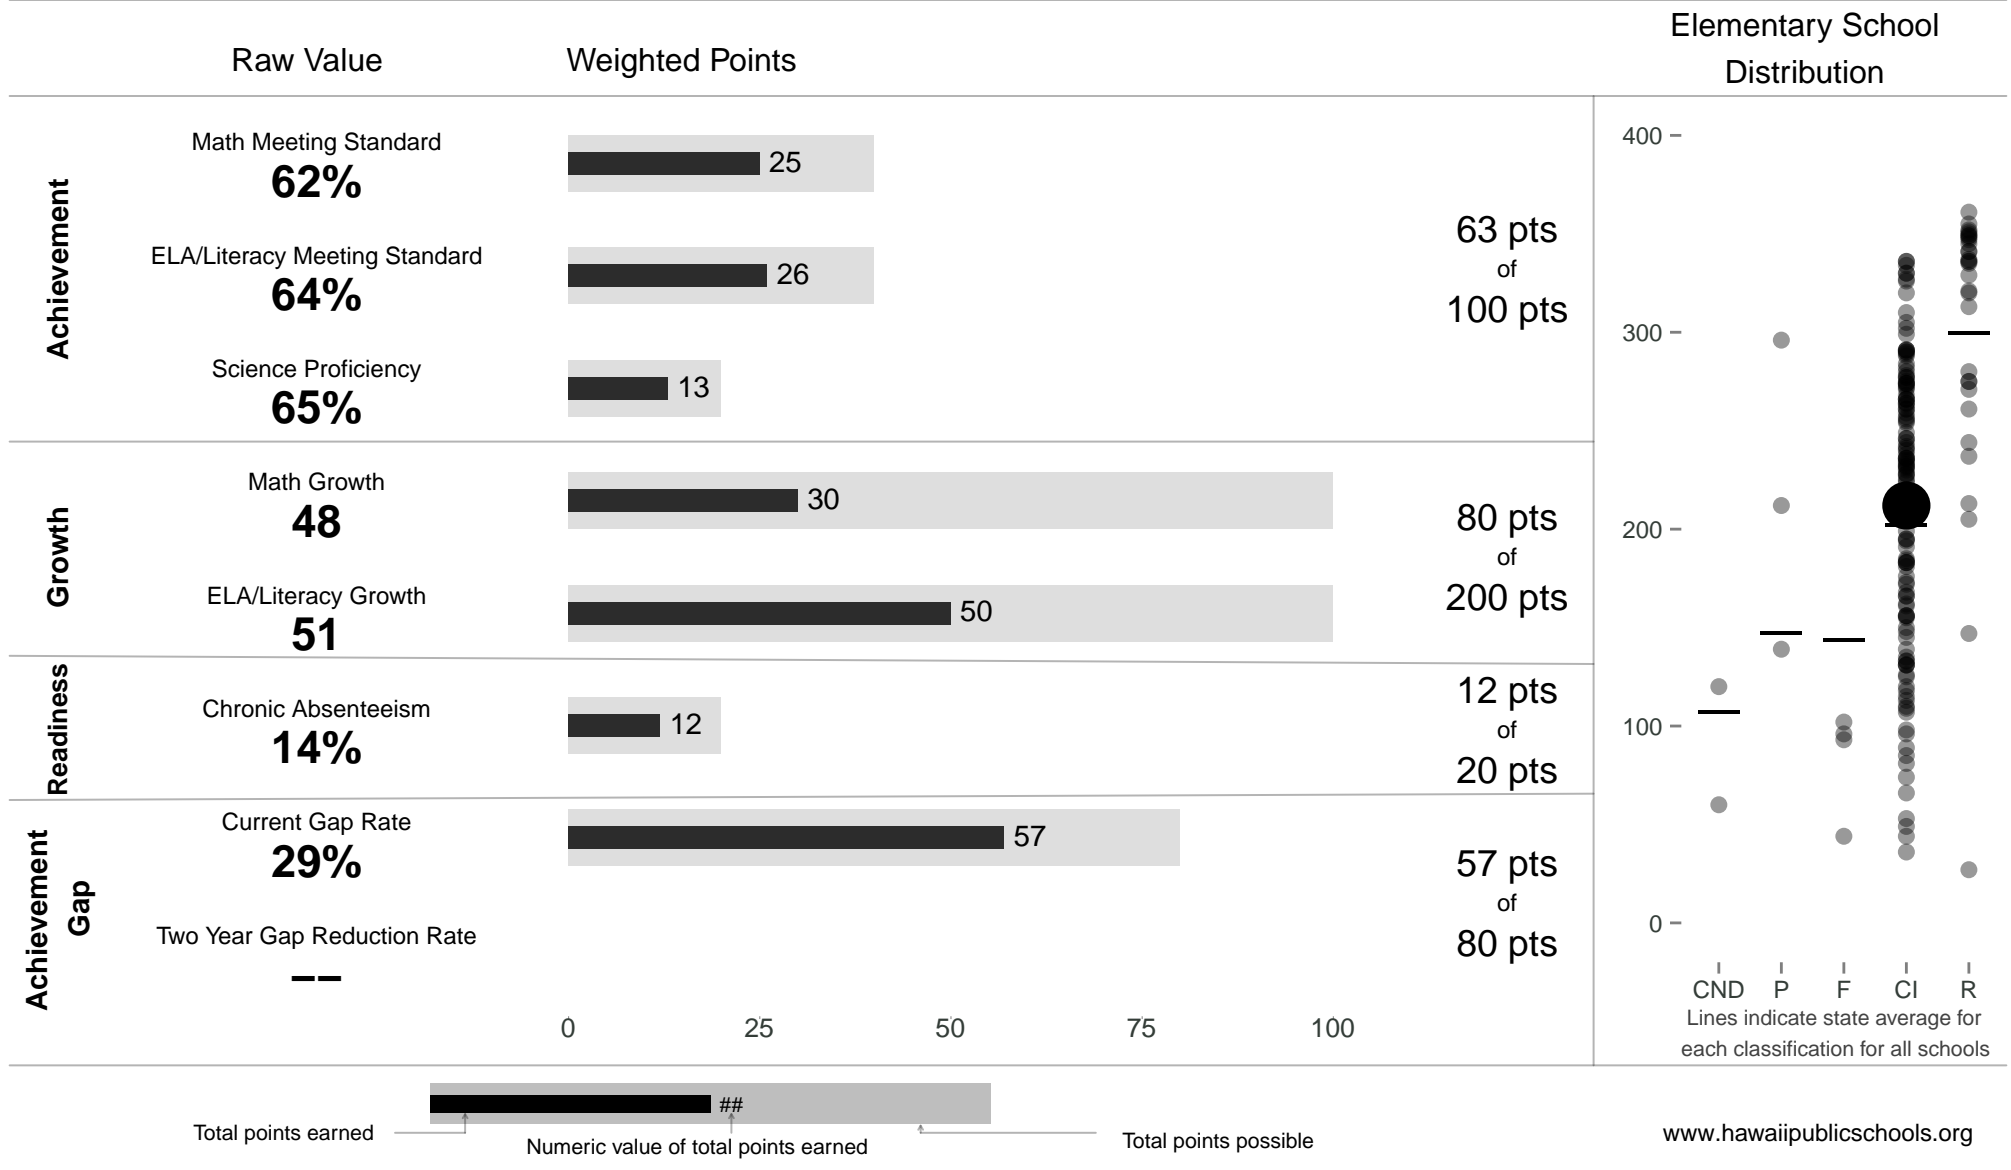

# Waialua Elementary

**212 points** of 400 points

School Year 2014–2015: Continuous Improvement

Trigger: None

School Year 2013–2014: Continuous Improvement

www.hawaiipublicschools.org

NOTE: Final display numbers are rounded, which may cause subtotals to appear to sum incorrectly. The total points value on the upper right is accurate.

Run Date: Tuesday, September 22, 2015