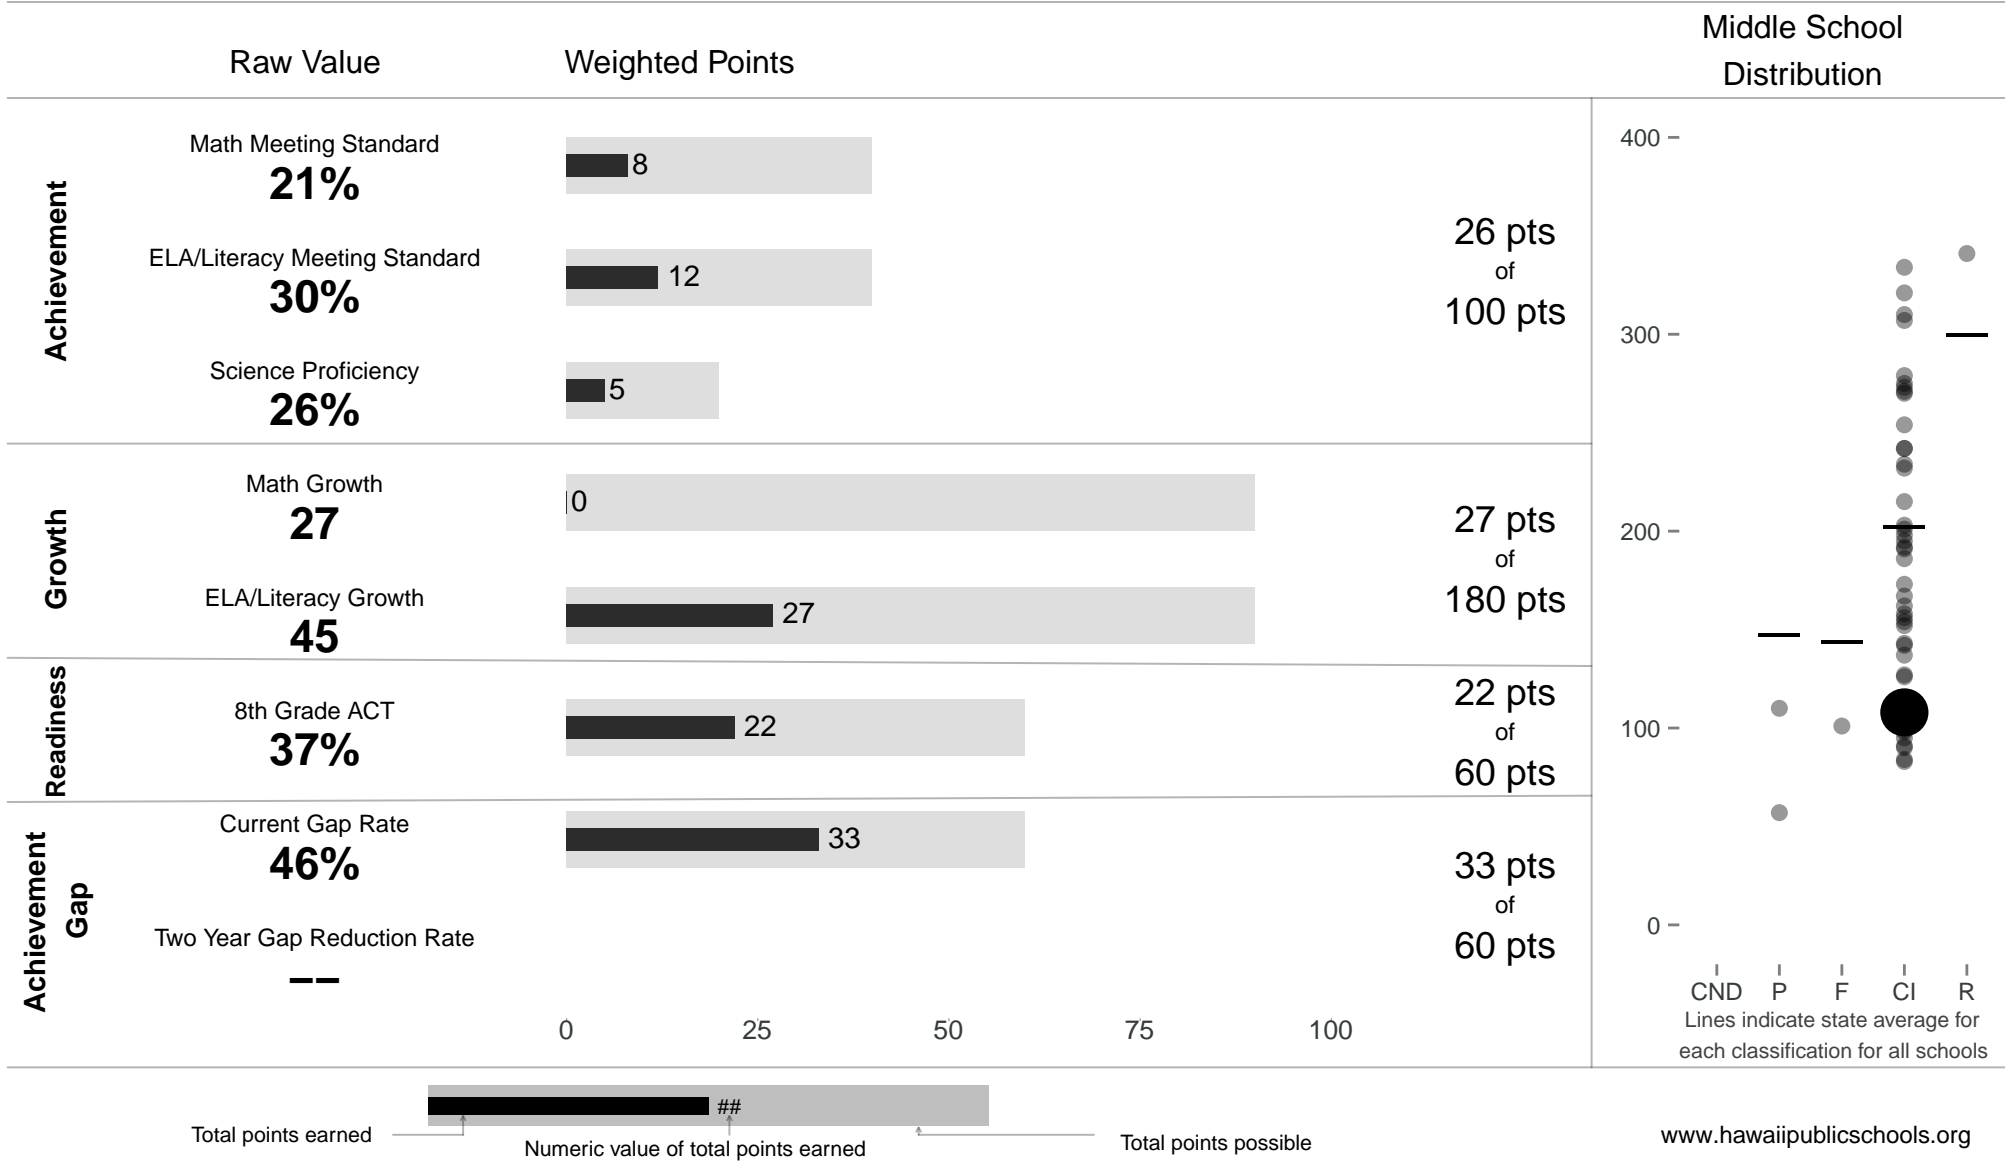

Waimea Canyon Middle

108 points of 400 points

School Year 2014–2015: Continuous Improvement

Trigger: None

School Year 2013–2014: Continuous Improvement

www.hawaiipublicschools.org

NOTE: Final display numbers are rounded, which may cause subtotals to appear to sum incorrectly. The total points value on the upper right is accurate.

Run Date: Tuesday, September 22, 2015