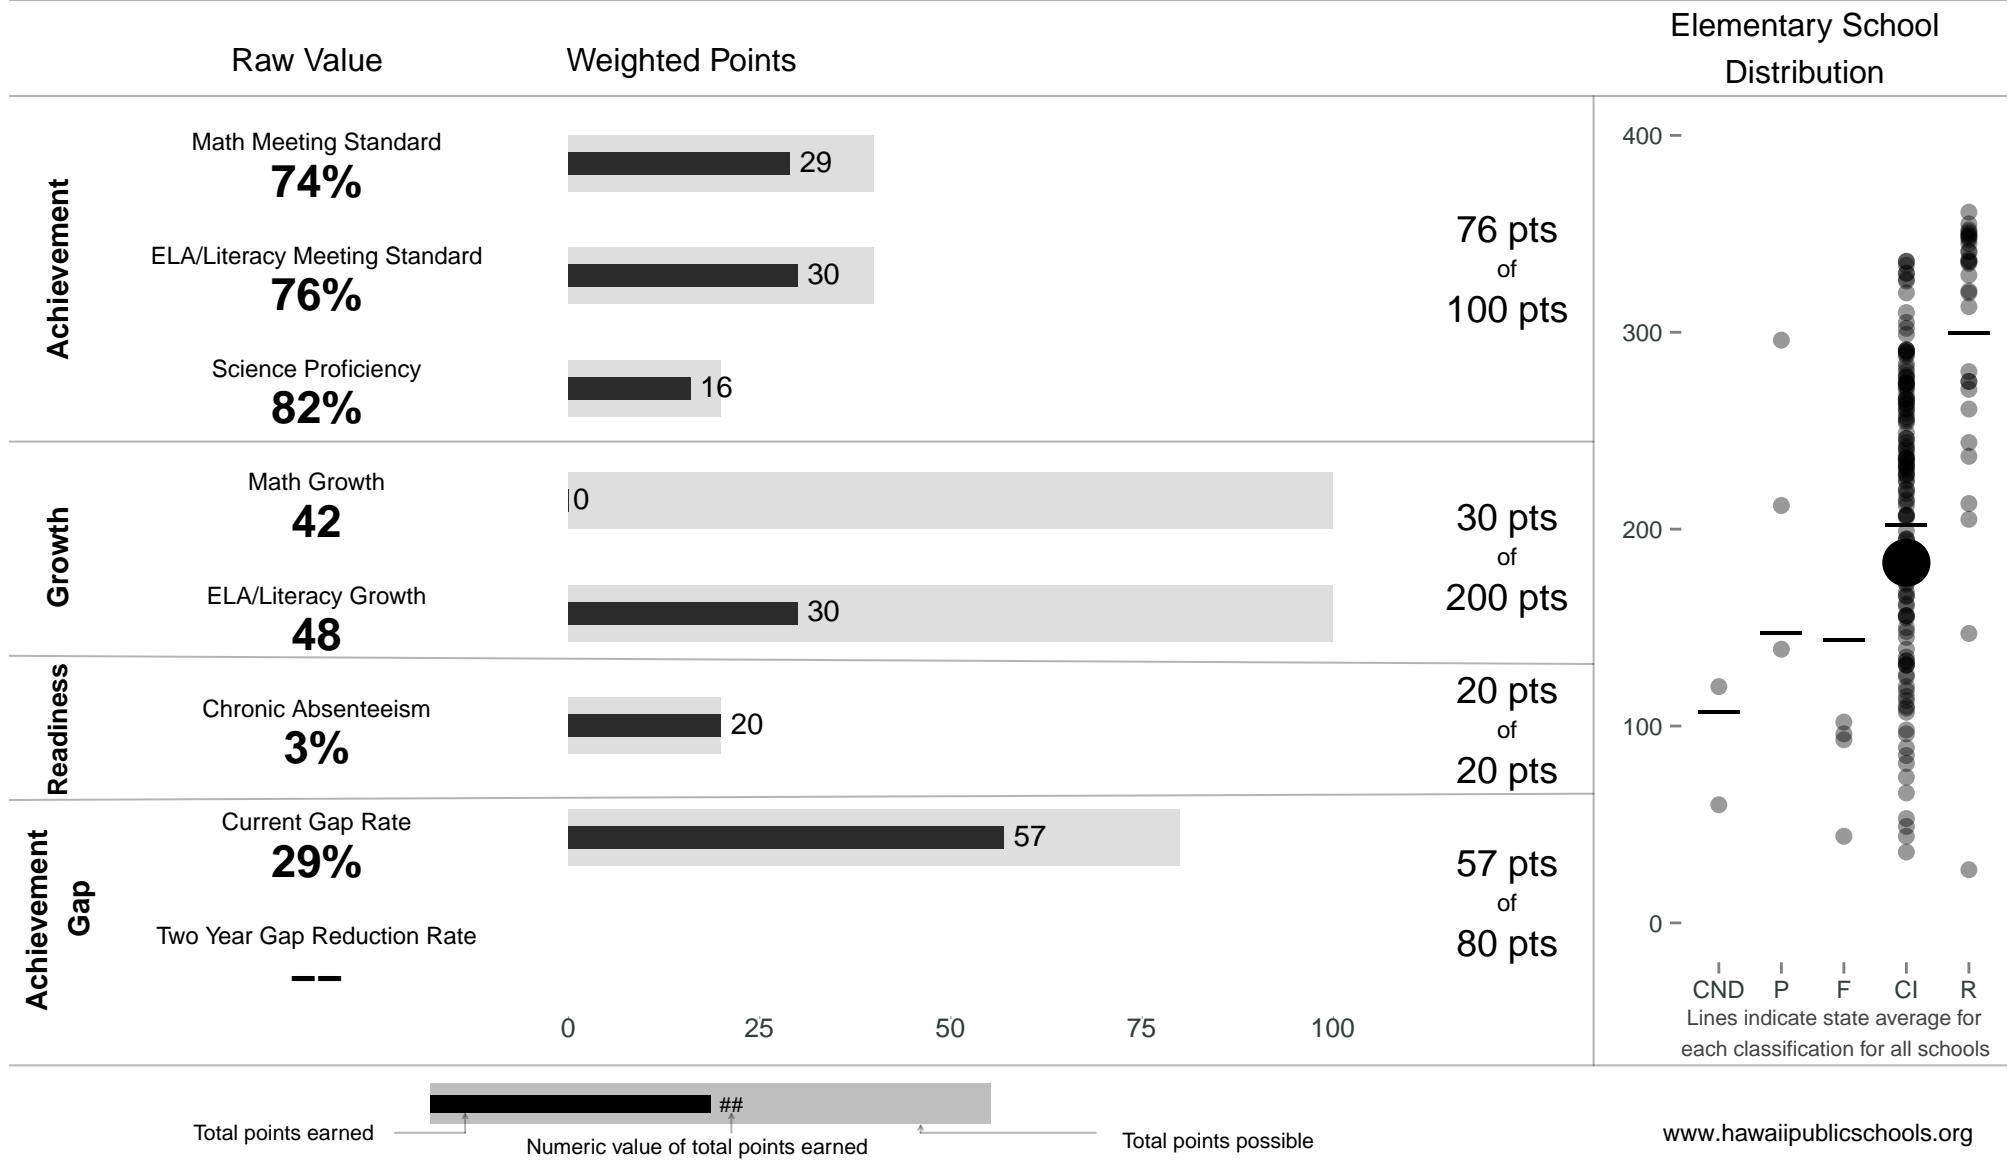

John H. Wilson Elementary

183 points of 400 points

School Year 2014–2015: Continuous Improvement

Trigger: None

School Year 2013–2014: Continuous Improvement

www.hawaiipublicschools.org

NOTE: Final display numbers are rounded, which may cause subtotals to appear to sum incorrectly. The total points value on the upper right is accurate.

Run Date: Tuesday, September 22, 2015