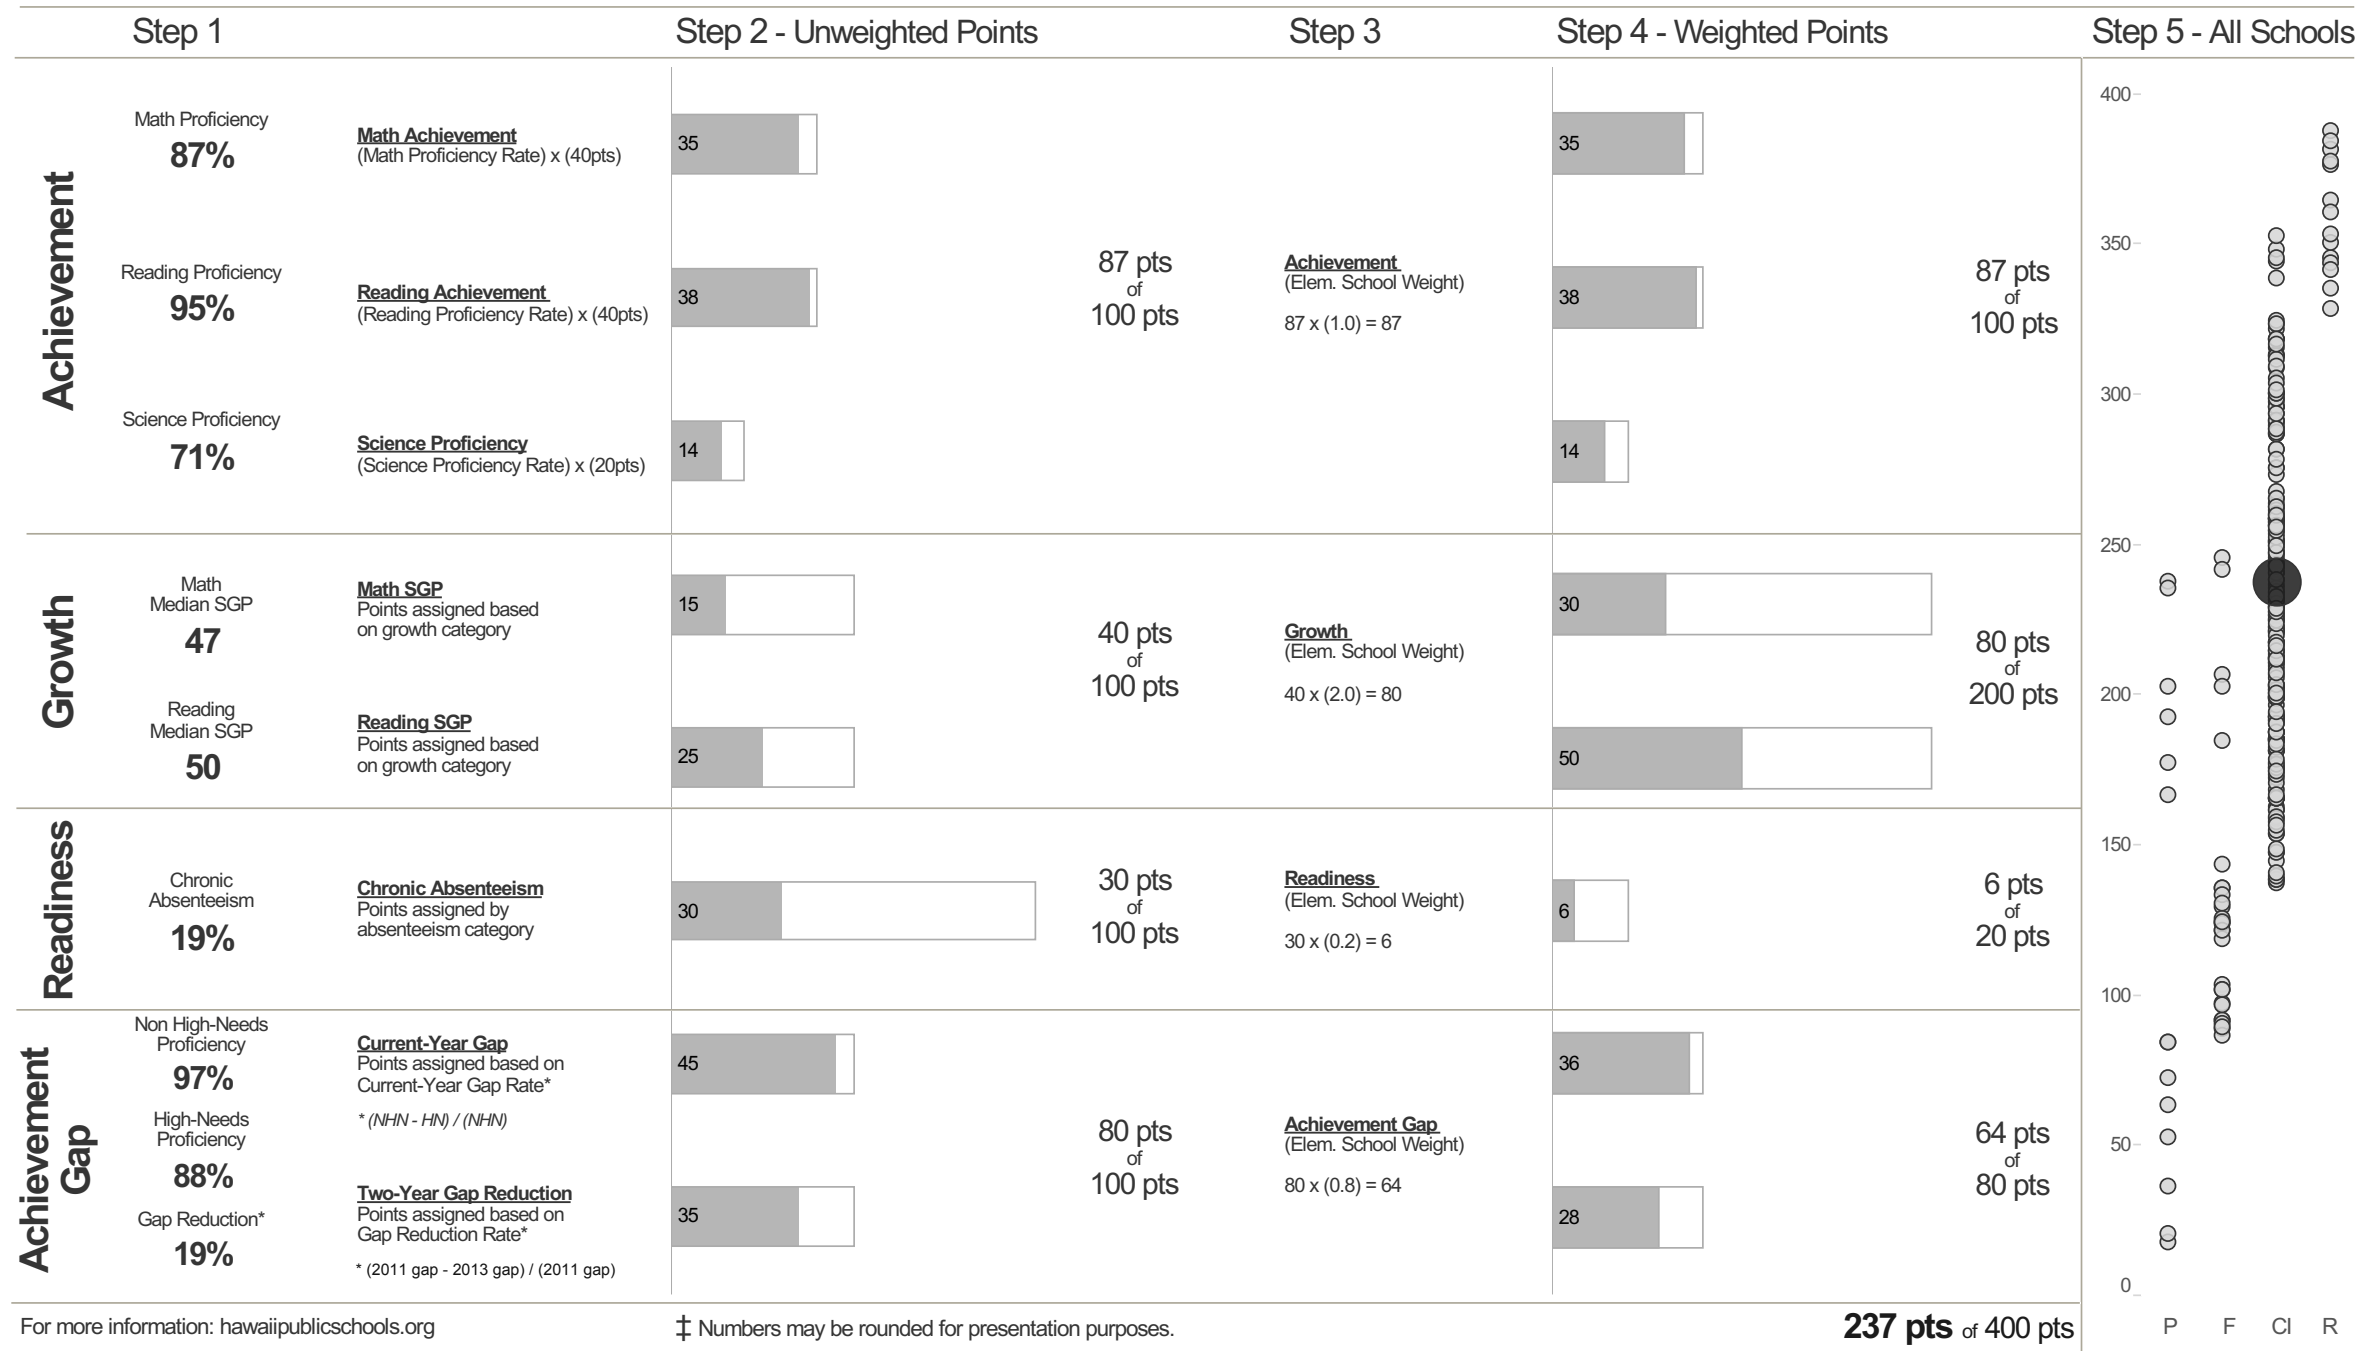

# Waialua Elementary Strive HI 2012-13 Step: **Continuous Improvement** Index Score: **237**

Automatic Classification: **None**

For more information: [hawaiipublicschools.org](http://hawaiipublicschools.org)

‡ Numbers may be rounded for presentation purposes.

**237 pts** of 400 pts

P F CI R