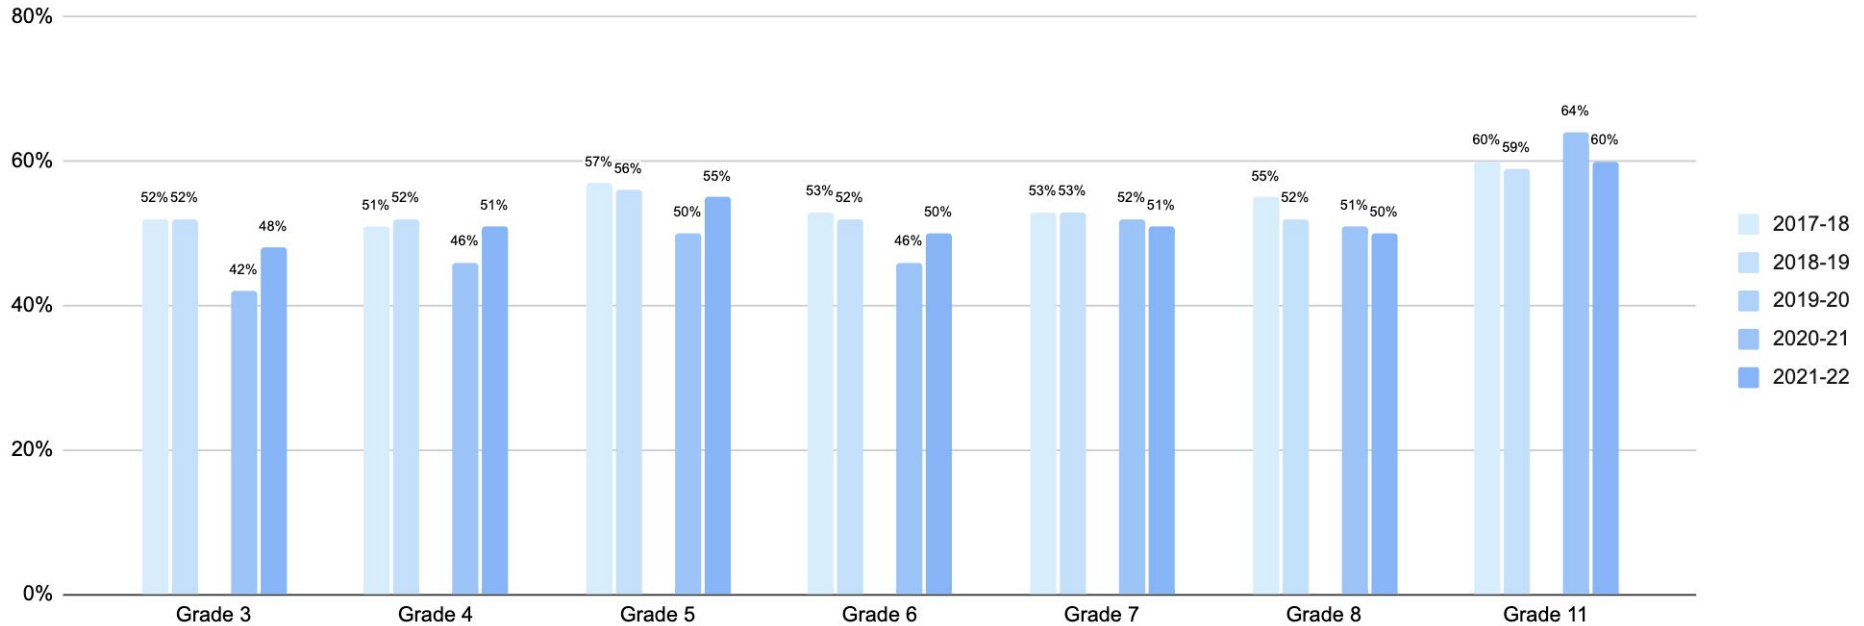

Language Arts Achievement – By Grade Level

Strive HI: Percent of students proficient (statewide), based on state standards