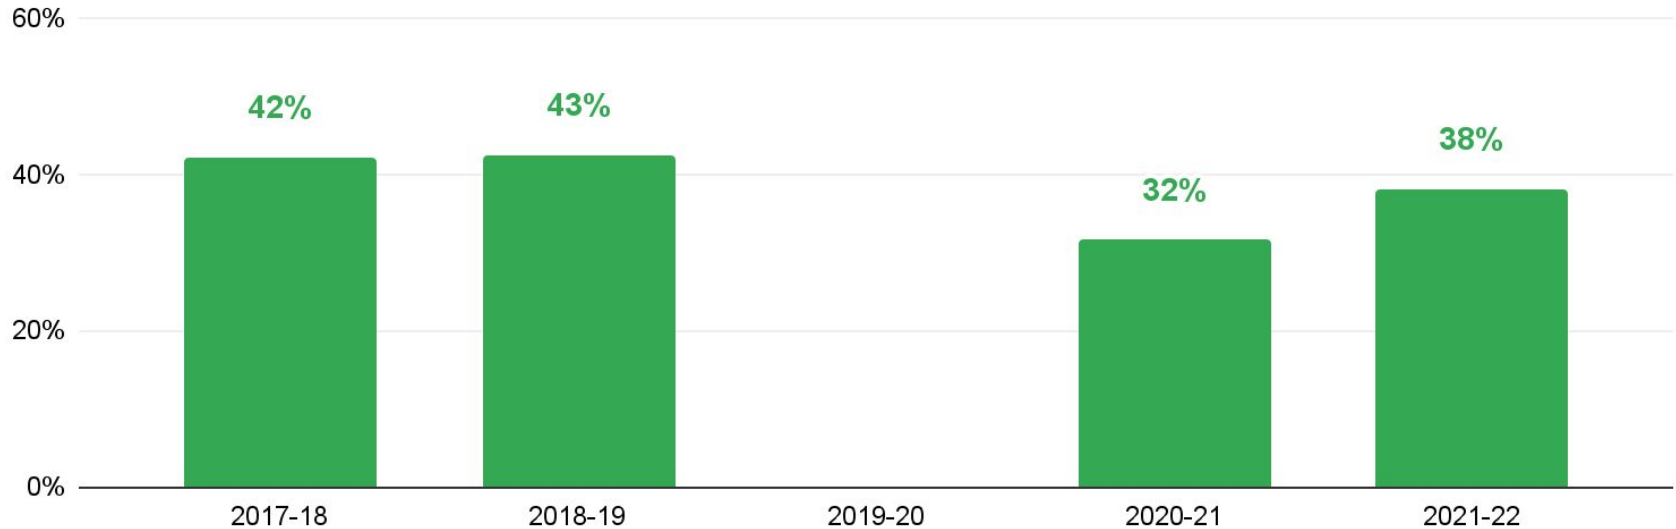

Academic Achievement – Mathematics

Strive HI: Percent of students proficient (statewide), based on state standards

Based on results from Smarter Balanced Assessment, KAEO, and HSA-Alt