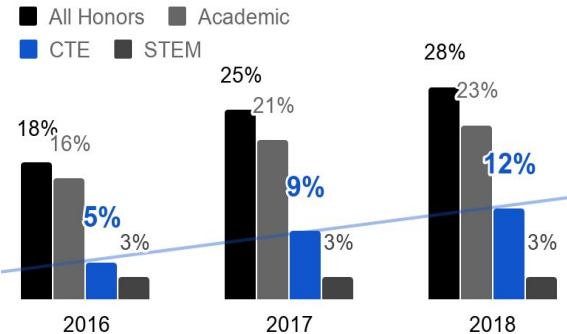

Hawai'i Readiness Trajectory

CTE Program Completers

HIDOE Honors Diplomas

On-Time Graduation

CLASS OF 2015 **82%**
 CLASS OF 2018 **84%**

Seals of Biliteracy

SOURCE: Hawaii P-20 College and Career Readiness Indicators report, April 2019