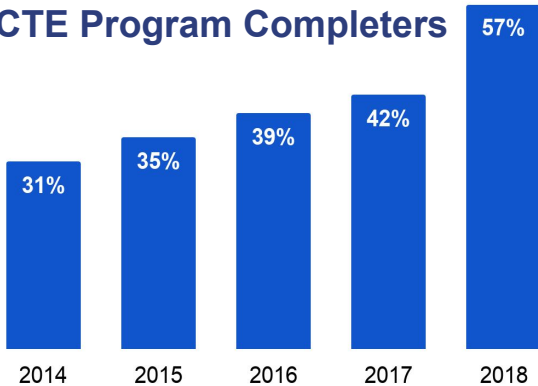

Hawai'i Readiness Trajectory

CTE Program Completers

HIDOE Honors Diplomas

On-Time Graduation

CLASS OF 2015 **82%**
 CLASS OF 2018 **84%**

Seals of Biliteracy

SOURCE: Hawaii P-20 College and Career Readiness Indicators report, April 2019