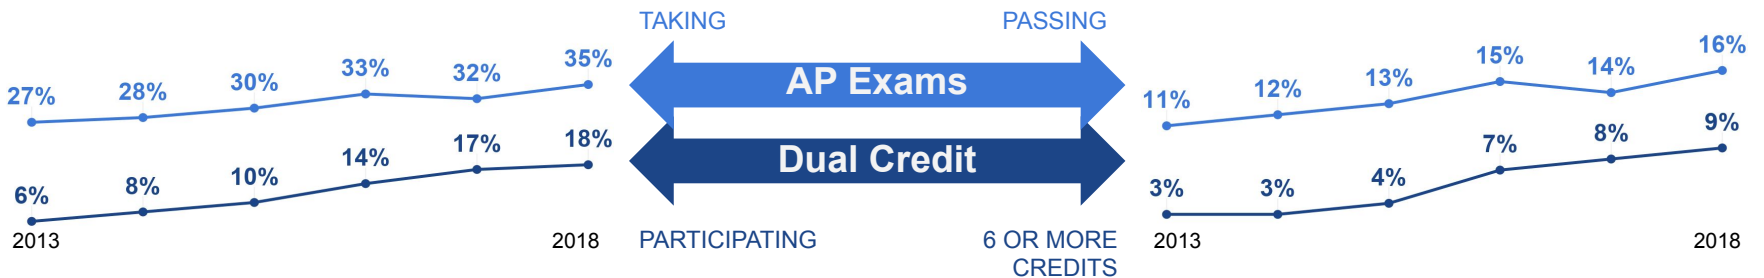

Hawai'i Readiness Trajectory

CTE Program Completers

HIDOE Honors Diplomas

On-Time Graduation

CLASS OF 2015 **82%**
 CLASS OF 2018 **84%**

Seals of Biliteracy

SOURCE: Hawaii P-20 College and Career Readiness Indicators report, April 2019