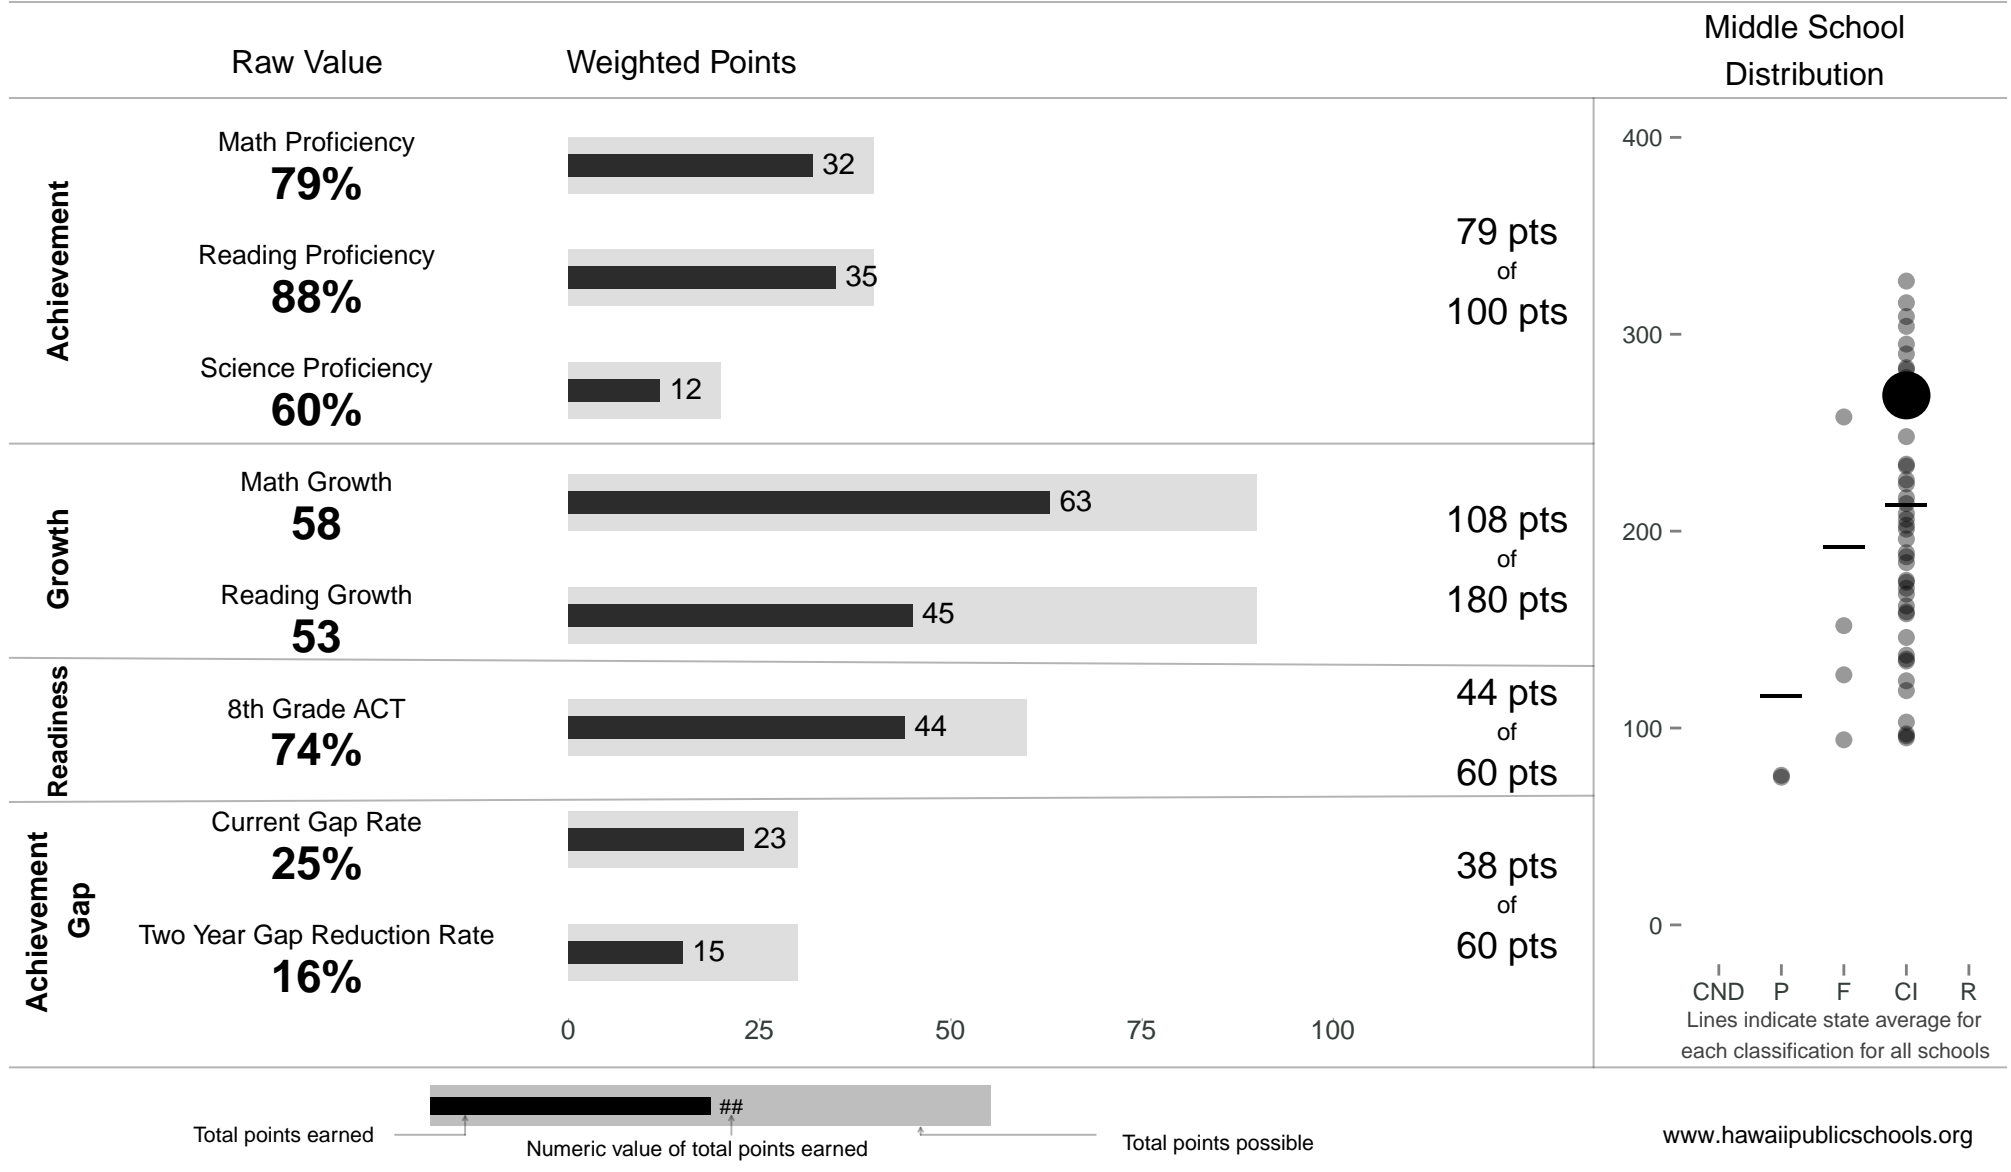

# Kaimuki Middle

**269 points** of 400 points

School Year 2013–2014: Continuous Improvement

Trigger: None

School Year 2012–2013: Continuous Improvement

NOTE: Final display numbers are rounded, which may cause subtotals to appear to sum incorrectly. The total points value on the upper right is accurate.