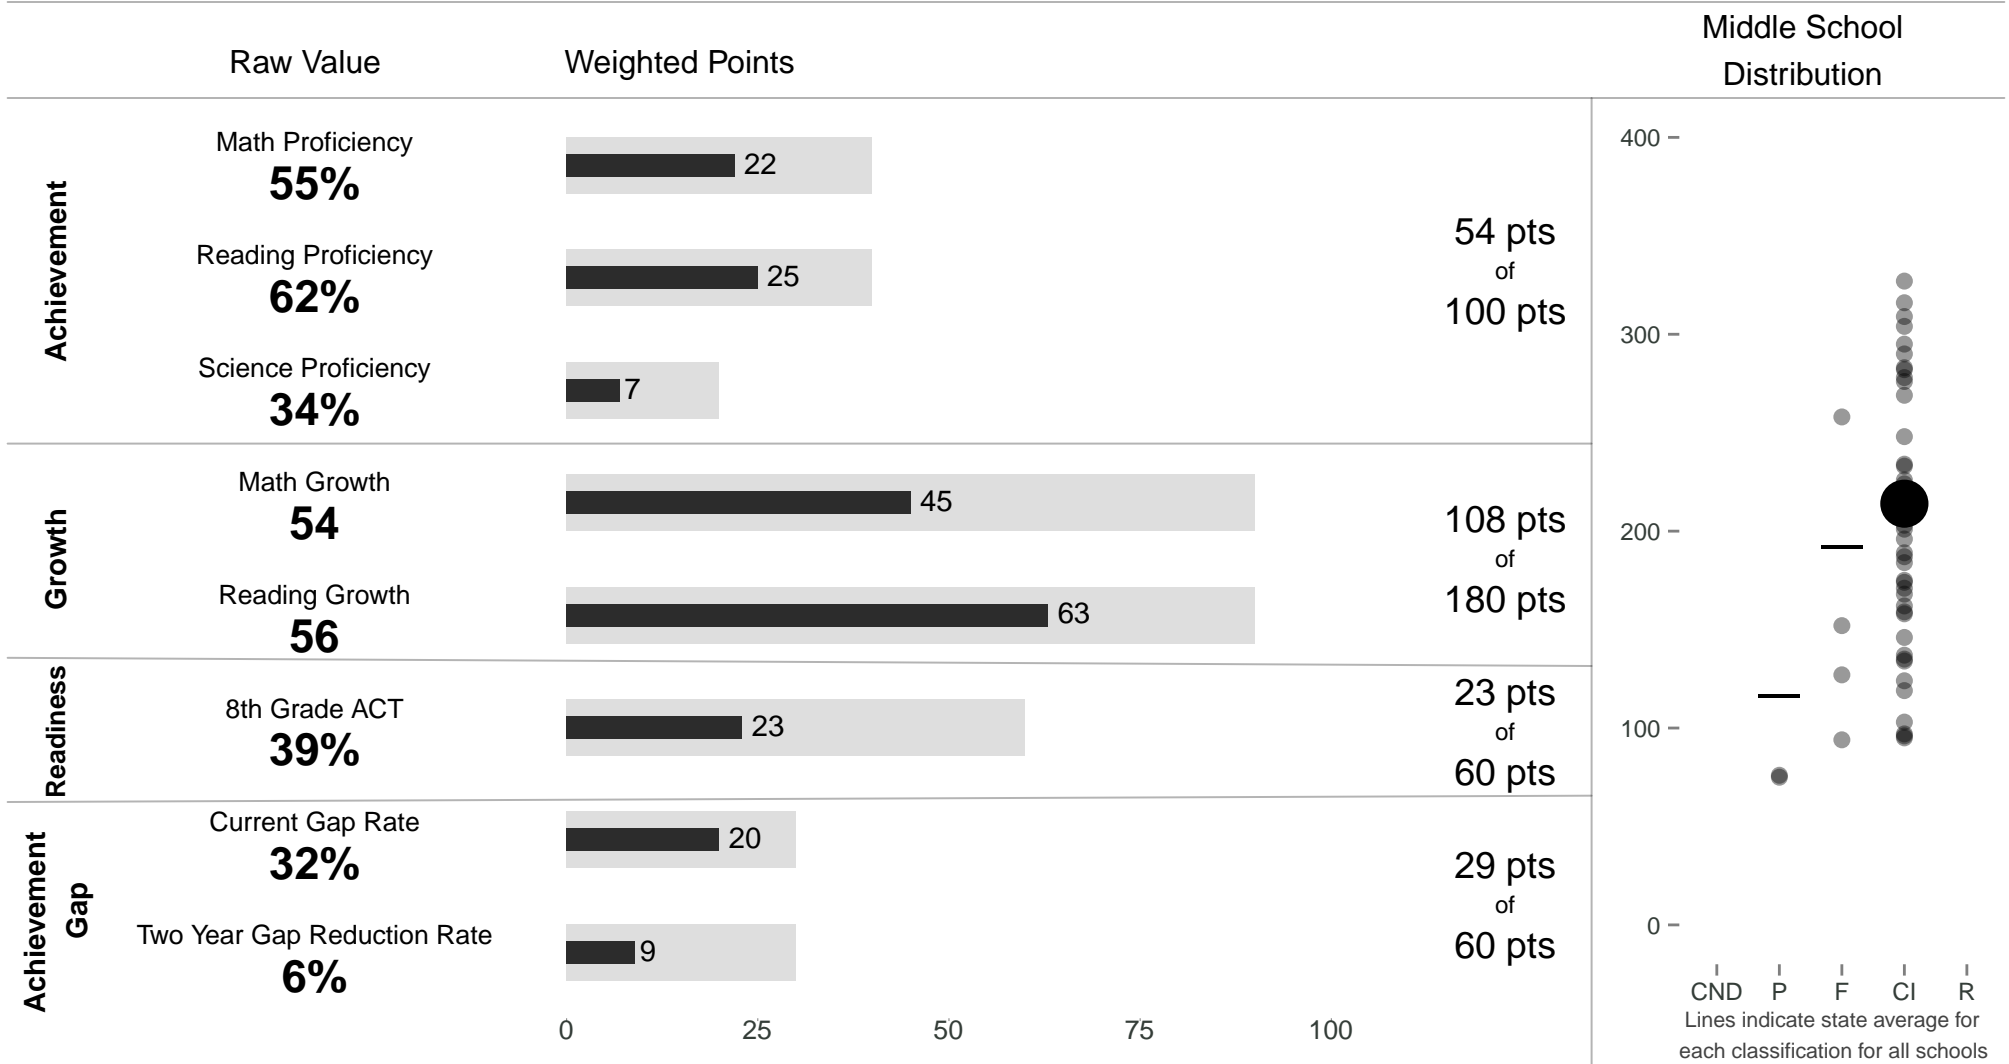

# King David Kalakaua Middle

**214 points** of 400 points

School Year 2013–2014: Continuous Improvement

Trigger: None

School Year 2012–2013: Continuous Improvement

www.hawaiipublicschools.org

NOTE: Final display numbers are rounded, which may cause subtotals to appear to sum incorrectly. The total points value on the upper right is accurate.

Run Date: Thursday, September 11, 2014 – Final Run