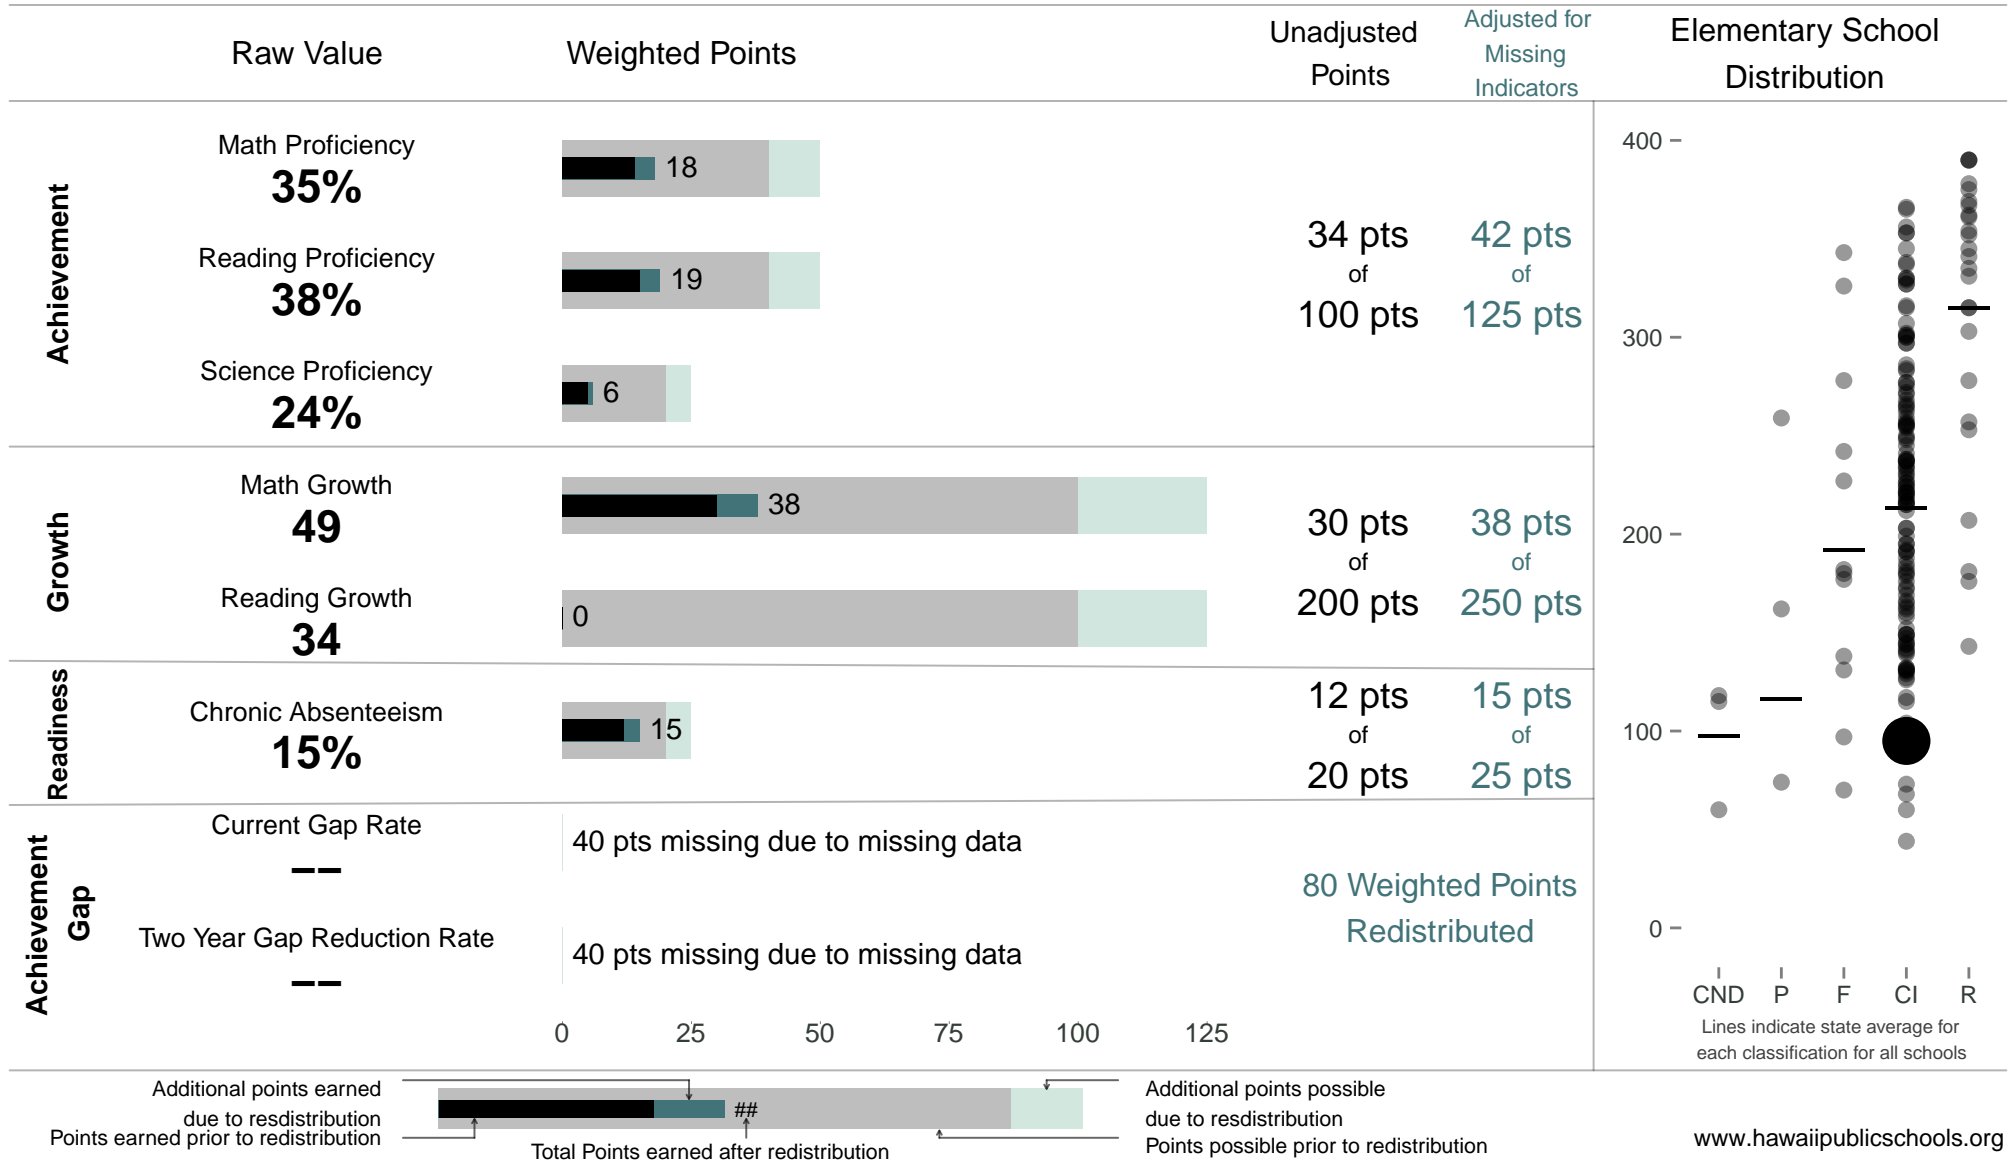

Kalihi Elementary

95 points of 400 points

School Year 2013–2014: Continuous Improvement

Trigger: None

School Year 2012–2013: Continuous Improvement

NOTE: Final display numbers are rounded, which may cause subtotals to appear to sum incorrectly. The total points value on the upper right is accurate.