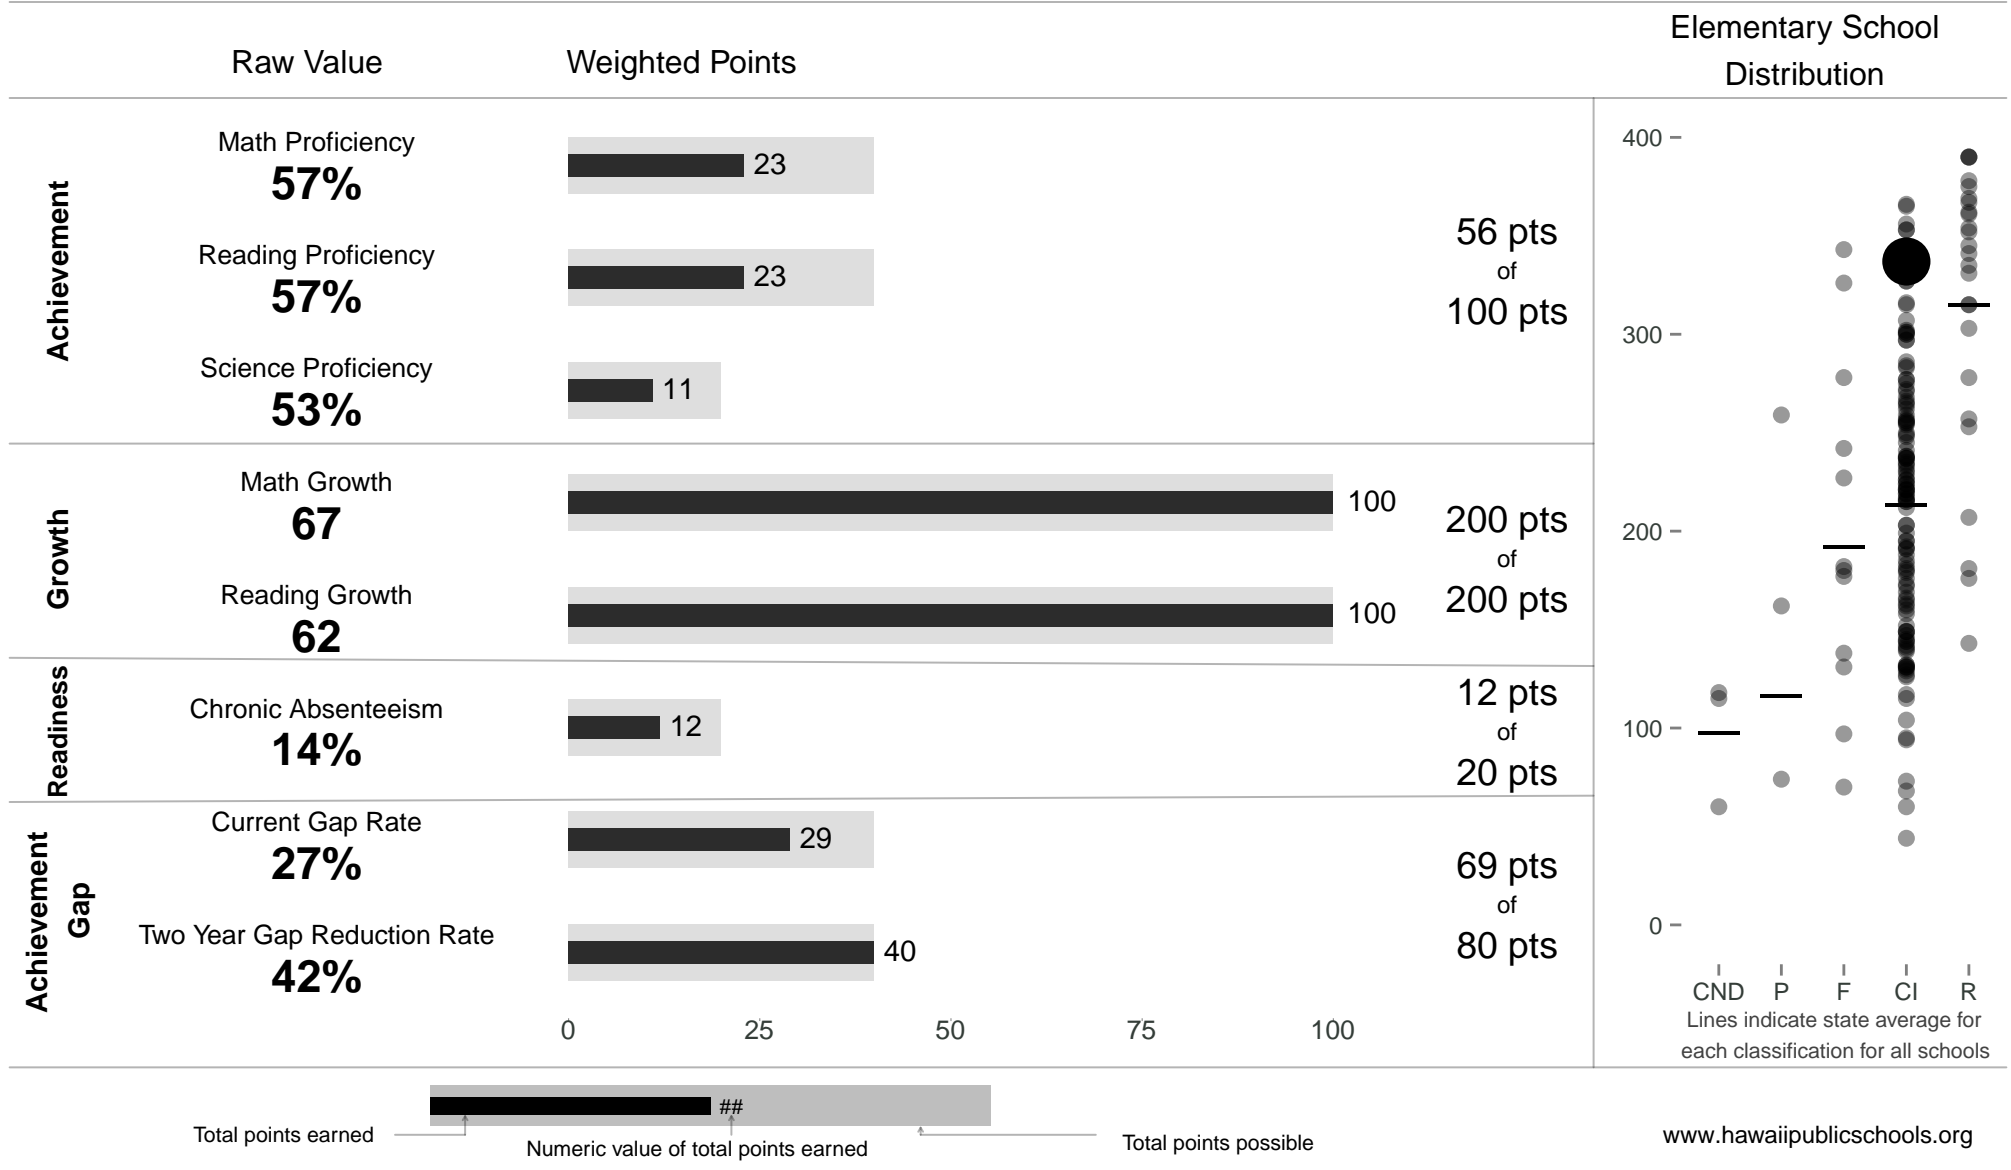

# Kalihi-waena Elementary

**337 points** of 400 points

School Year 2013–2014: Continuous Improvement

Trigger: None

School Year 2012–2013: Continuous Improvement

NOTE: Final display numbers are rounded, which may cause subtotals to appear to sum incorrectly. The total points value on the upper right is accurate.