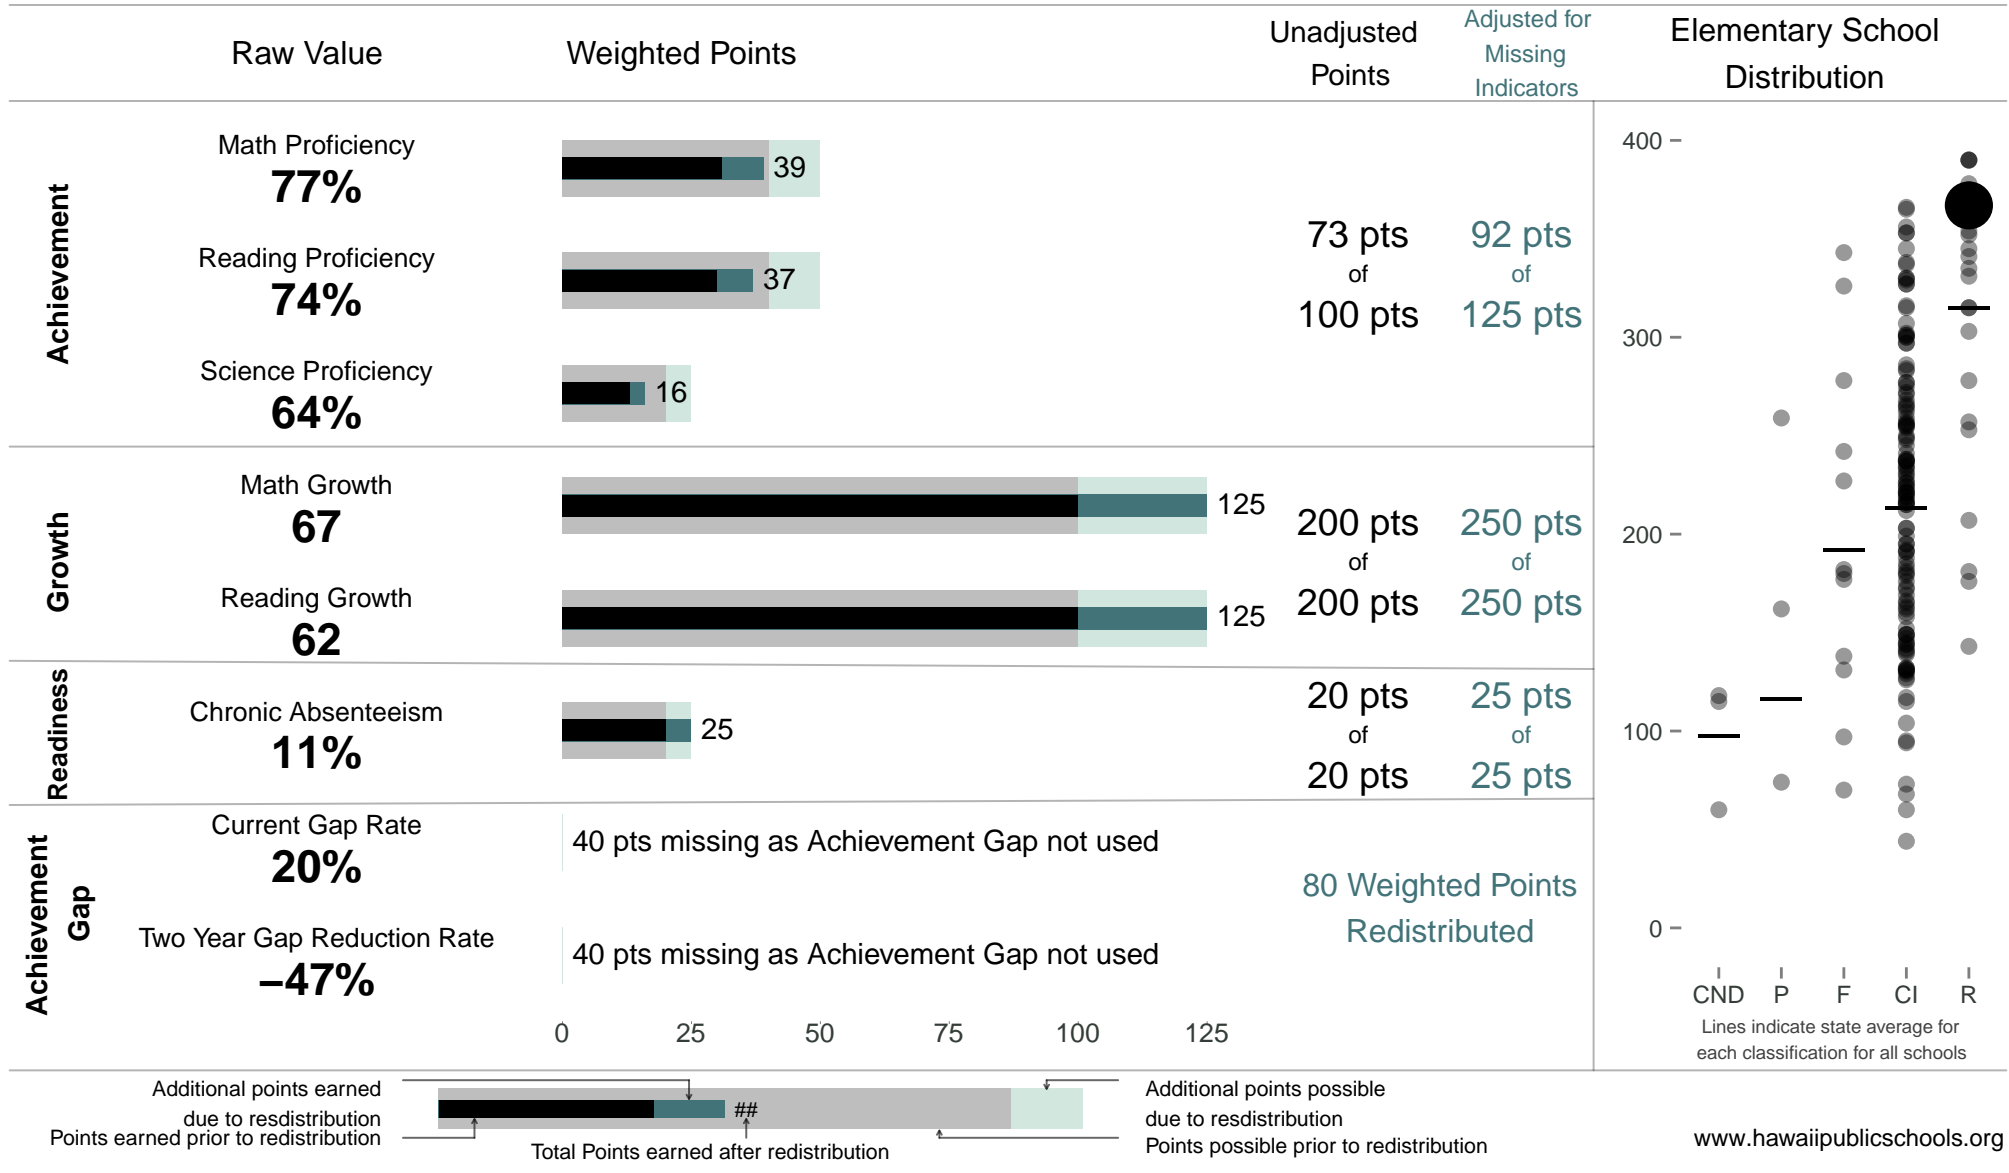

Lanakila Elementary

367 points of 400 points

School Year 2013–2014: Recognition

Trigger: Carry Over

School Year 2012–2013: Recognition

www.hawaiipublicschools.org

NOTE: Final display numbers are rounded, which may cause subtotals to appear to sum incorrectly. The total points value on the upper right is accurate.

Run Date: Thursday, September 11, 2014 – Final Run