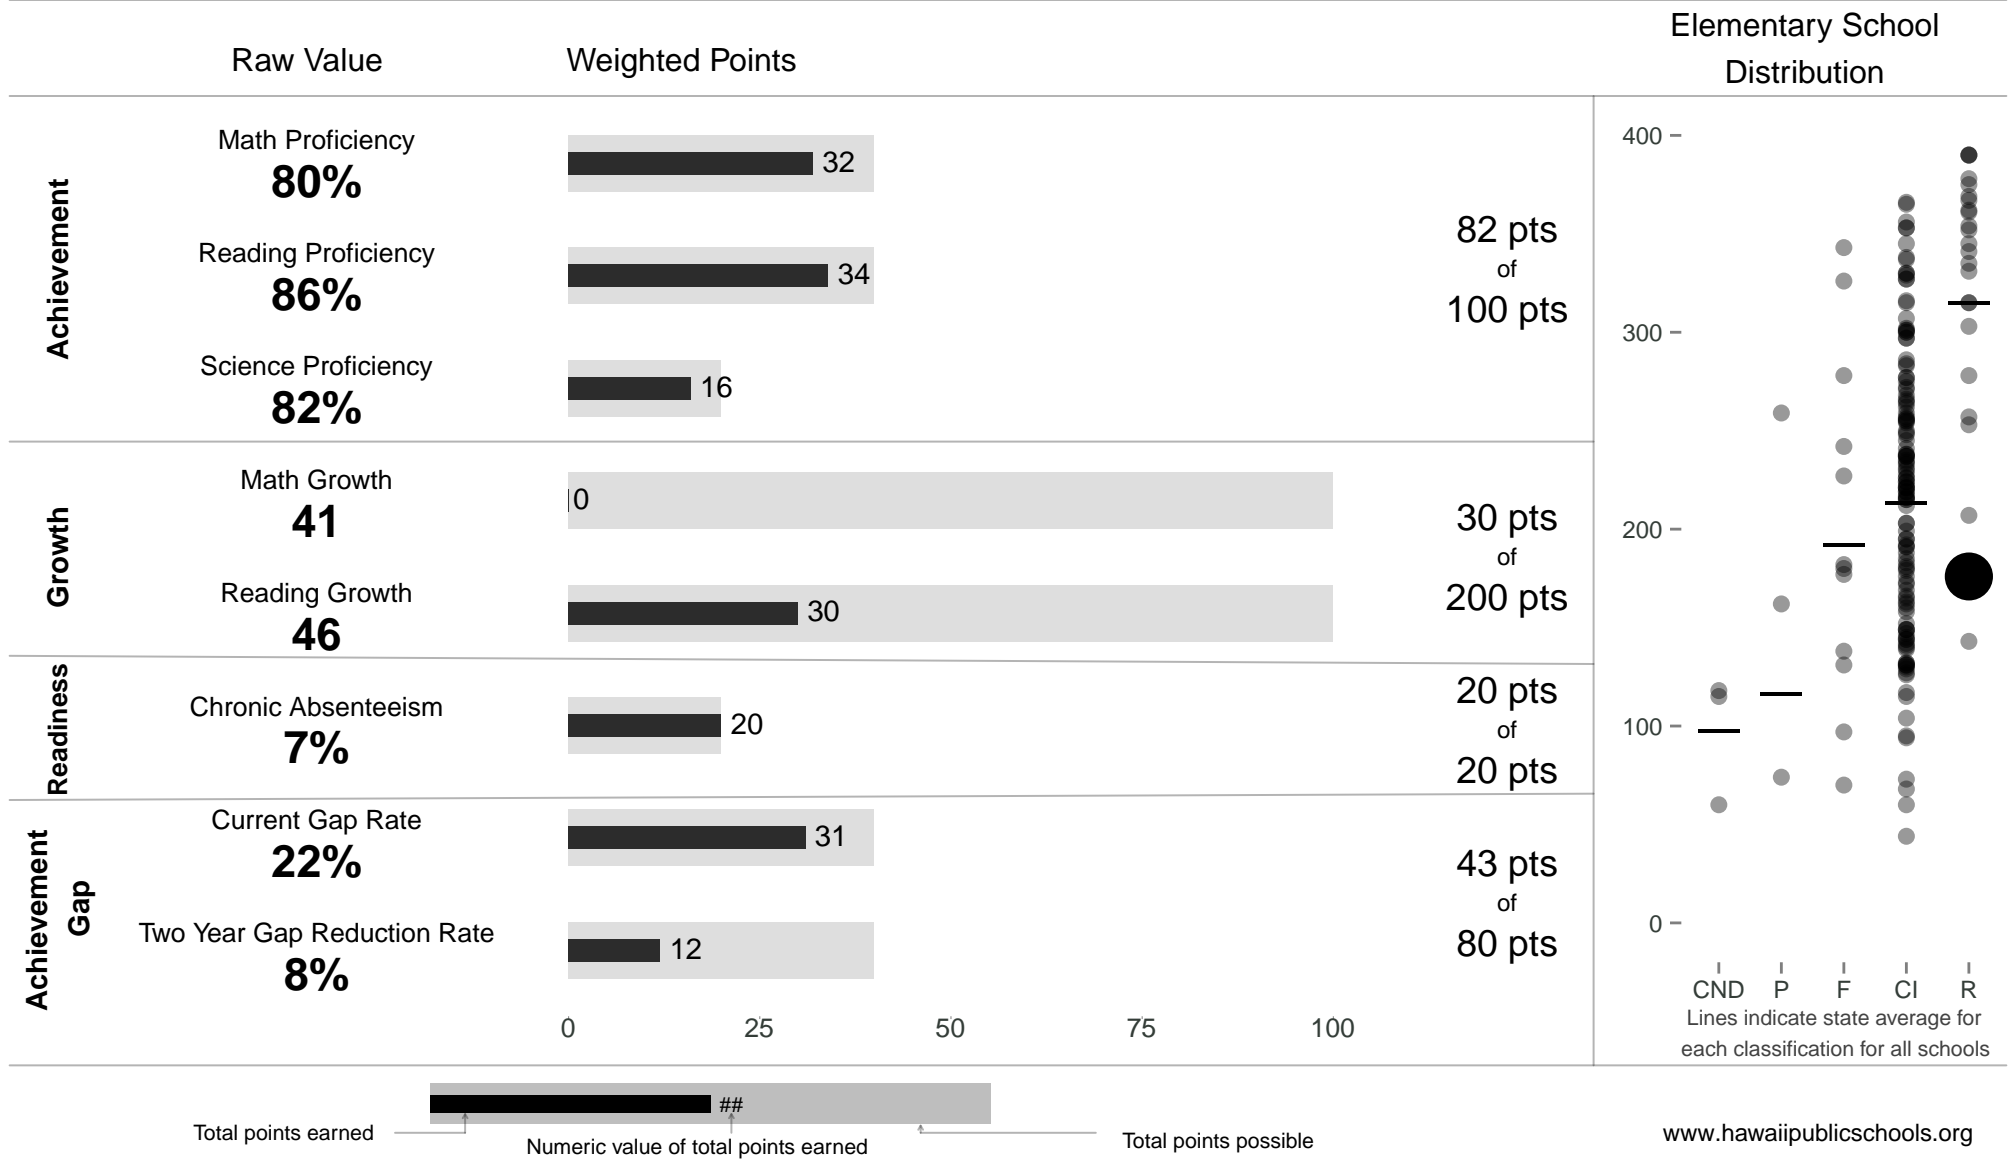

King Liholiho Elementary

176 points of 400 points

School Year 2013–2014: Recognition

Trigger: Carry Over

School Year 2012–2013: Recognition

NOTE: Final display numbers are rounded, which may cause subtotals to appear to sum incorrectly. The total points value on the upper right is accurate.