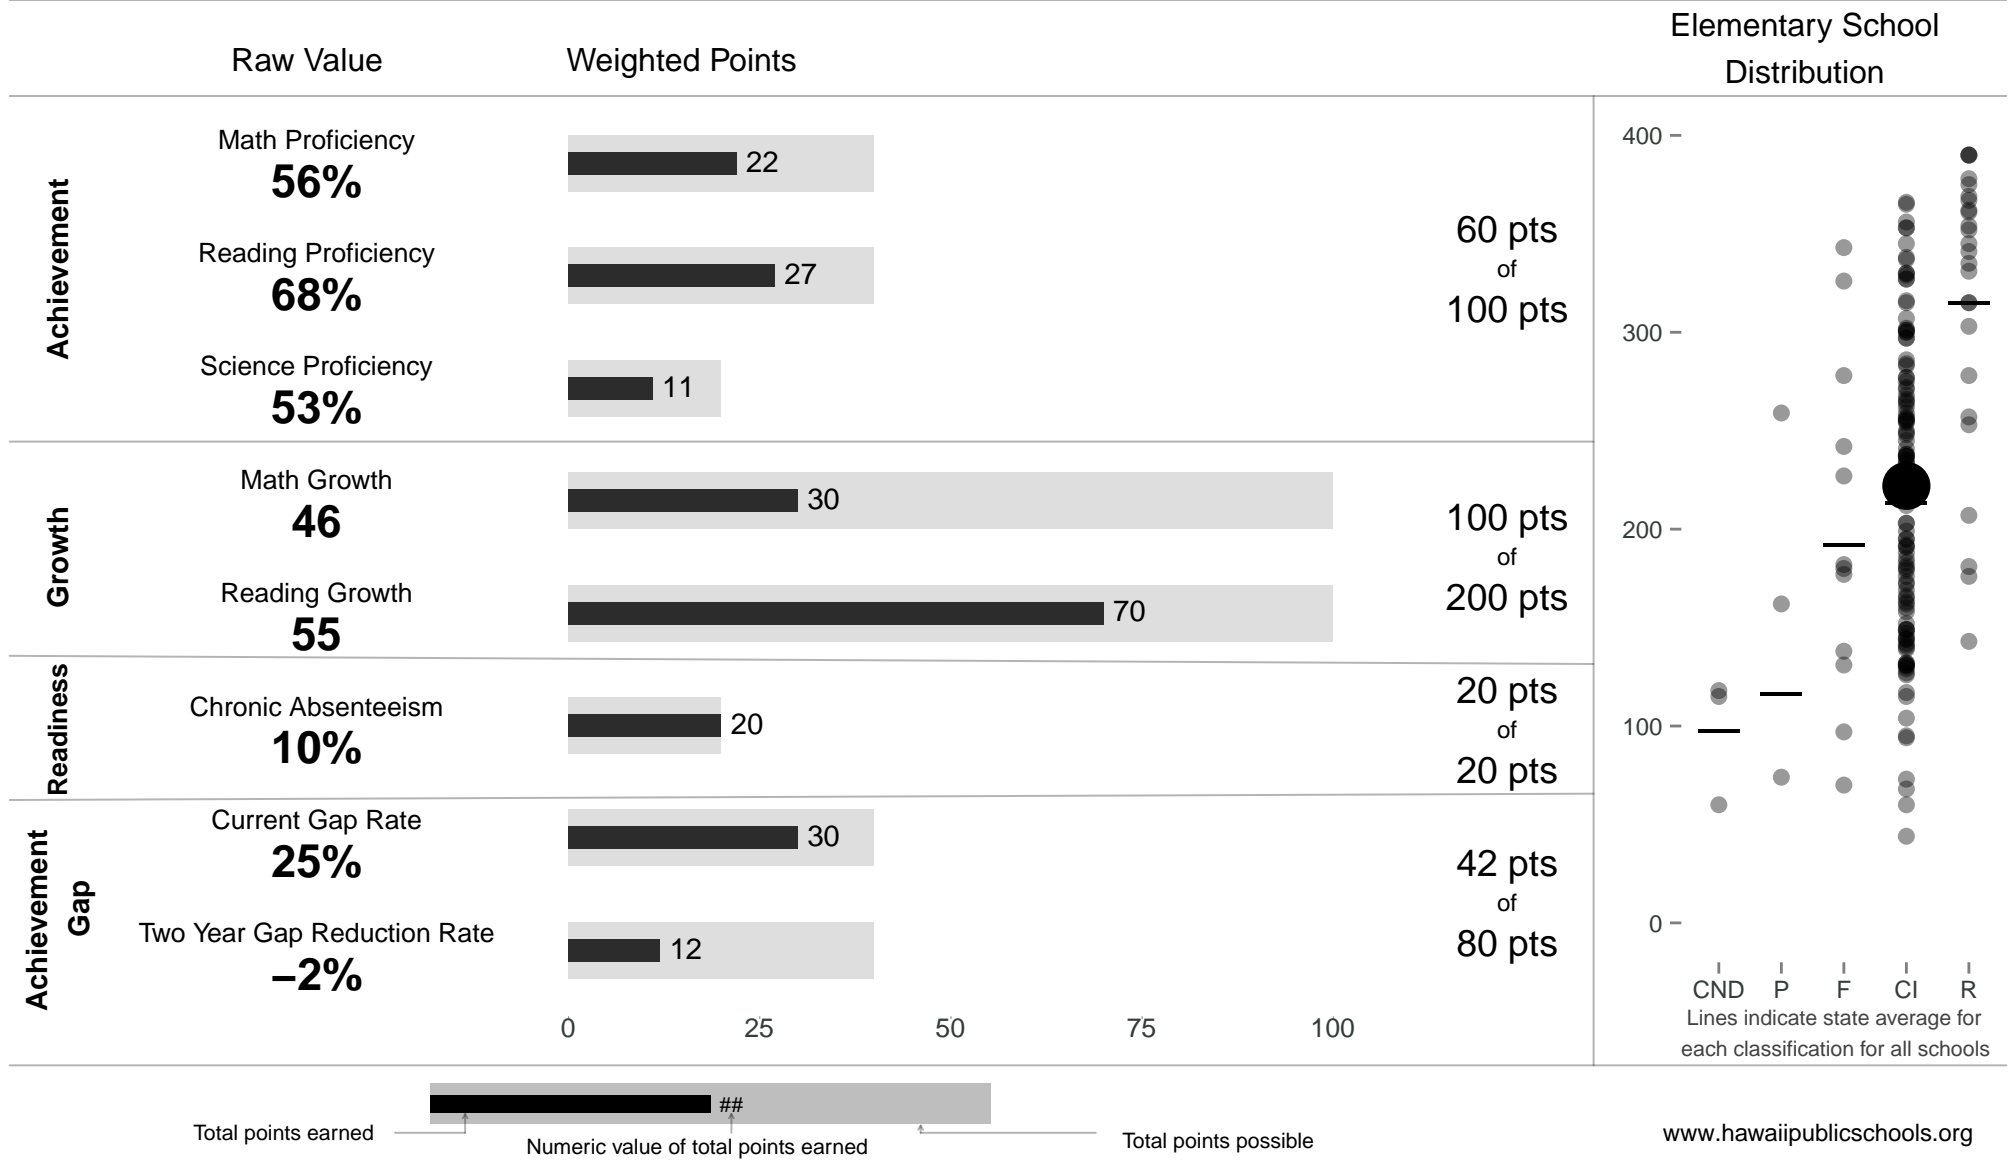

King William Lunaliilo Elementary

222 points of 400 points

School Year 2013–2014: Continuous Improvement

Trigger: None

School Year 2012–2013: Continuous Improvement

NOTE: Final display numbers are rounded, which may cause subtotals to appear to sum incorrectly. The total points value on the upper right is accurate.