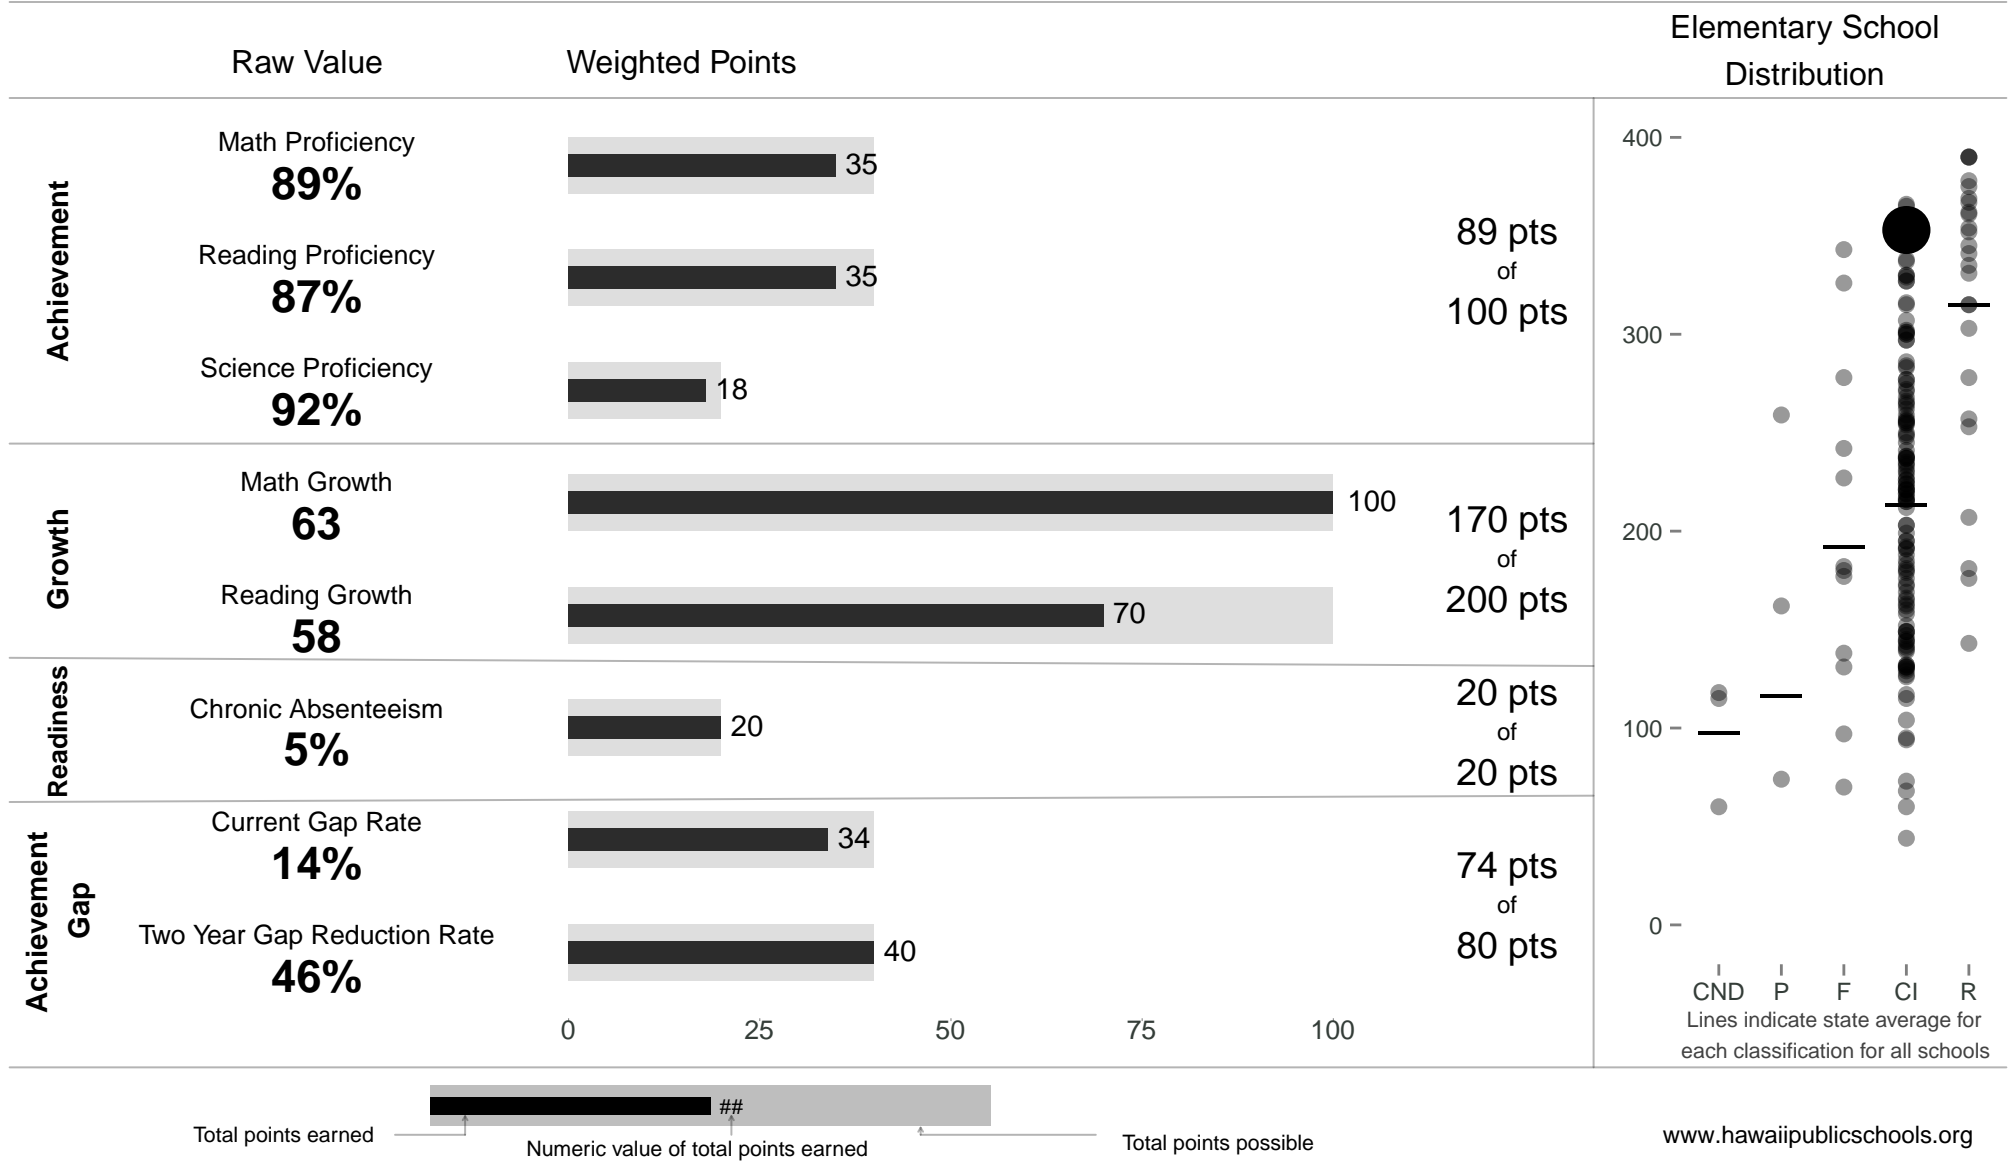

Maemae Elementary

353 points of 400 points

School Year 2013–2014: Continuous Improvement

Trigger: None

School Year 2012–2013: Continuous Improvement

NOTE: Final display numbers are rounded, which may cause subtotals to appear to sum incorrectly. The total points value on the upper right is accurate.