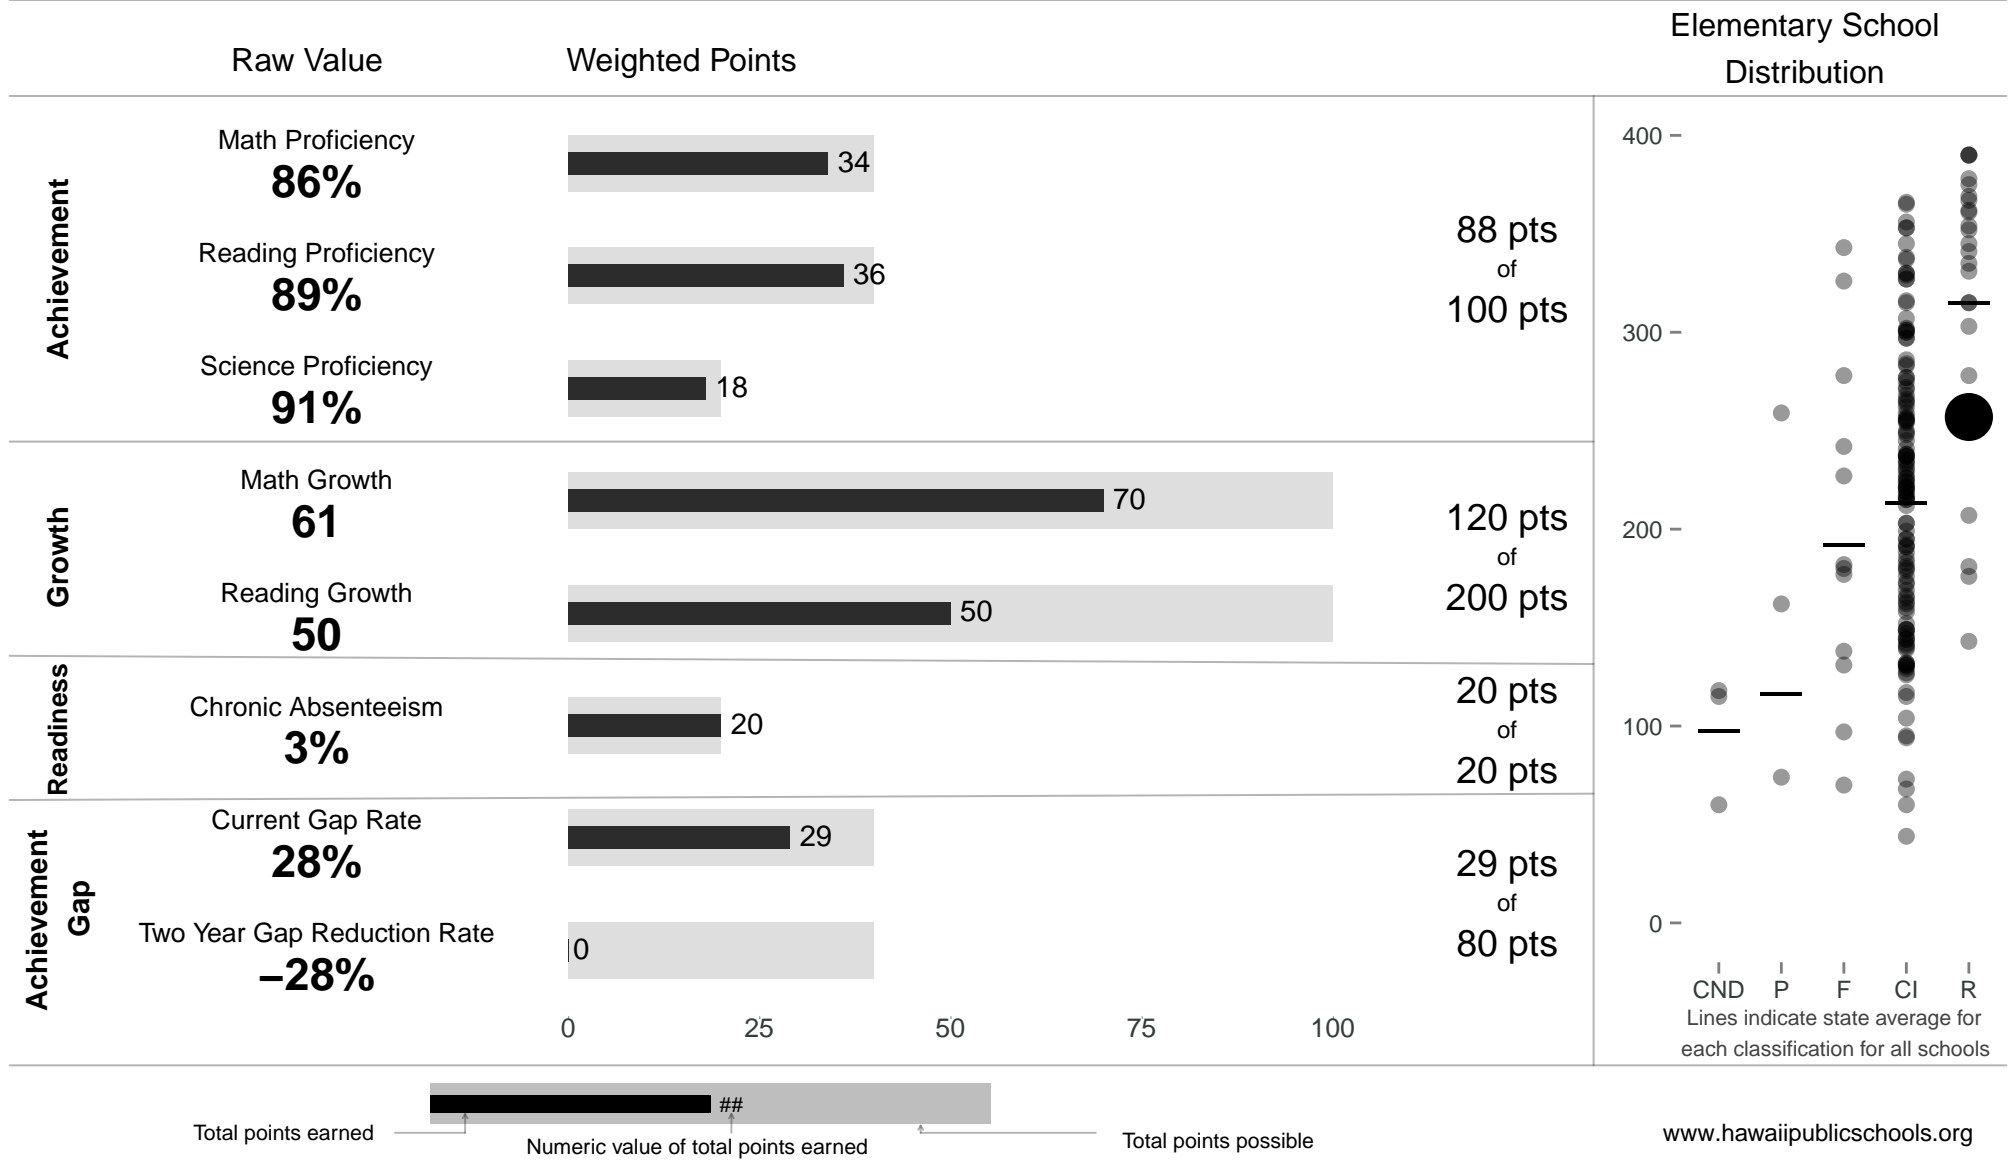

Manoa Elementary

257 points of 400 points

School Year 2013–2014: Recognition

Trigger: Carry Over

School Year 2012–2013: Recognition

www.hawaiipublicschools.org

NOTE: Final display numbers are rounded, which may cause subtotals to appear to sum incorrectly. The total points value on the upper right is accurate.

Run Date: Thursday, September 11, 2014 – Final Run