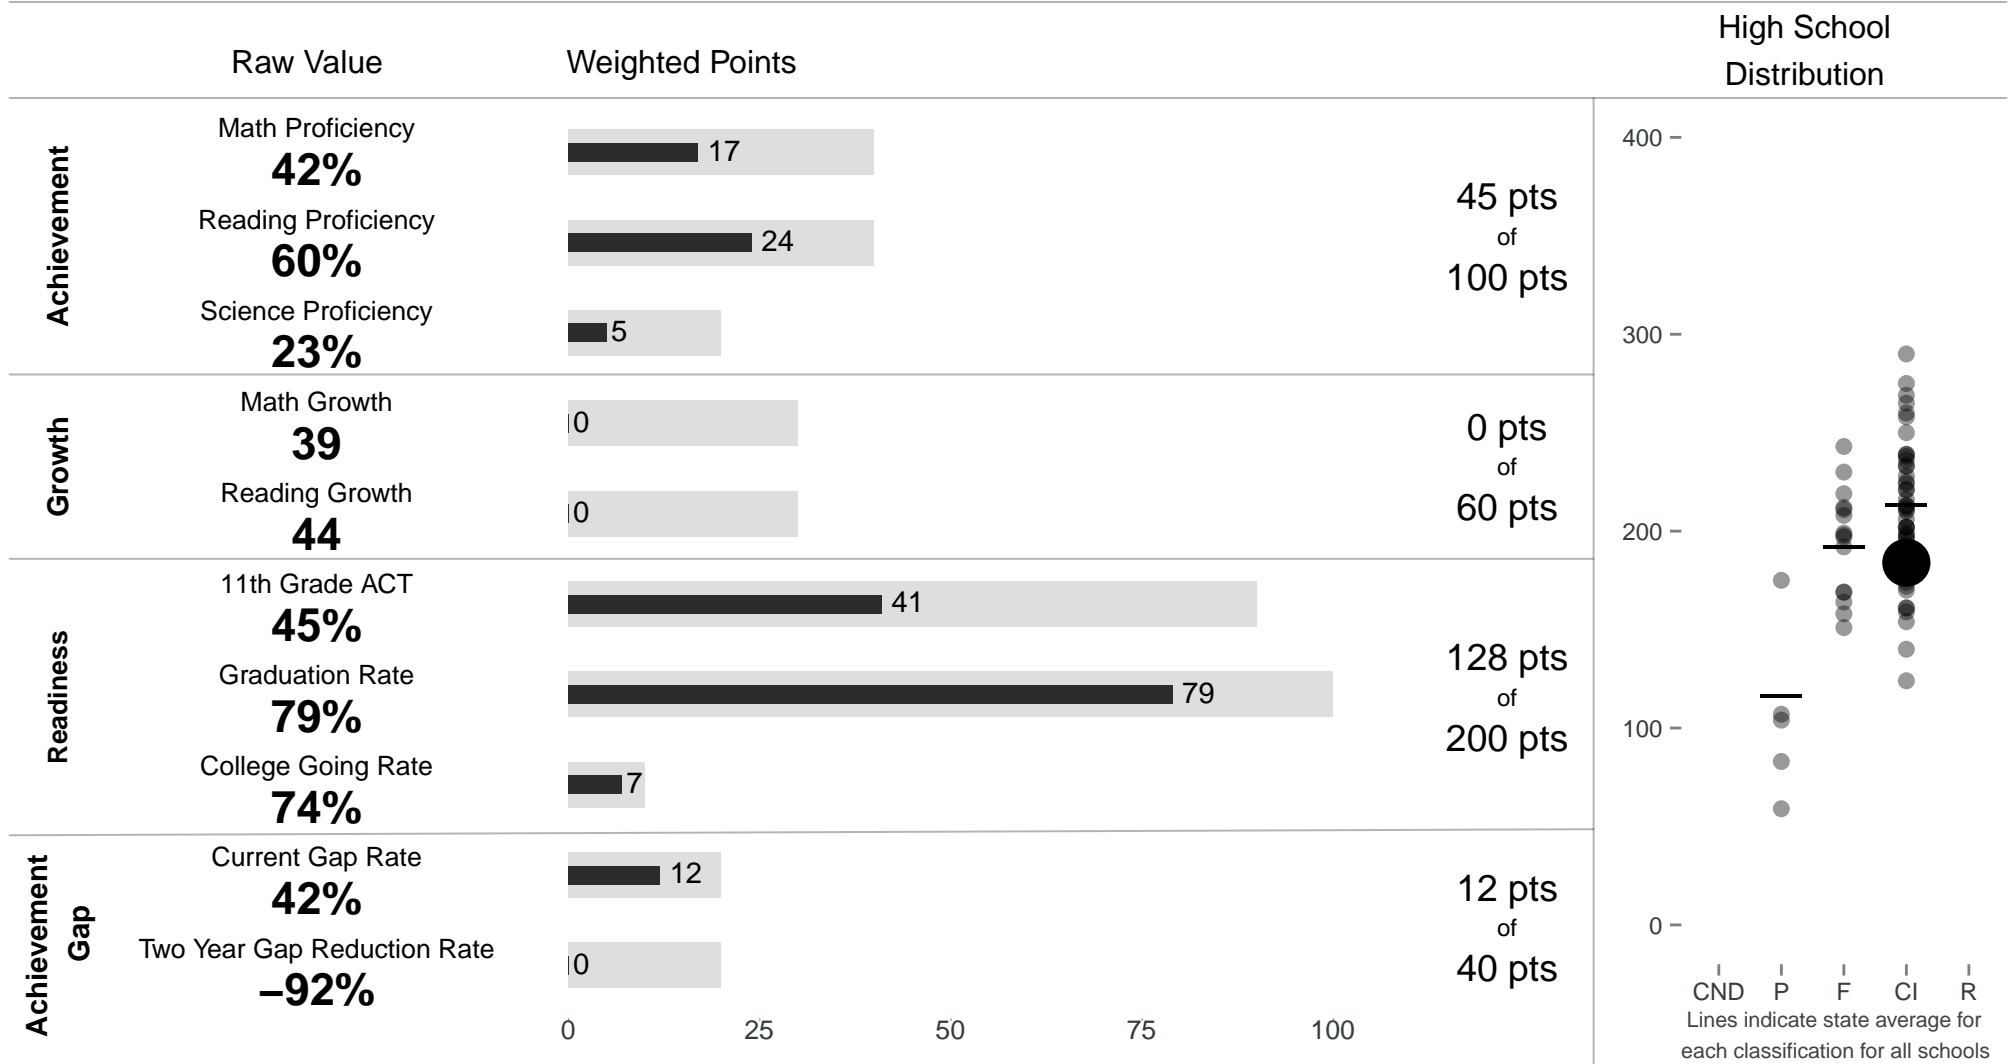

# William McKinley High

**184 points** of 400 points

School Year 2013–2014: Continuous Improvement

Trigger: None

School Year 2012–2013: Continuous Improvement

[www.hawaiipublicschools.org](http://www.hawaiipublicschools.org)

NOTE: Final display numbers are rounded, which may cause subtotals to appear to sum incorrectly. The total points value on the upper right is accurate.

Run Date: Thursday, September 11, 2014 – Final Run