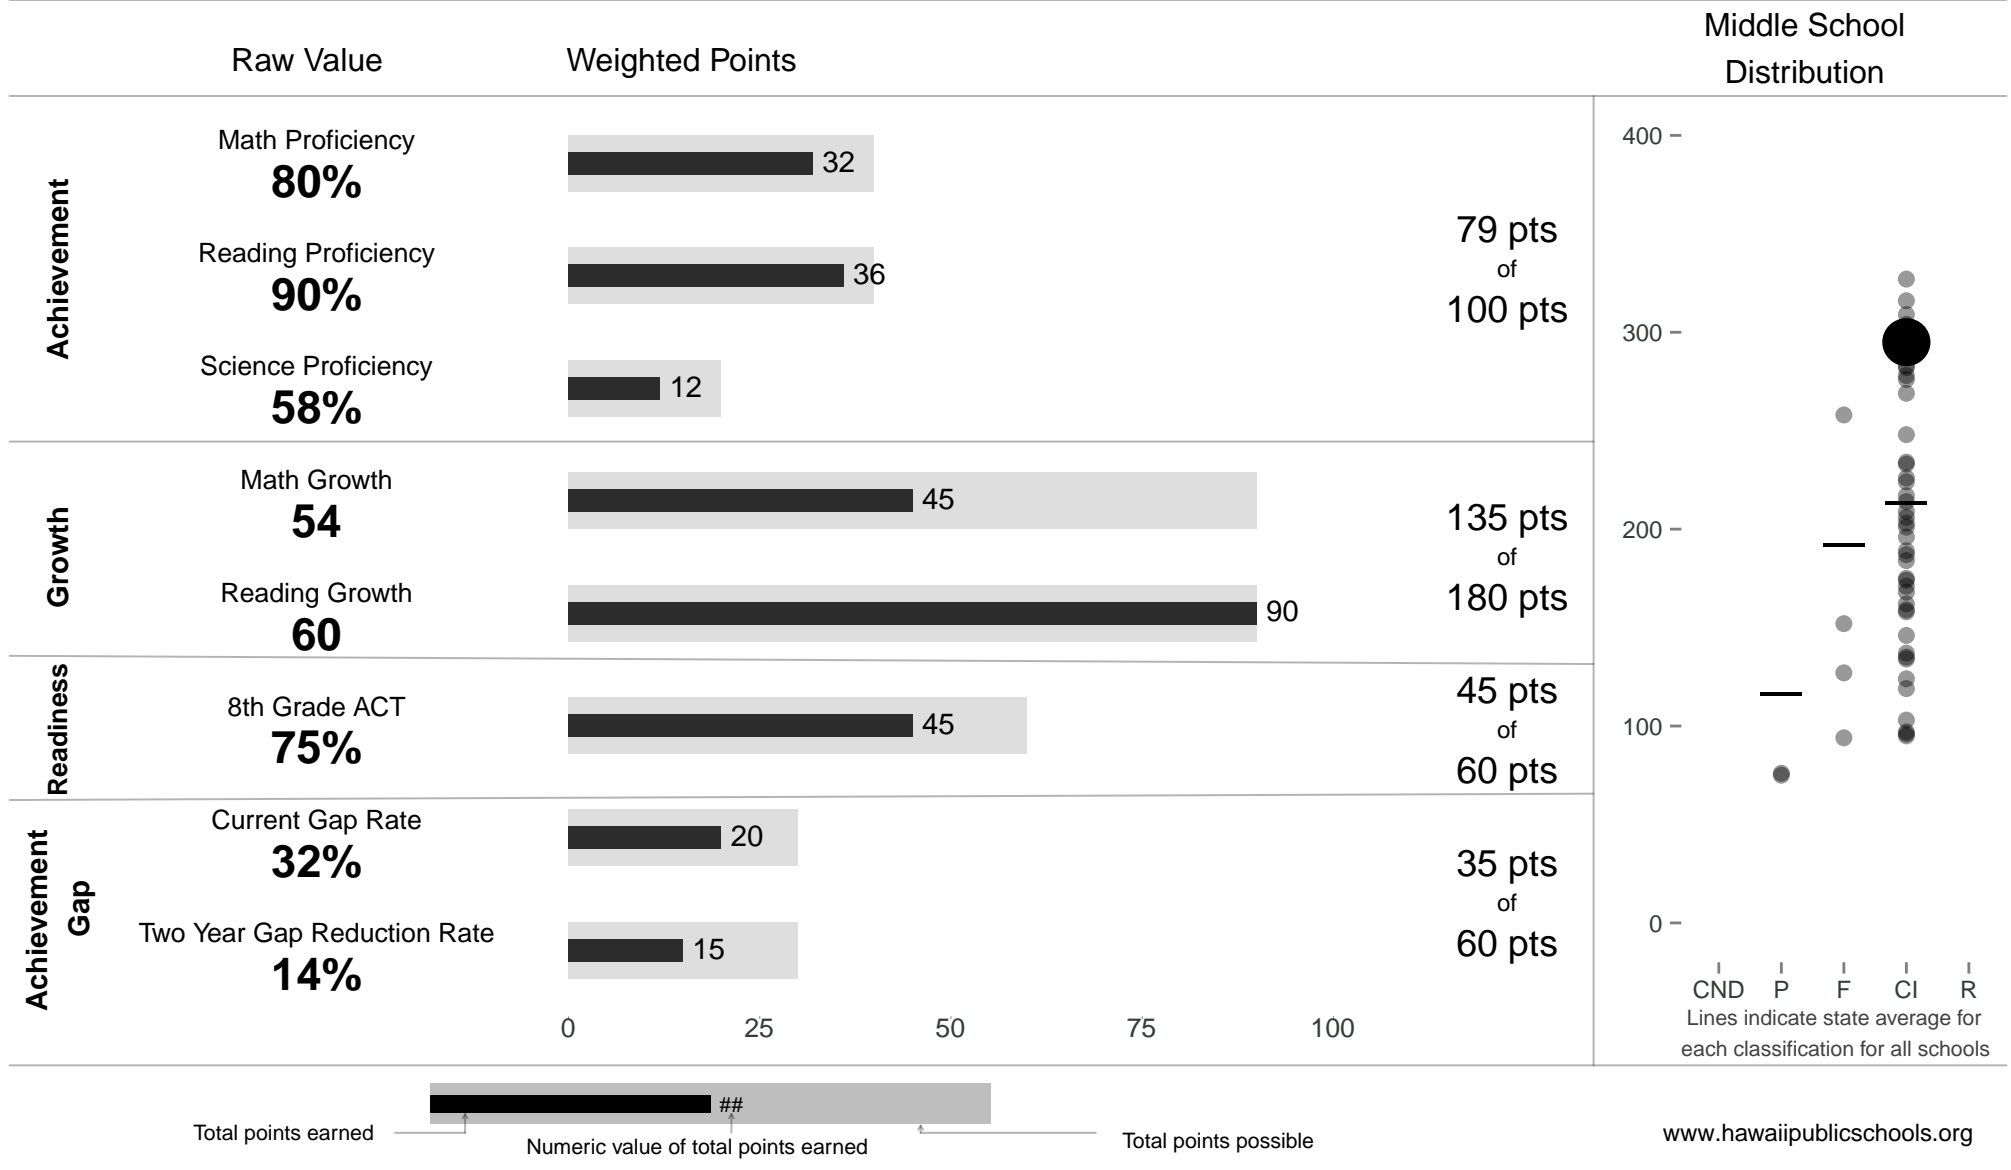

# Niu Valley Middle

**295 points** of 400 points

School Year 2013–2014: Continuous Improvement

Trigger: None

School Year 2012–2013: Continuous Improvement

NOTE: Final display numbers are rounded, which may cause subtotals to appear to sum incorrectly. The total points value on the upper right is accurate.