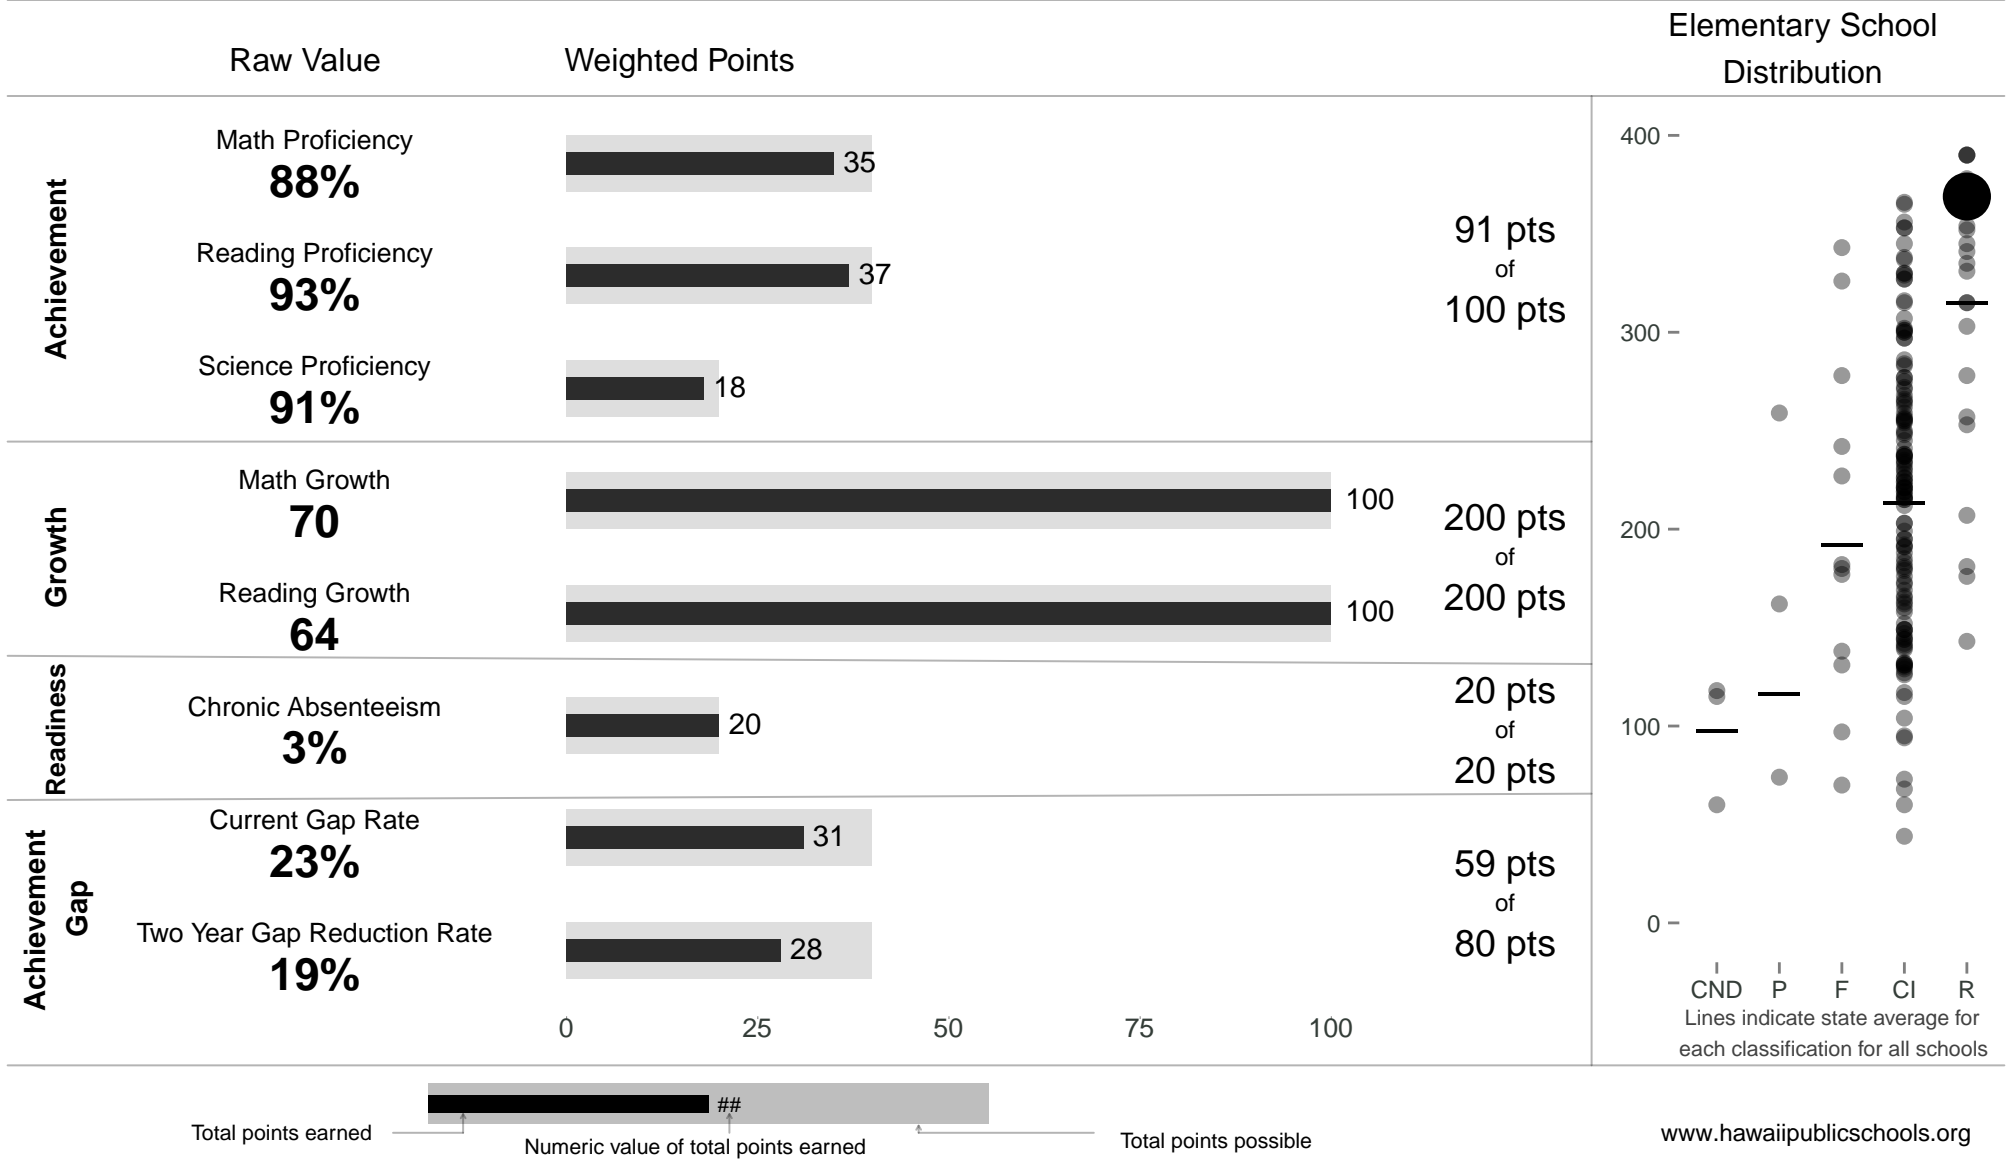

Noelani Elementary

369 points of 400 points

School Year 2013–2014: Recognition

Trigger: High–Performing

School Year 2012–2013: Continuous Improvement

NOTE: Final display numbers are rounded, which may cause subtotals to appear to sum incorrectly. The total points value on the upper right is accurate.