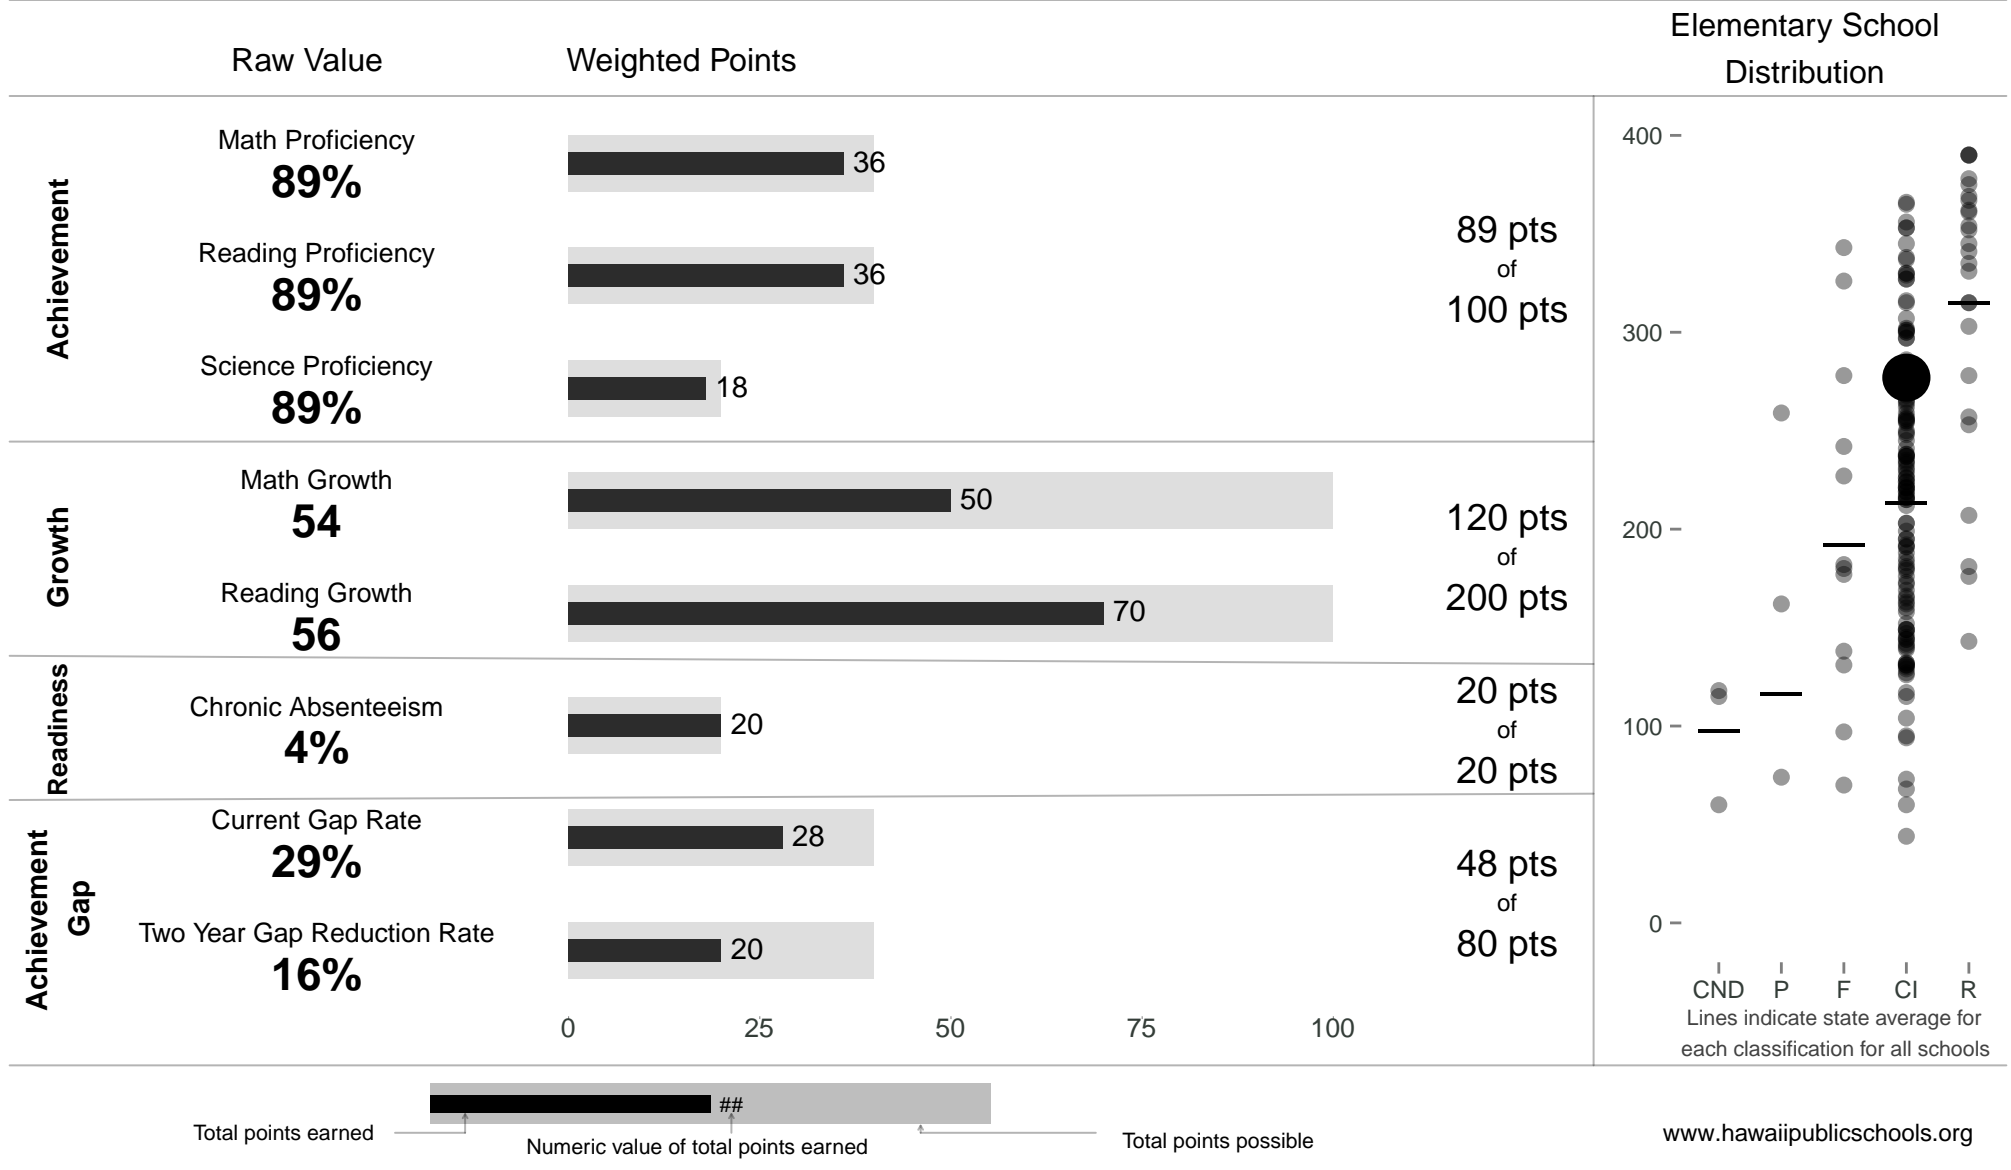

Nuuanu Elementary

277 points of 400 points

School Year 2013–2014: Continuous Improvement

Trigger: None

School Year 2012–2013: Continuous Improvement

NOTE: Final display numbers are rounded, which may cause subtotals to appear to sum incorrectly. The total points value on the upper right is accurate.

Run Date: Thursday, September 11, 2014 – Final Run