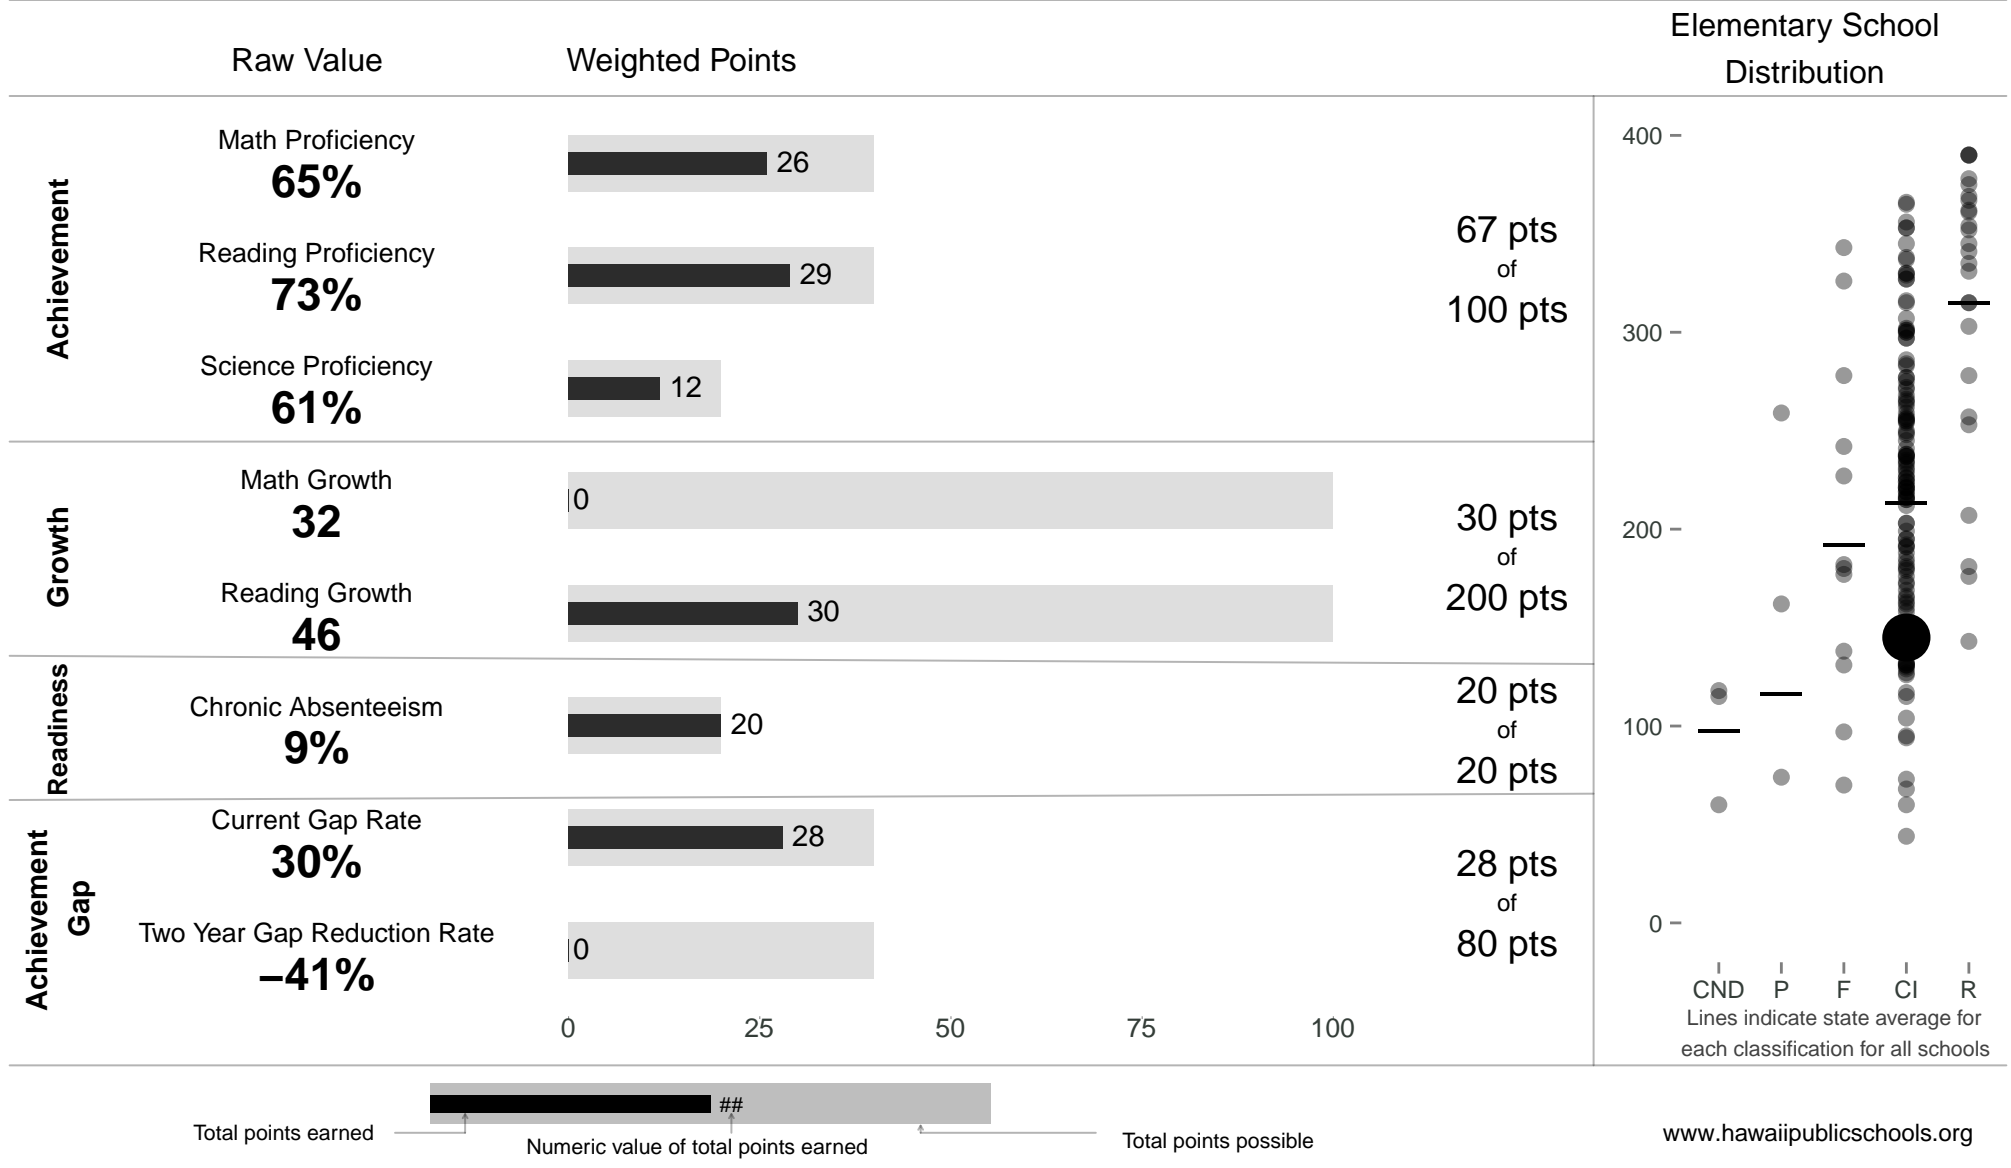

Pauoa Elementary

145 points of 400 points

School Year 2013–2014: Continuous Improvement

Trigger: None

School Year 2012–2013: Continuous Improvement

NOTE: Final display numbers are rounded, which may cause subtotals to appear to sum incorrectly. The total points value on the upper right is accurate.

Run Date: Thursday, September 11, 2014 – Final Run