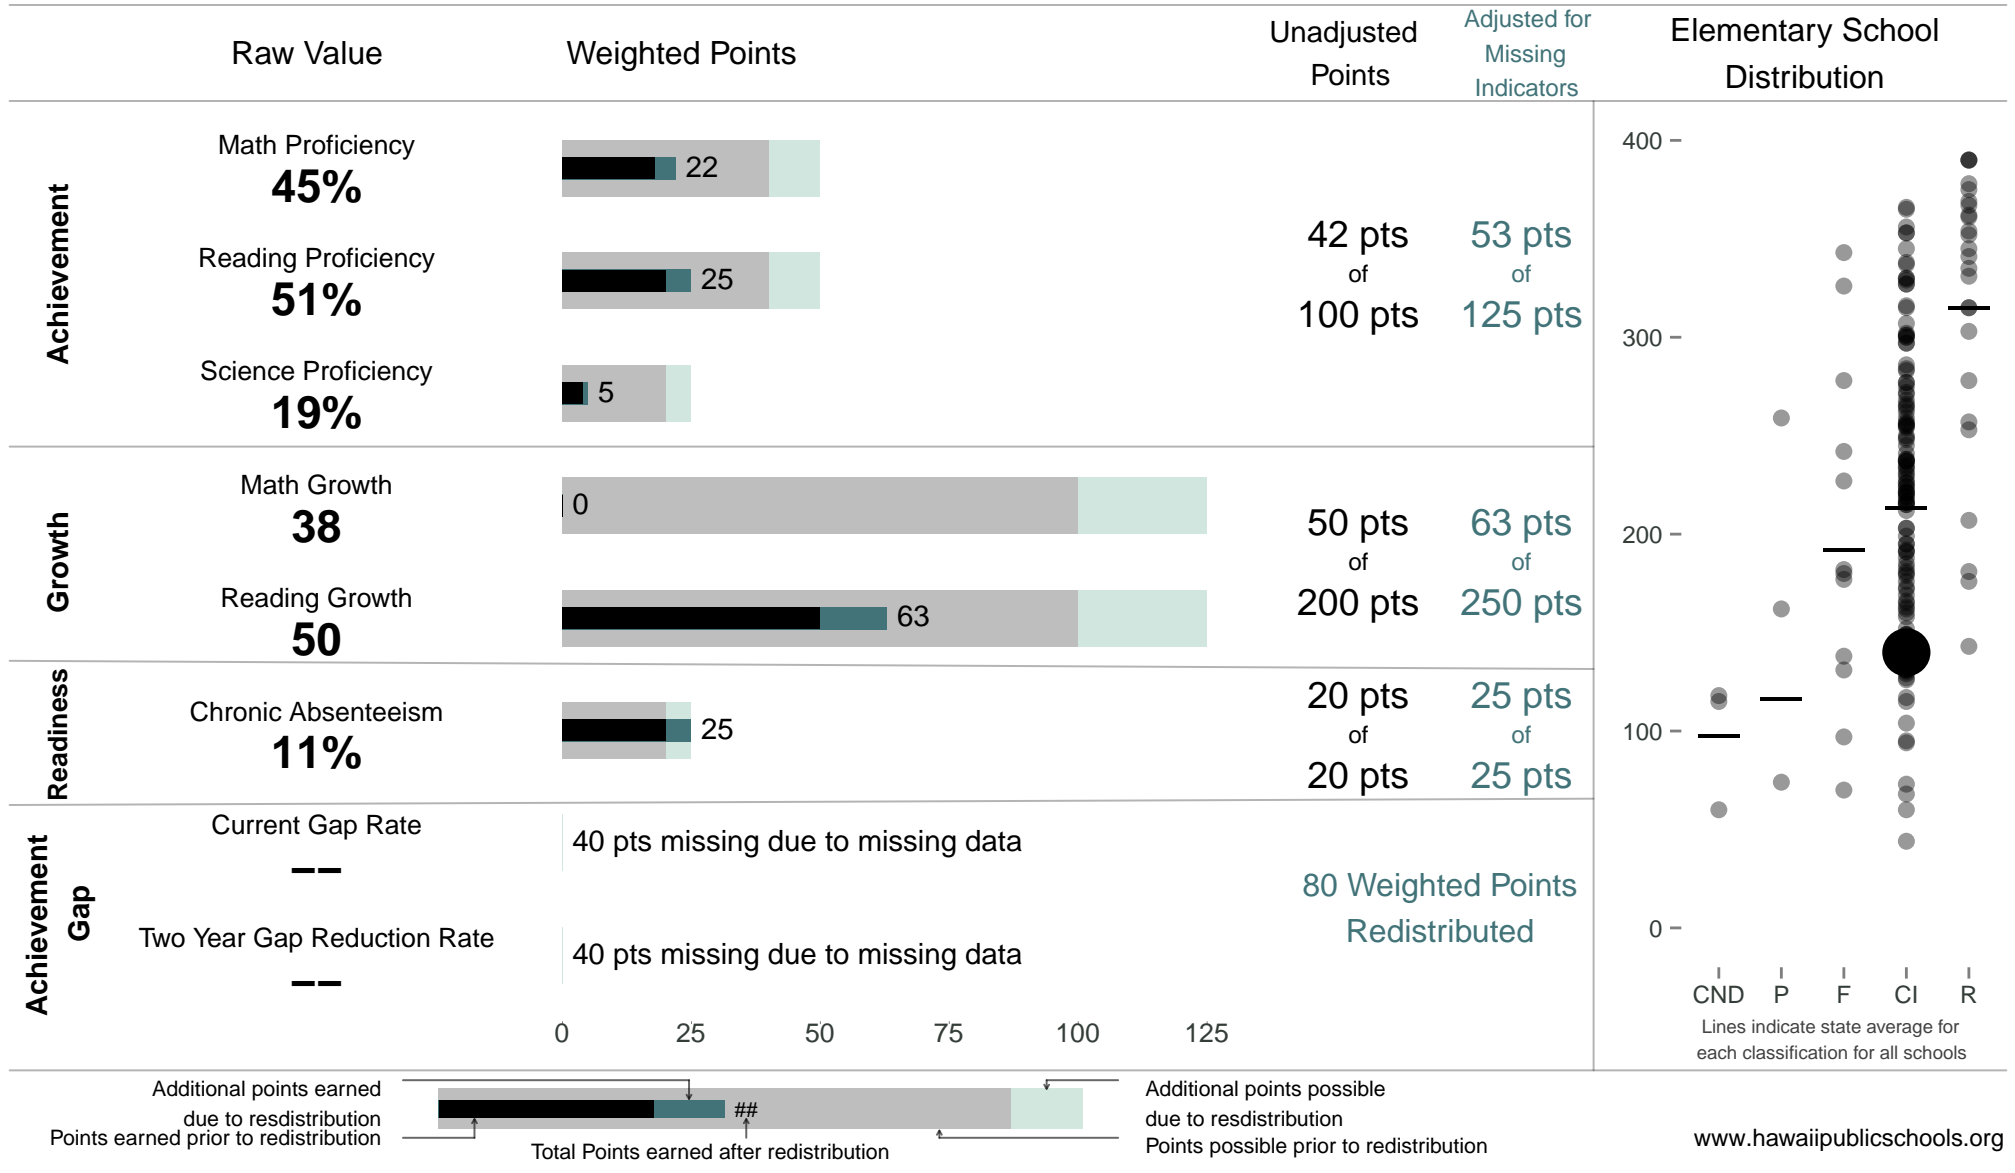

Puu hale Elementary

140 points of 400 points

School Year 2013–2014: Continuous Improvement

Trigger: None

School Year 2012–2013: Continuous Improvement

NOTE: Final display numbers are rounded, which may cause subtotals to appear to sum incorrectly. The total points value on the upper right is accurate.