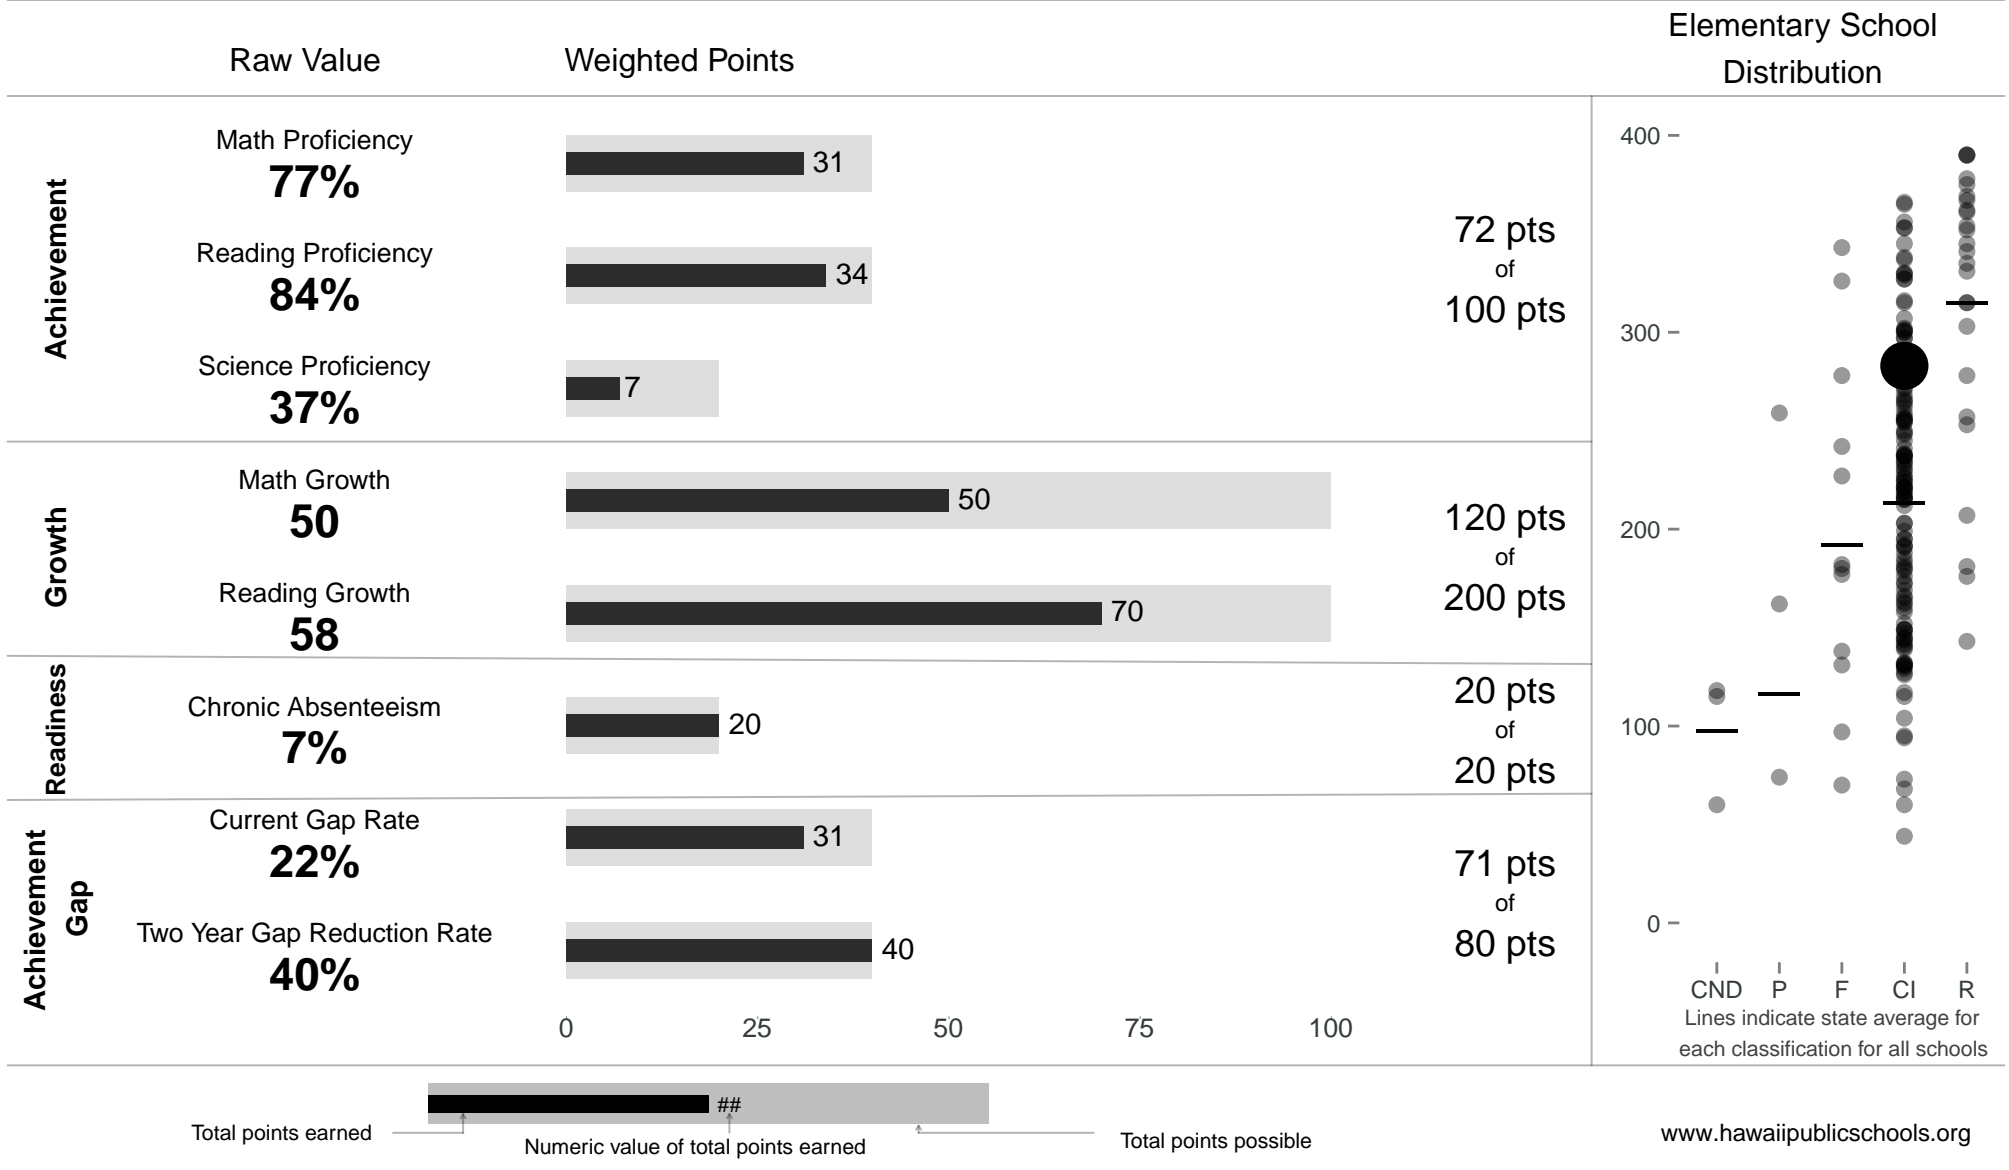

Wai`alae Elementary PCS

283 points of 400 points

School Year 2013–2014: Continuous Improvement

Trigger: None

School Year 2012–2013: Continuous Improvement

www.hawaiipublicschools.org

NOTE: Final display numbers are rounded, which may cause subtotals to appear to sum incorrectly. The total points value on the upper right is accurate.

Run Date: Thursday, September 11, 2014 – Final Run