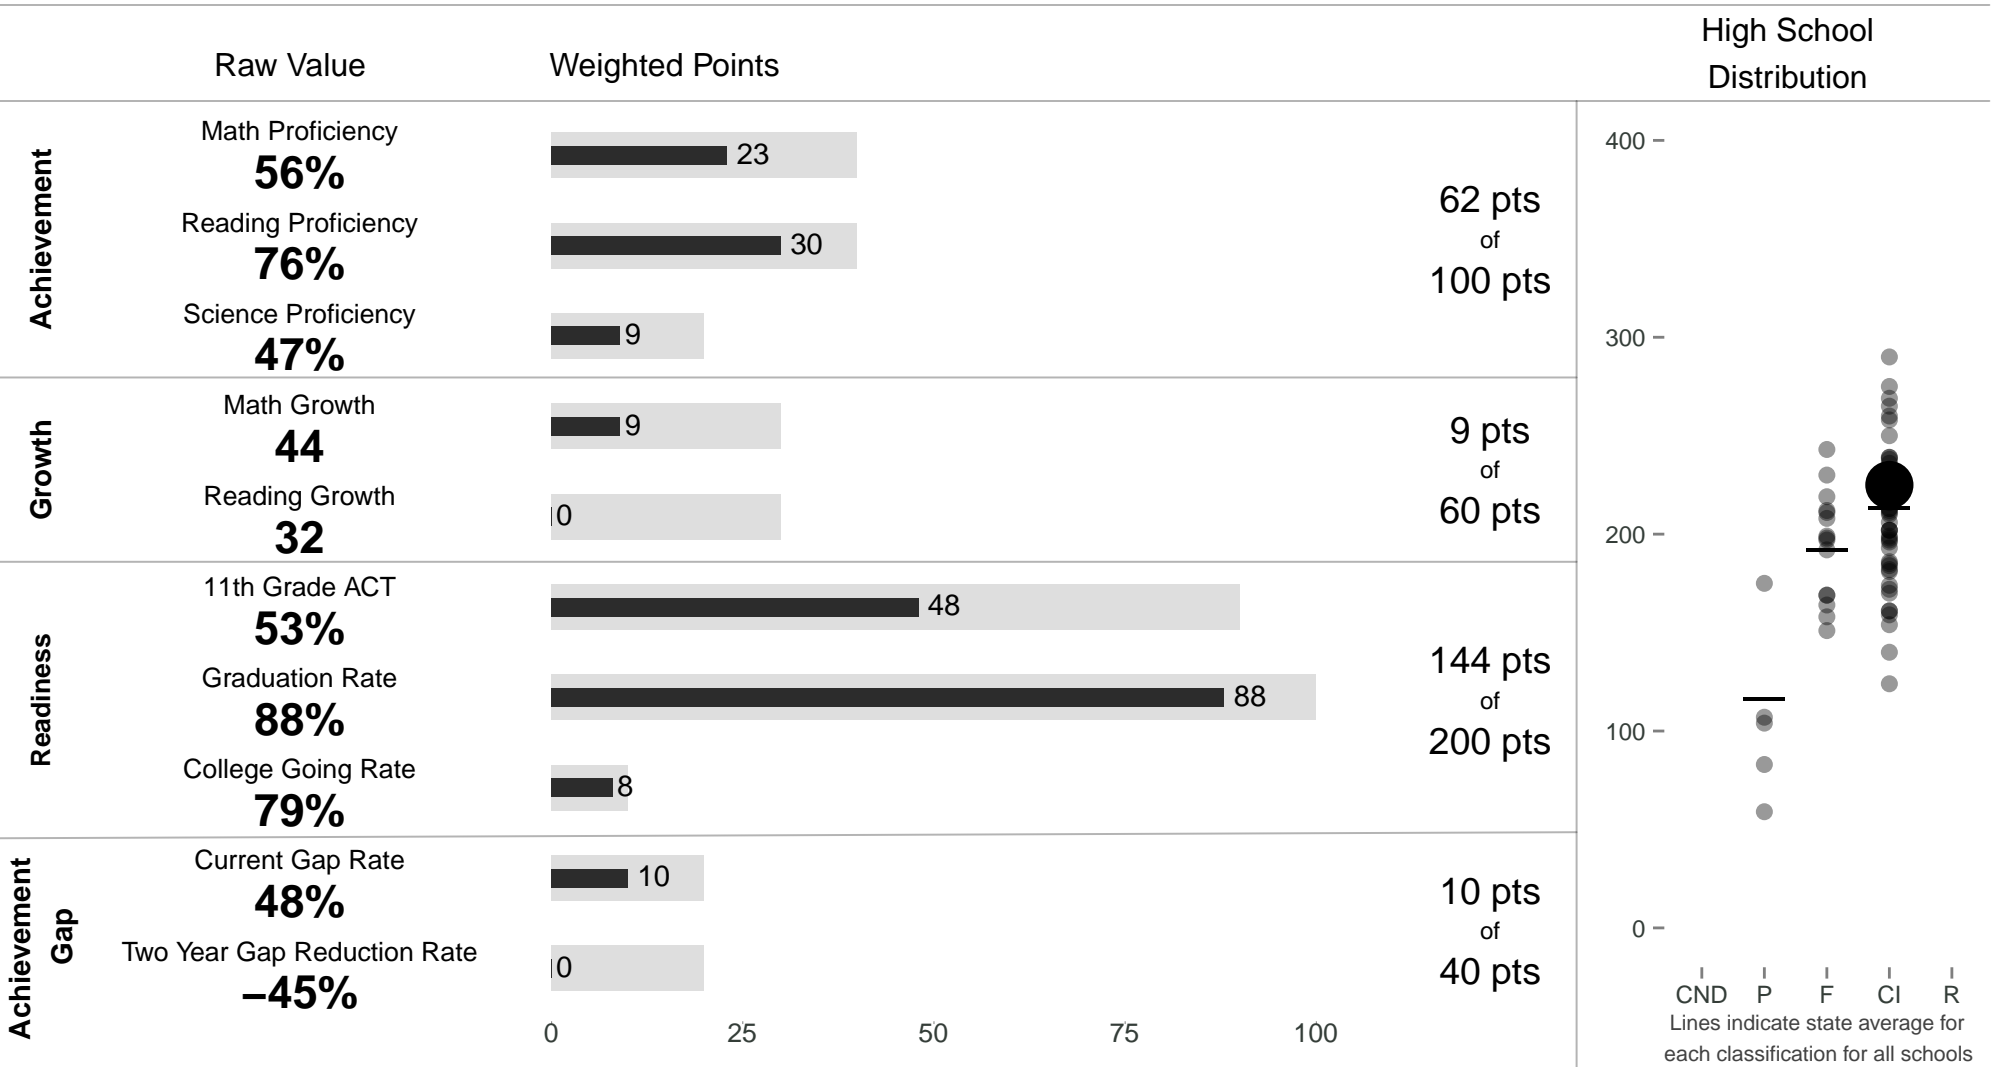

# Henry J. Kaiser High

**225 points** of 400 points

School Year 2013–2014: Continuous Improvement

Trigger: None

www.hawaiipublicschools.org

NOTE: Final display numbers are rounded, which may cause subtotals to appear to sum incorrectly. The total points value on the upper right is accurate.

Run Date: Thursday, September 11, 2014 – Final Run